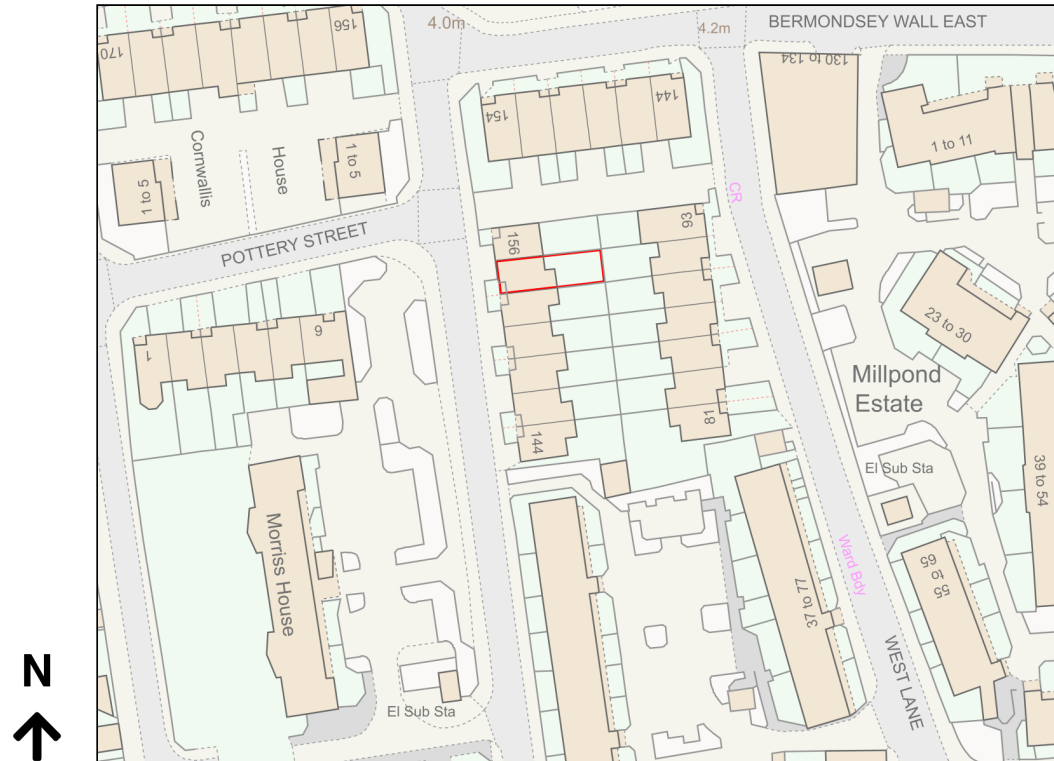

# Location Plan

Site Address: 154, Cherry Garden Street, London, SE16 4PB

Date Produced: 06-Dec-2023

Scale: 1:1250 @A4

Planning Portal Reference: PP-12441844v1