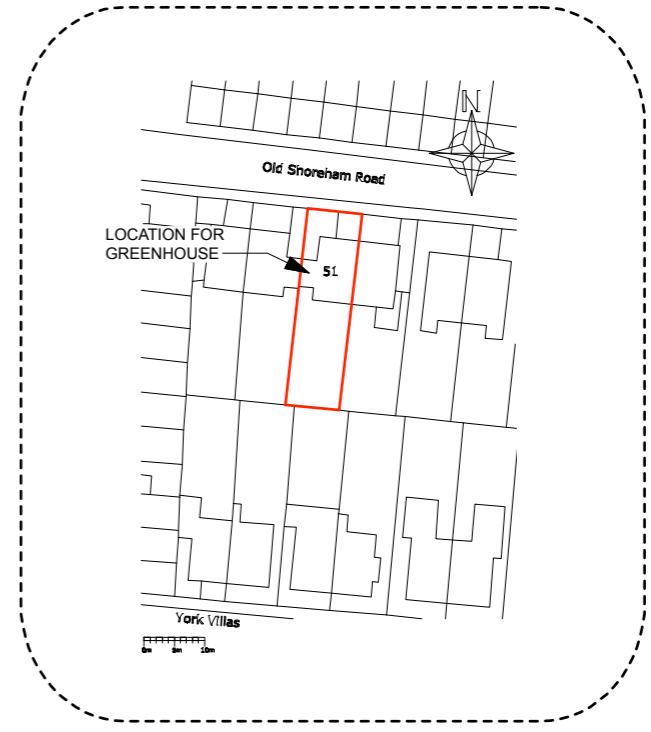

2

BLOCK PLAN
Scale: 1:500

1

LOCATION PLAN
Scale: 1:1250

 - Land that applies to the application

HAPA ARCHITECTS

Job Name 51 OLD SHOREHAM RD			
Status INFORMATION	Drawing Title PROPOSED DRAWINGS		
Date DEC '21	Scale 1:500/1250 @ A1	Job Ref 0254	
© All rights reserved - Do not scale off drawing All dimensions to be checked on site HAPA Architects Ltd. // www.hapa-architects.co.uk			Drawing Number AL-001