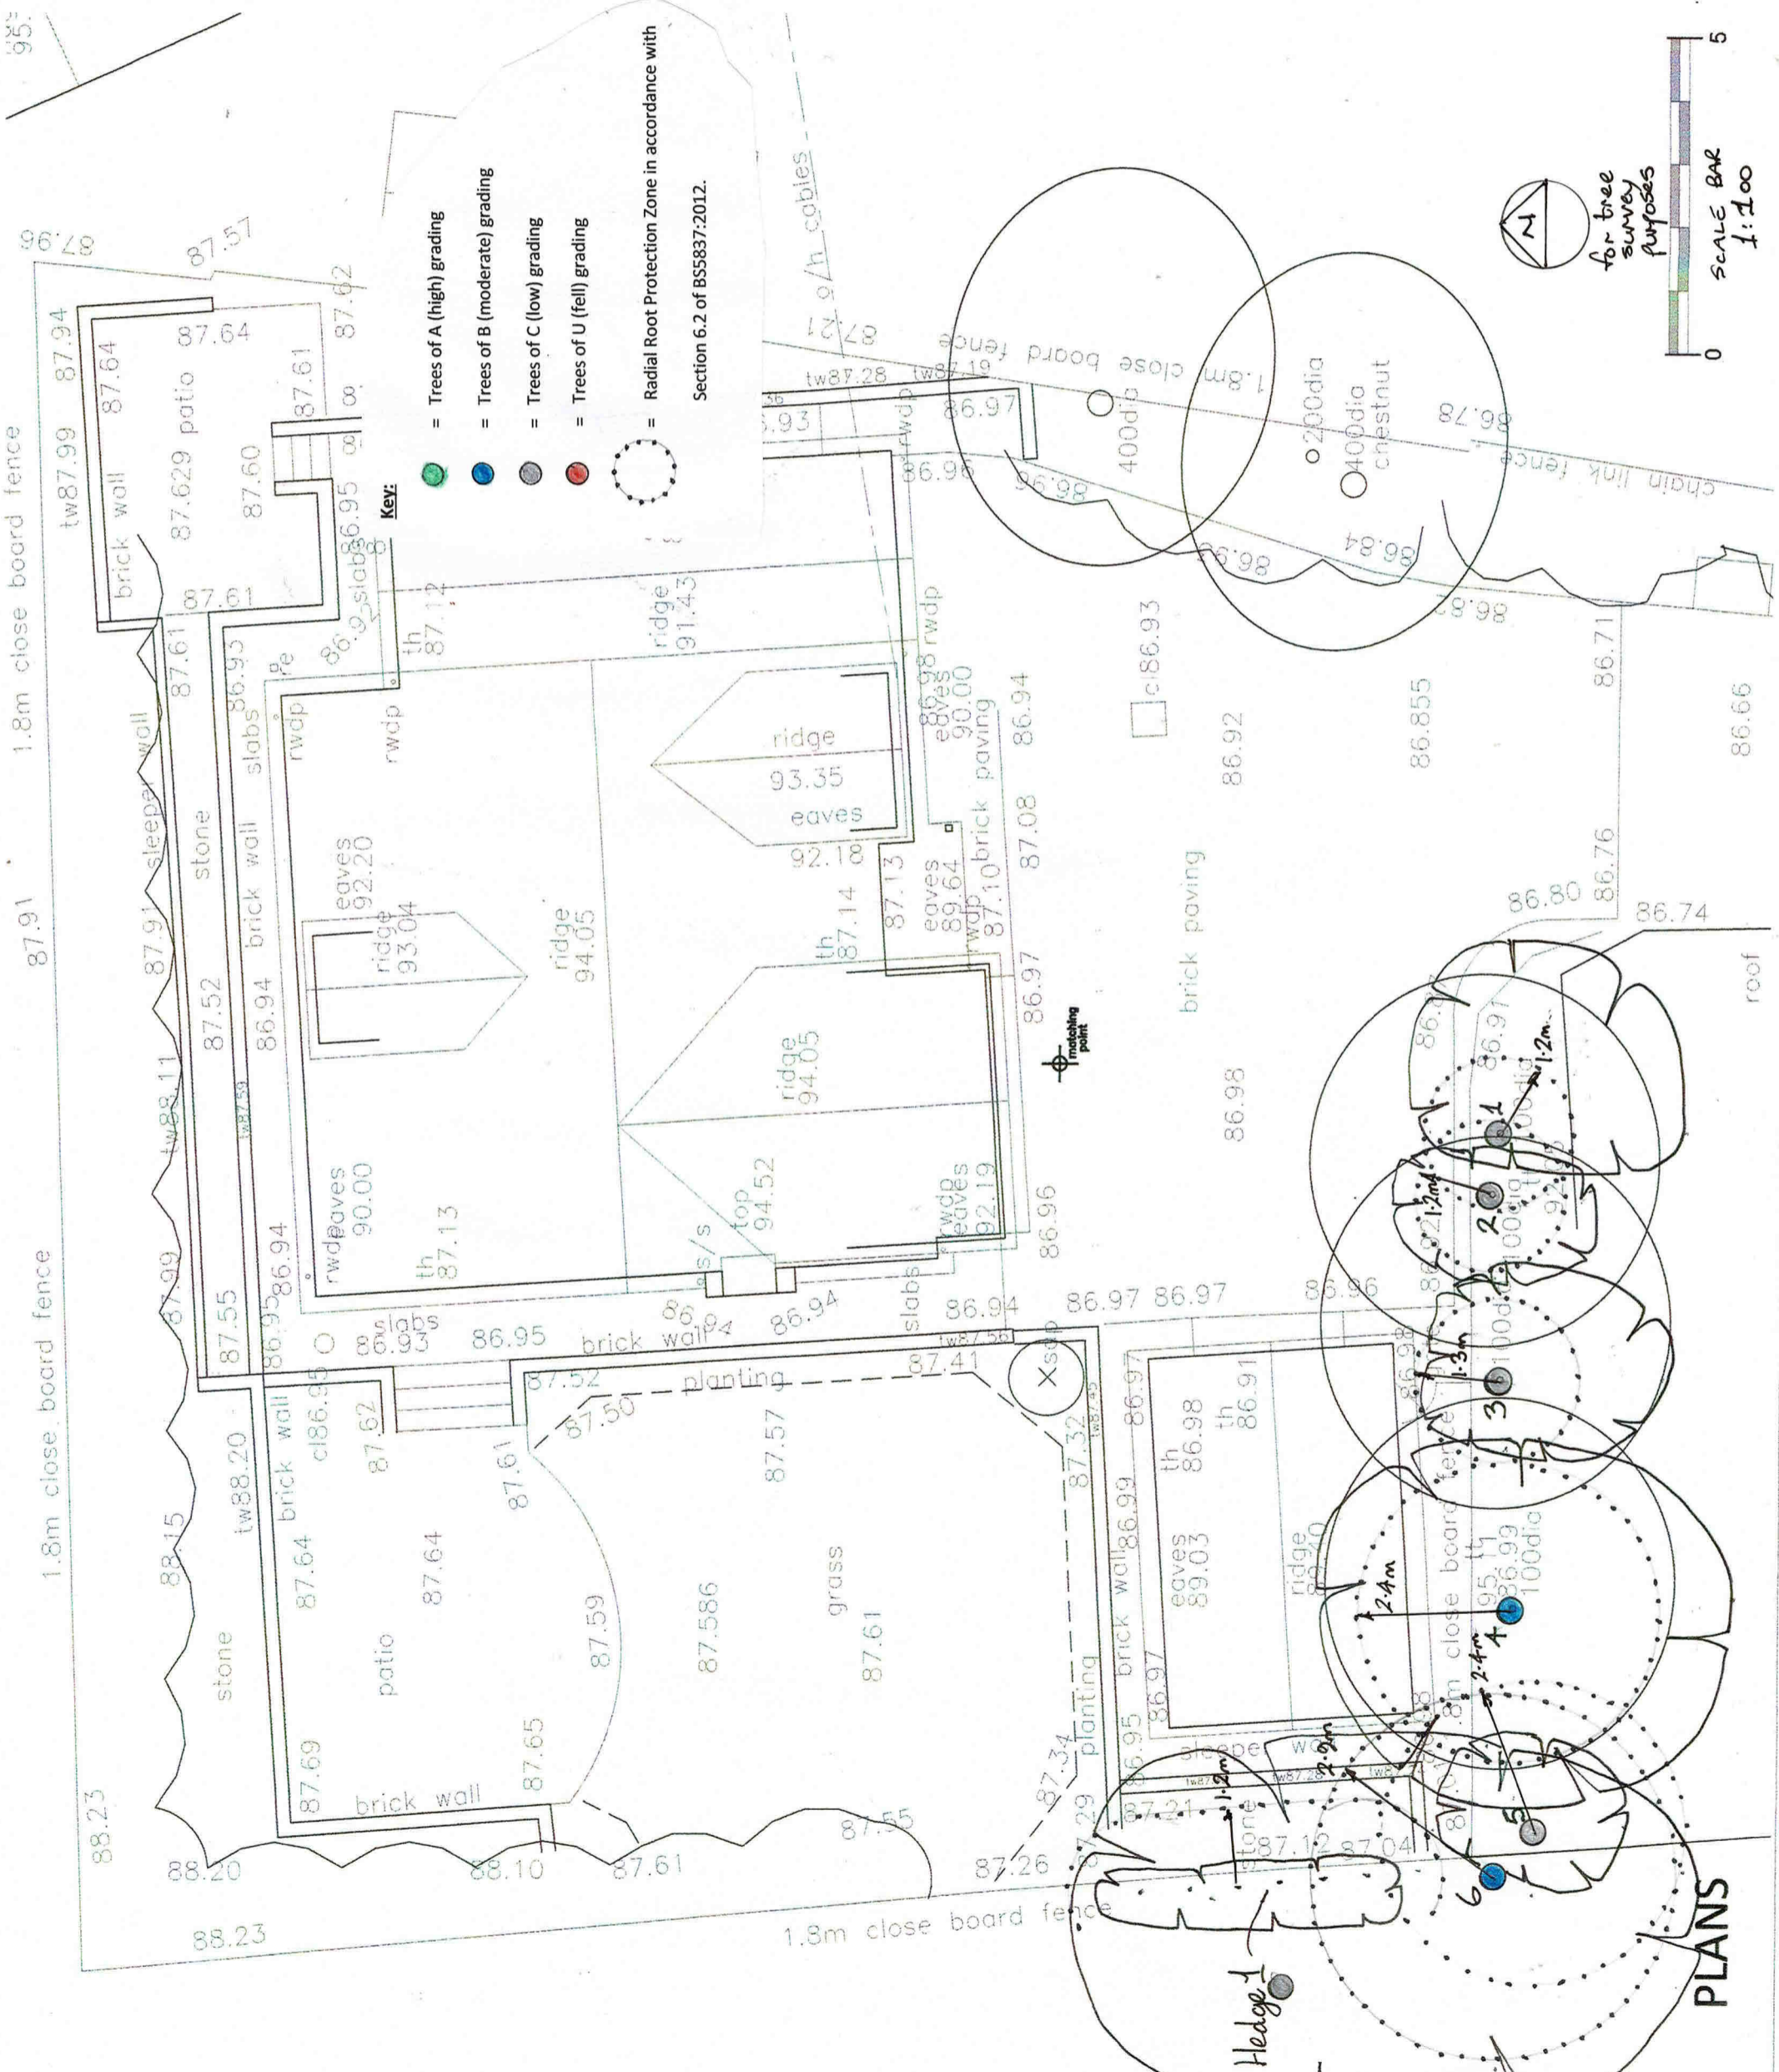

ent and is should be
it not be
ston.

project	58a South Road Horndean Hampshire
client	Mr & Mrs N Langford
title	Tree Location Plan
dwg	BJH 01/02
scale	1:100 @ A3
date	October 2023
job	1320
drawn by	bjh

AMENDMENTS DATE

CLIENT
TONI & NEIL LANGFORD

PROJECT
**PROPOSED GARAGE REPLACEMENT
AND FIRST FLOOR EXTENSION
58A SOUTH ROAD, HORNDEAN
PO8 0EP**

DRAWING TITLE
**SITE PLAN
AS EXISTING**

DATE
OCTOBER 2023

SCALE
1:100 @ A3

REVISION
LA2358 03

LUNDI ARCHITECTS

Lundi Architects Ltd
THE STUDIO
12A FIVE HEADS ROAD
HORNDEAN
HANTS, PO8 9NW
www.lundi-architects.co.uk
studio@lundi-architects.co.uk

PLANS