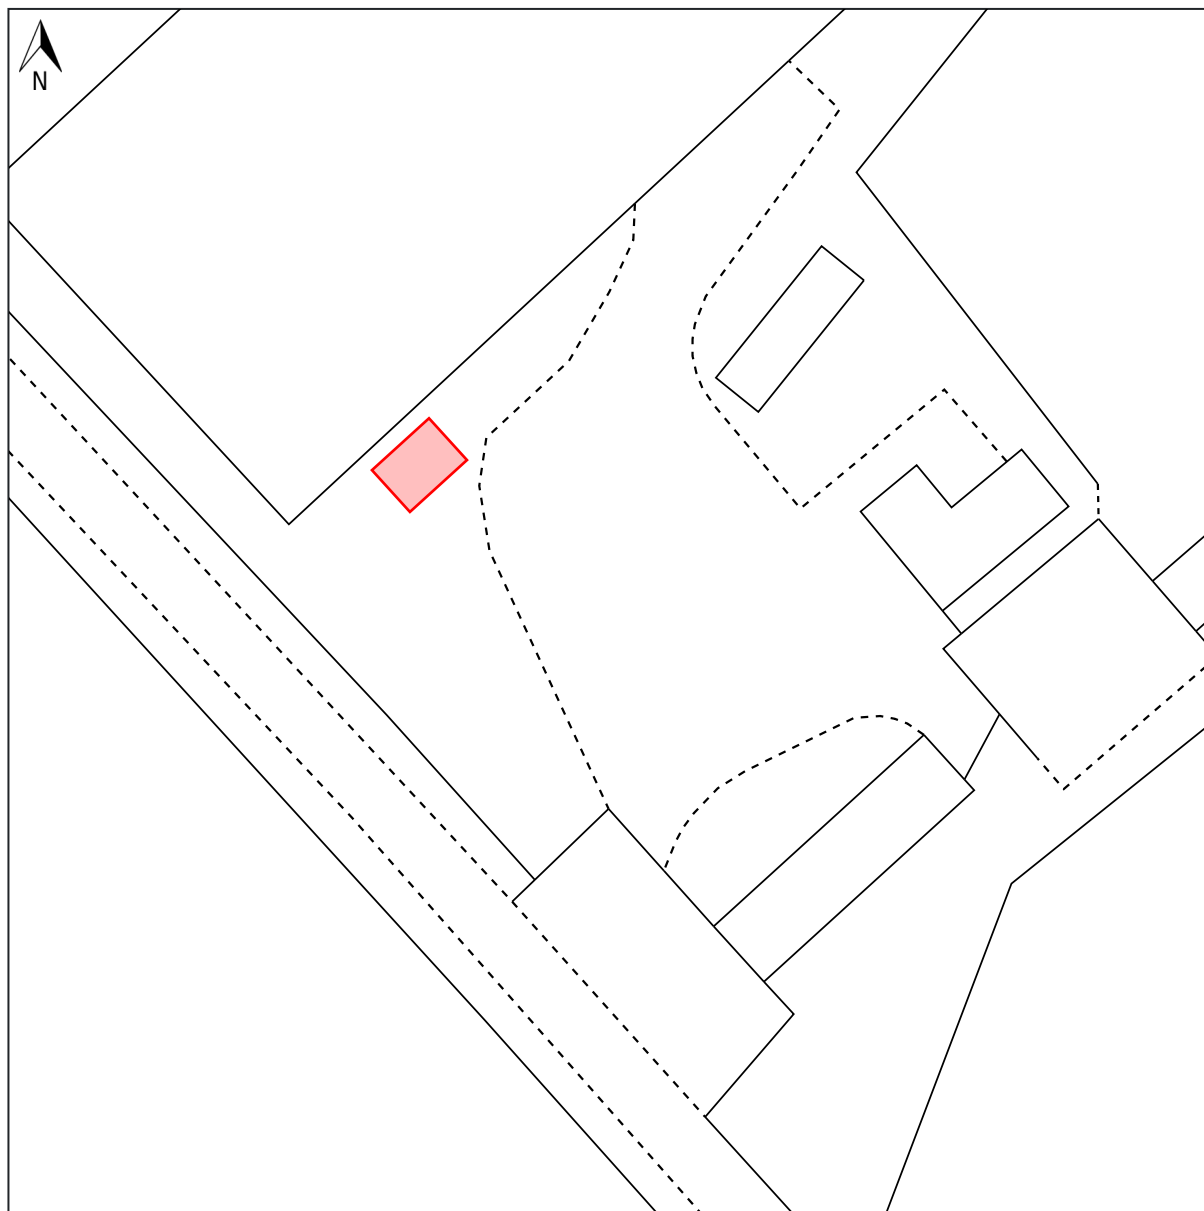

KILN EQUESTRIAN CENTRE FARNHAM ROAD, FARNHAM, HAMPSHIRE, GU10 4JZ

© Crown copyright and database rights, 2023. Ordnance Survey  
0100031673 Created using Plans by Emapsite

Scale: 1:500

Paper Size: A4

Notes:

BLOCK PLAN