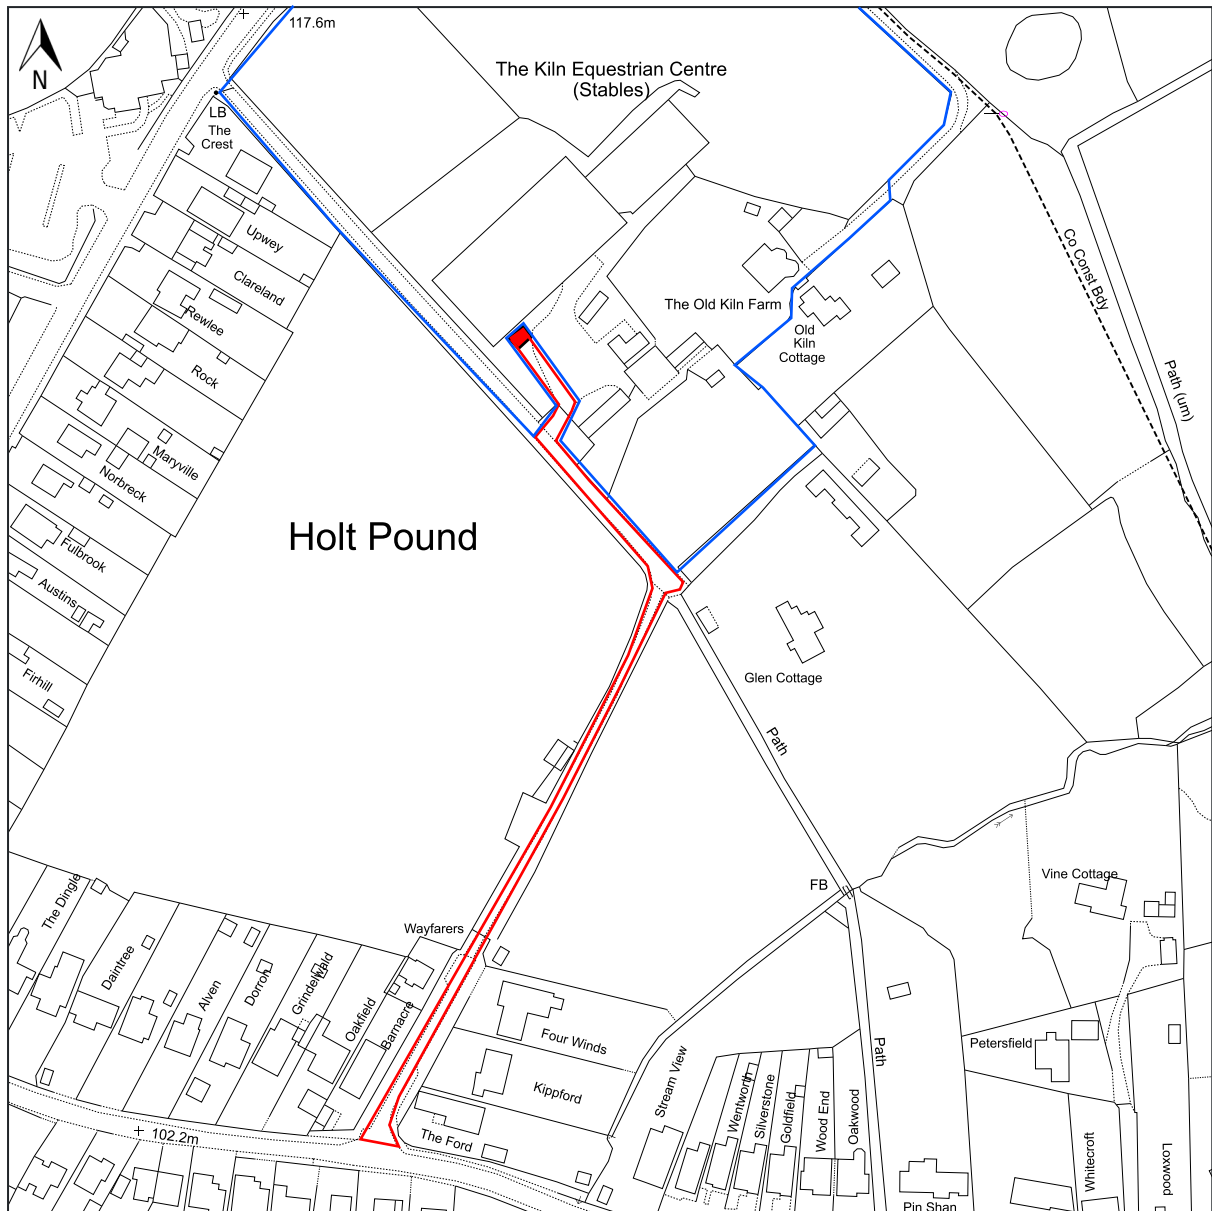

KILN EQUESTRIAN CENTRE FARNHAM ROAD, FARNHAM, HAMPSHIRE, GU10 4JZ

© Crown copyright and database rights, 2023. Ordnance Survey 0100031673 Created using Plans by Emapsite

Scale: 1:2500

Paper Size: A4

Notes:

LOCATION PLAN