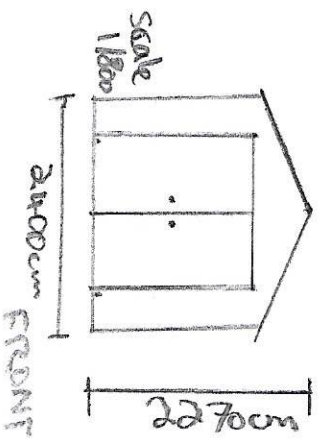

2400cm

Scale: 1/300

Grooming Area

3600cm

External Workshop Materials: Timber & Glass

Site Plan
Workshop
Scale: 1/200
Scale: 1/800
E. JAMES