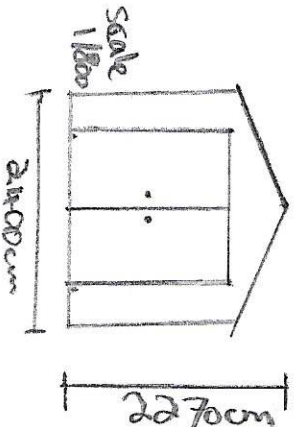

2400cm

Grooming Area

Scale: 1/300

3600cm

External Workshop Materials: timber & glass

Site Plan Workshop  
 Scale: 1/200  
 Scale: 1/800  
 E. JAMES