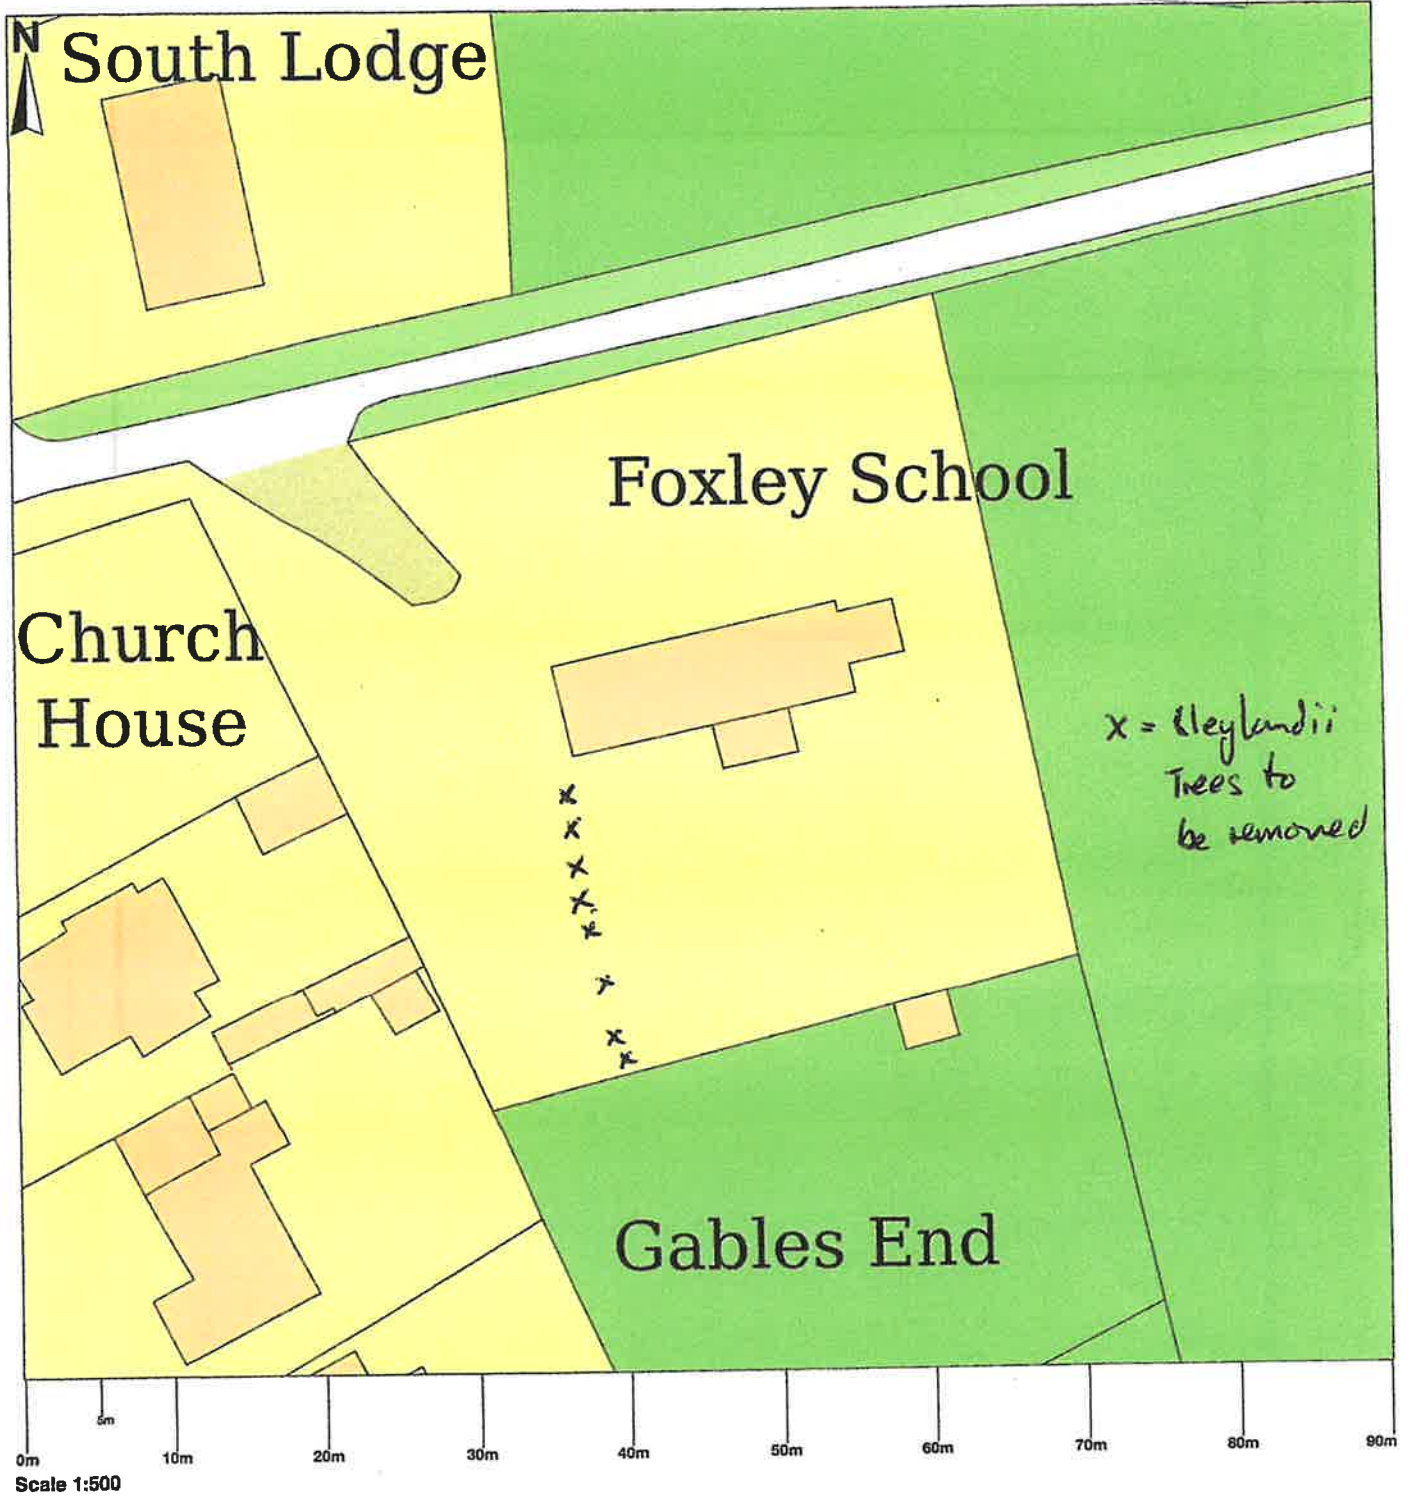

**UK
Planning
Maps**

**Wise Owls At Foxley, Manor Drive, Shurlock Row, Reading, RG10
0PX**

© Crown copyright and database rights 2023 OS 100054135. Map area bounded by: 483354,174149 483444,174239. Produced on 07 December 2023 from the OS National Geographic Database. Supplied by UKPlanningMaps.com. Unique plan reference: b90e/uk/1035015/1395138