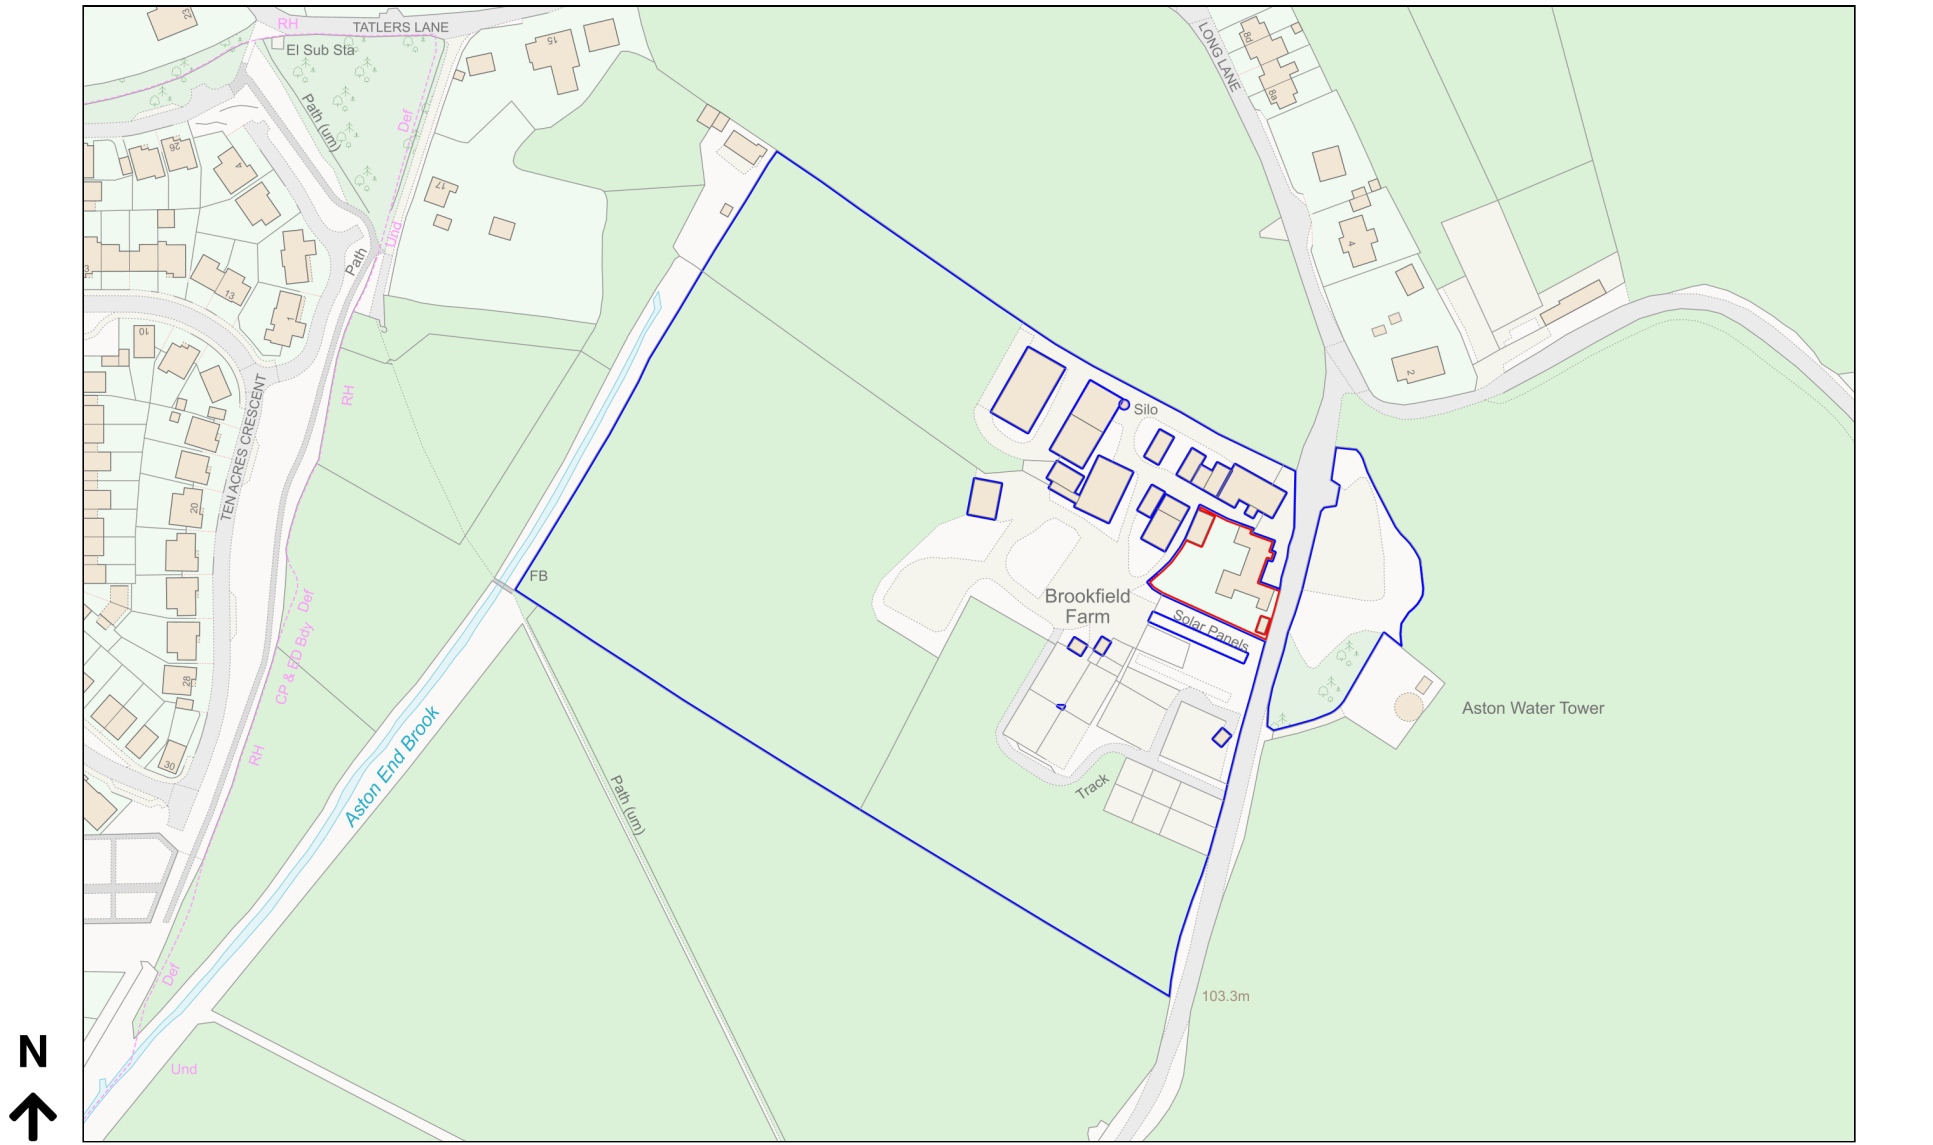

# Location Plan

Site Address: Brookfield Farm, Aston End Road, Aston, SG2 7EU

Date Produced: 20-Nov-2023

Scale: 1:2500 @A4

Planning Portal Reference: PP-12614649v1