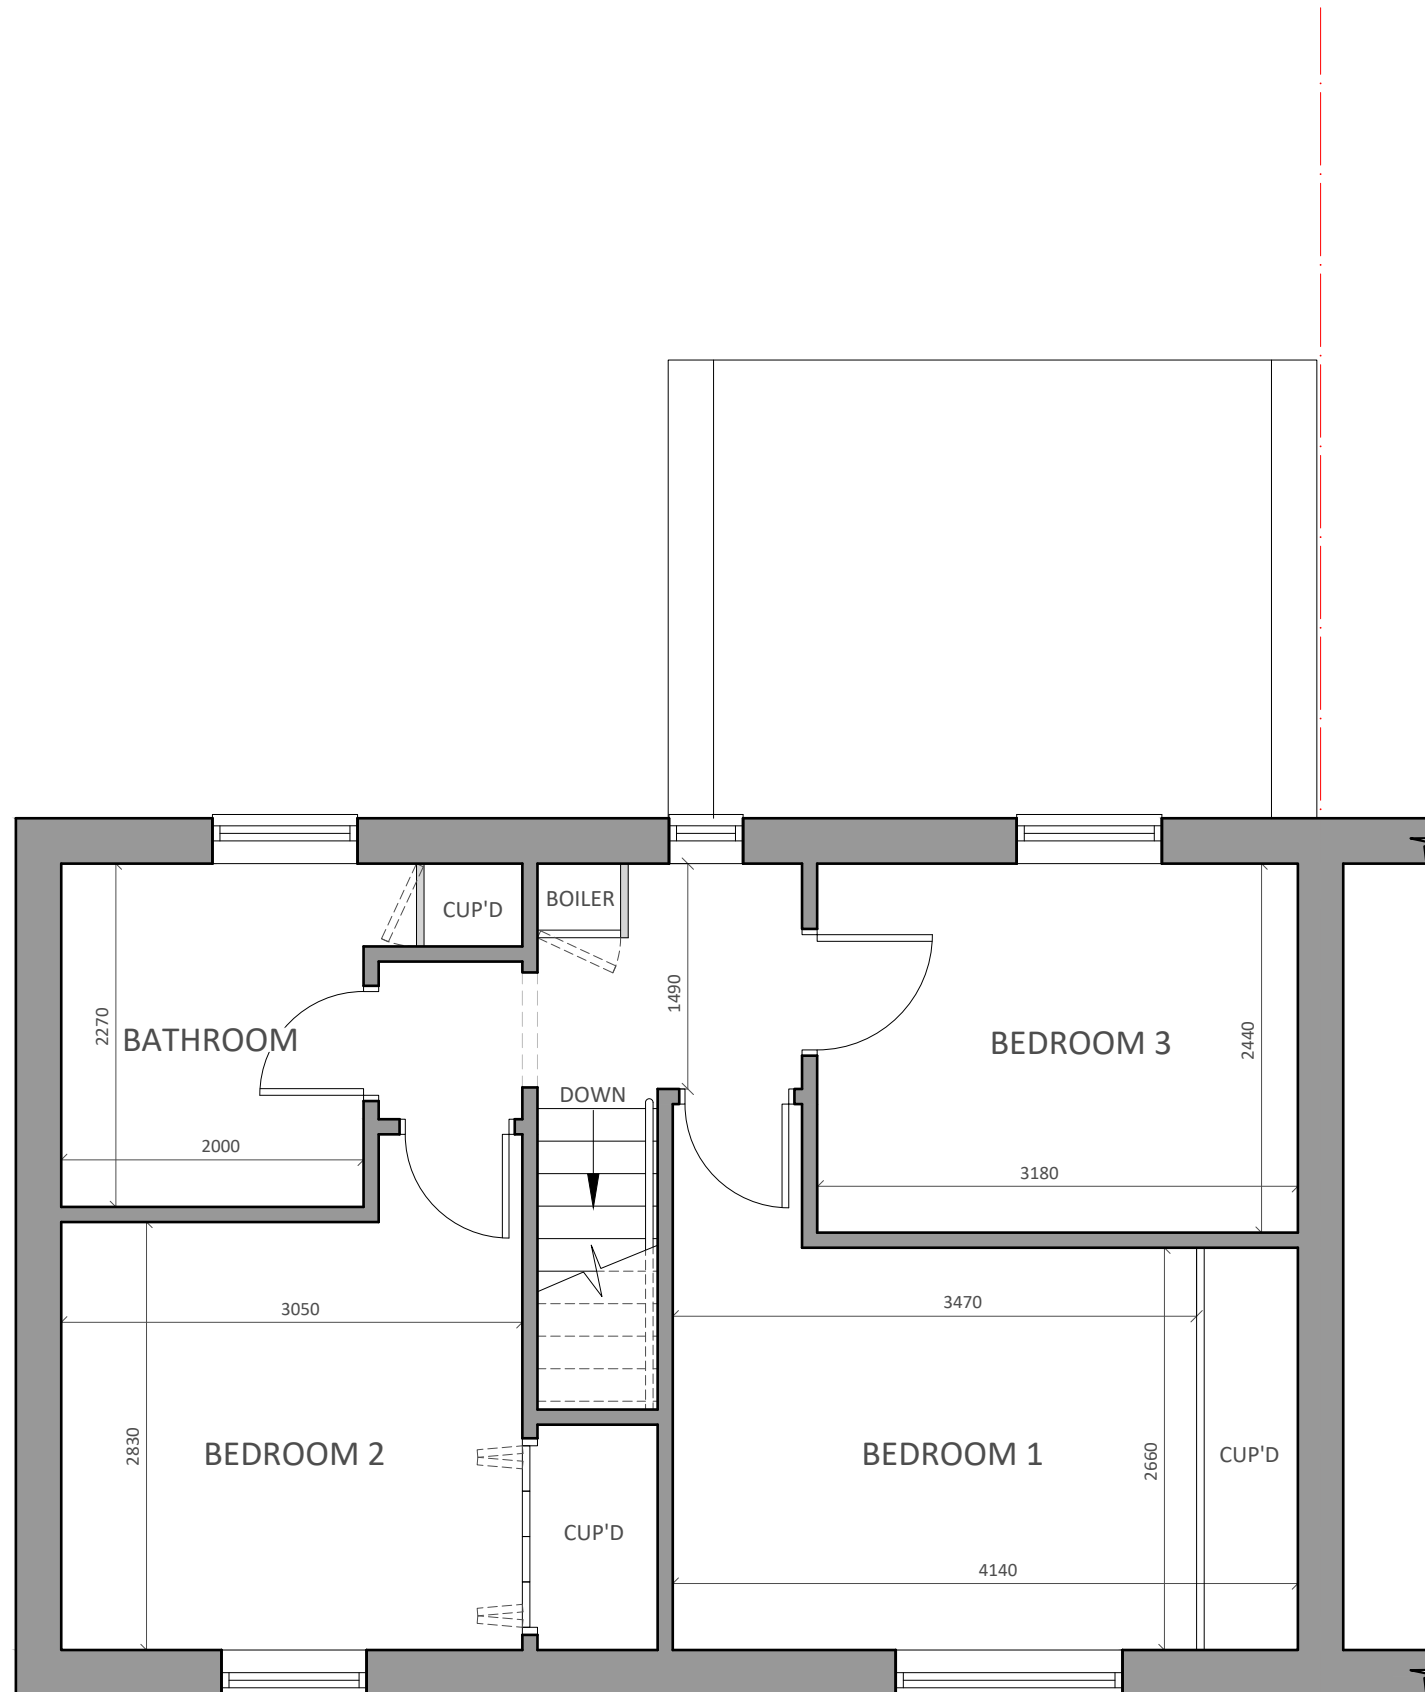

EXISTING FIRST FLOOR PLAN

FOR PLANNING

24 CANONS ROAD
WARE

Title
EXISTING FIRST FLOOR
PLAN

Scale	Drawn	Checked	Date
1:50 @ A3	KC	HE	NOV 23
Drawing Number	Revision		
1743_YPUK_P005	P1		

YOURPLANS
Planning design specialists