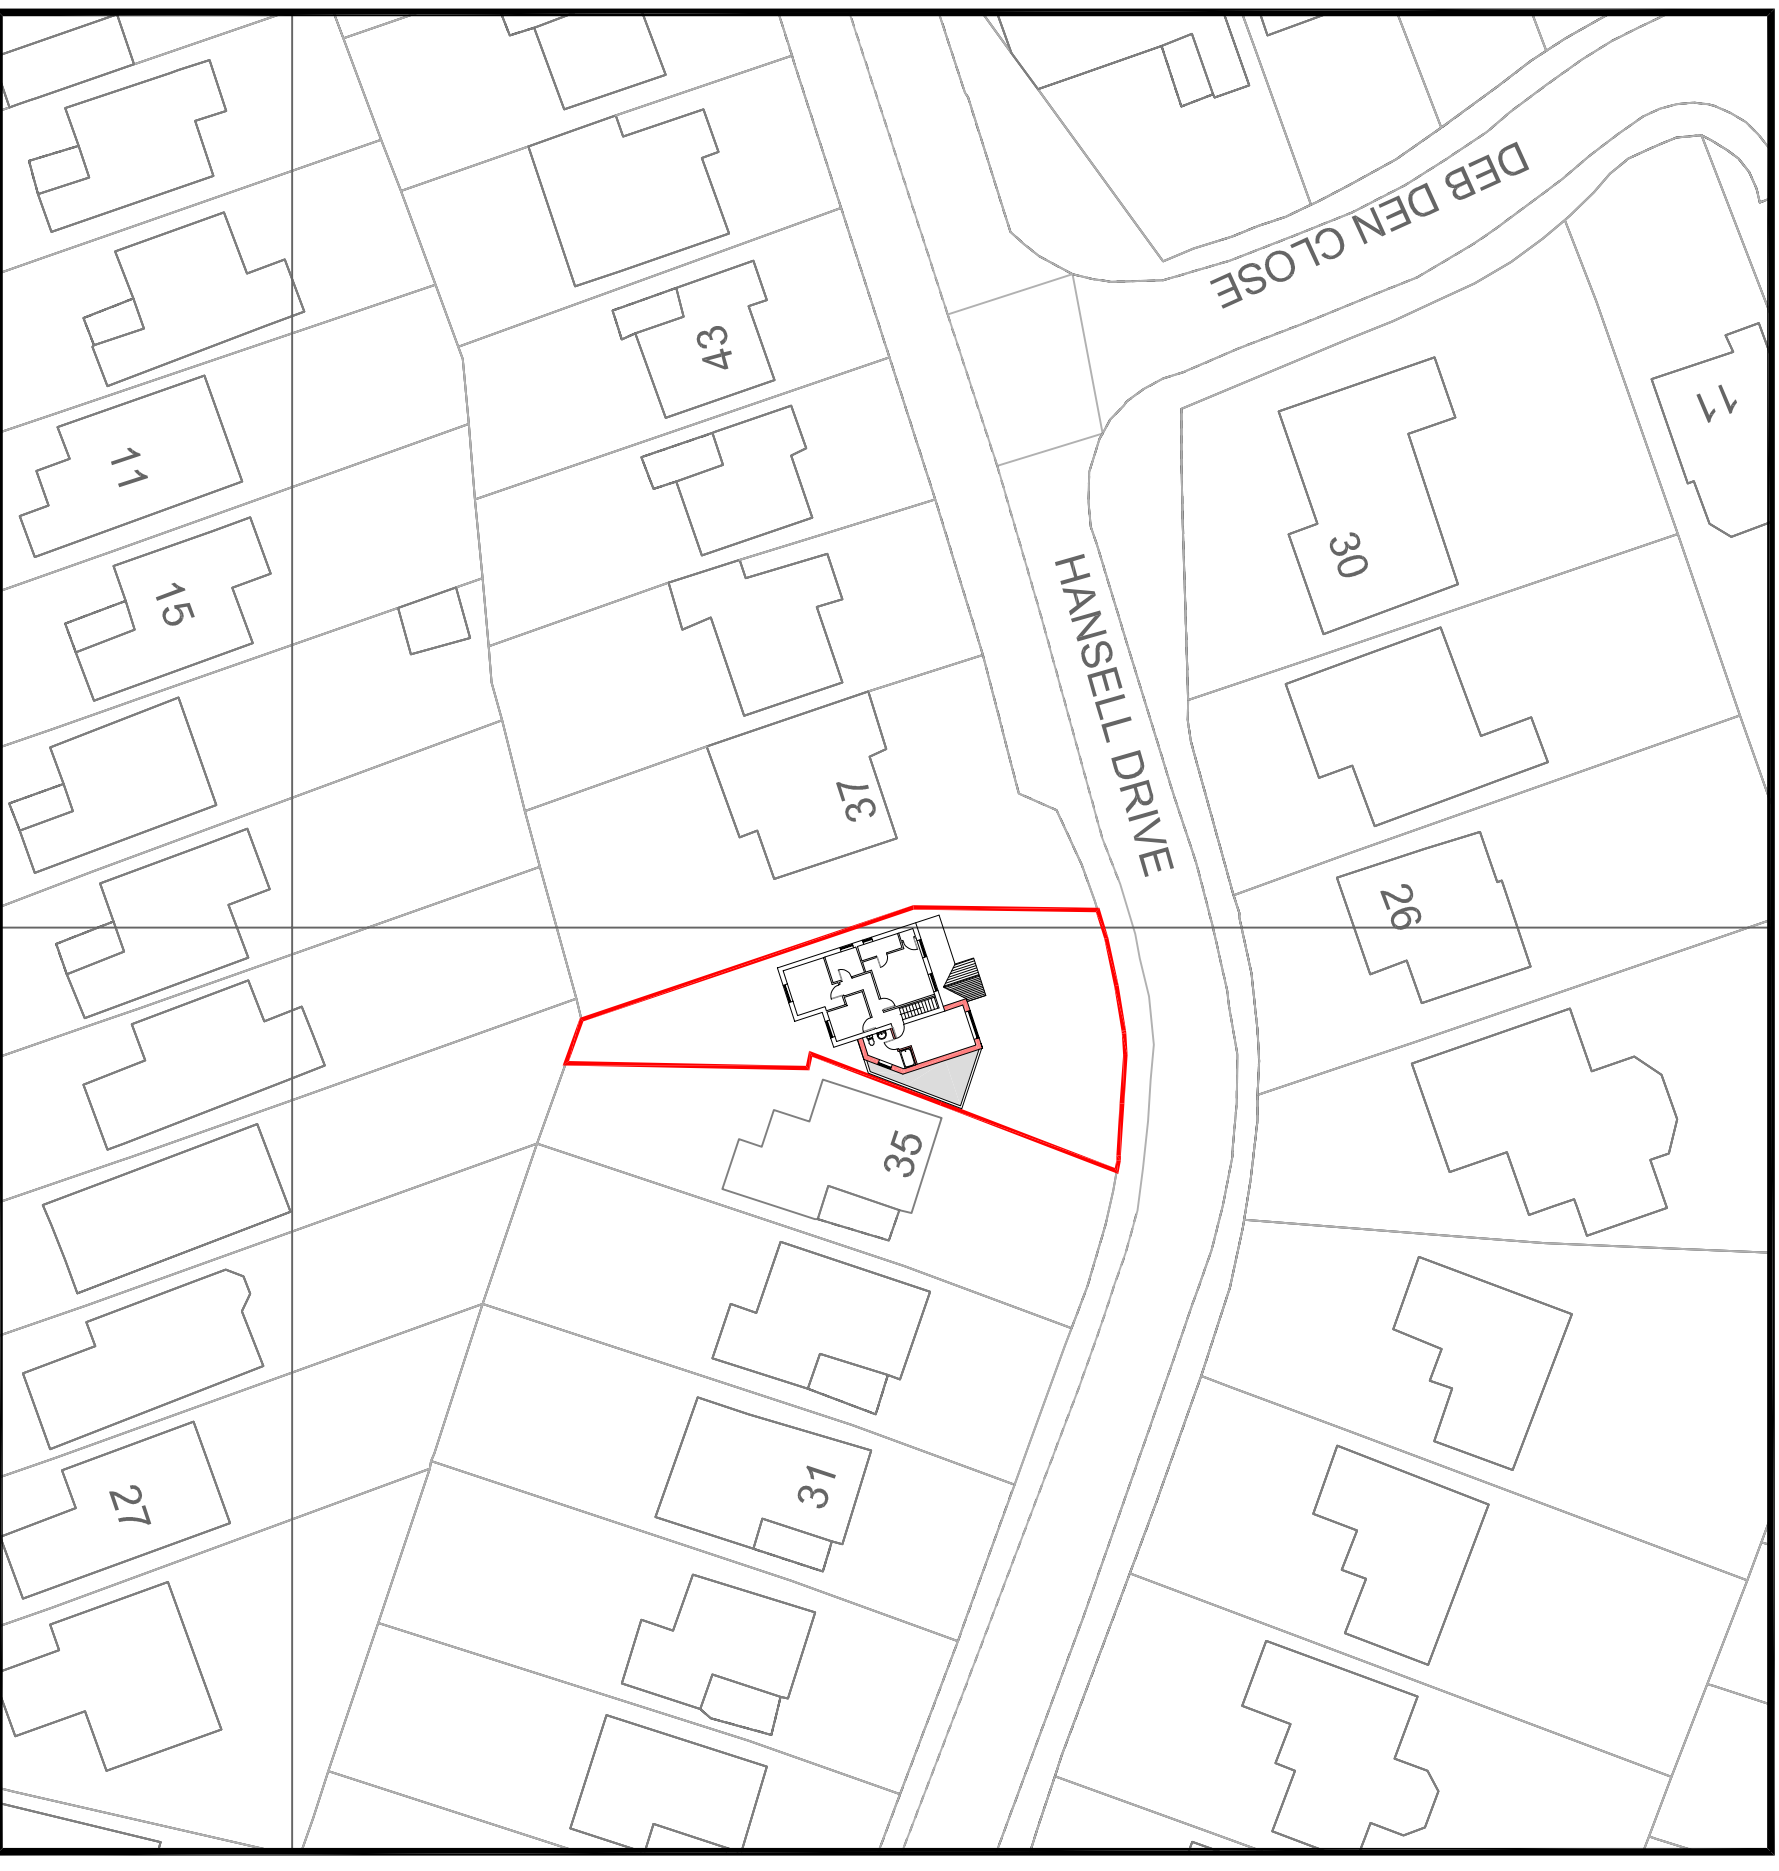

LOCATION PLAN 1:1250

BLOCK PLAN 1:500

35A HANSELL DRIVE, DORRIDGE, SOLIHULL B93 8RQ

Drawing No: 90 Date: 12/2023 Scale: 1:500, 1:1250

A3