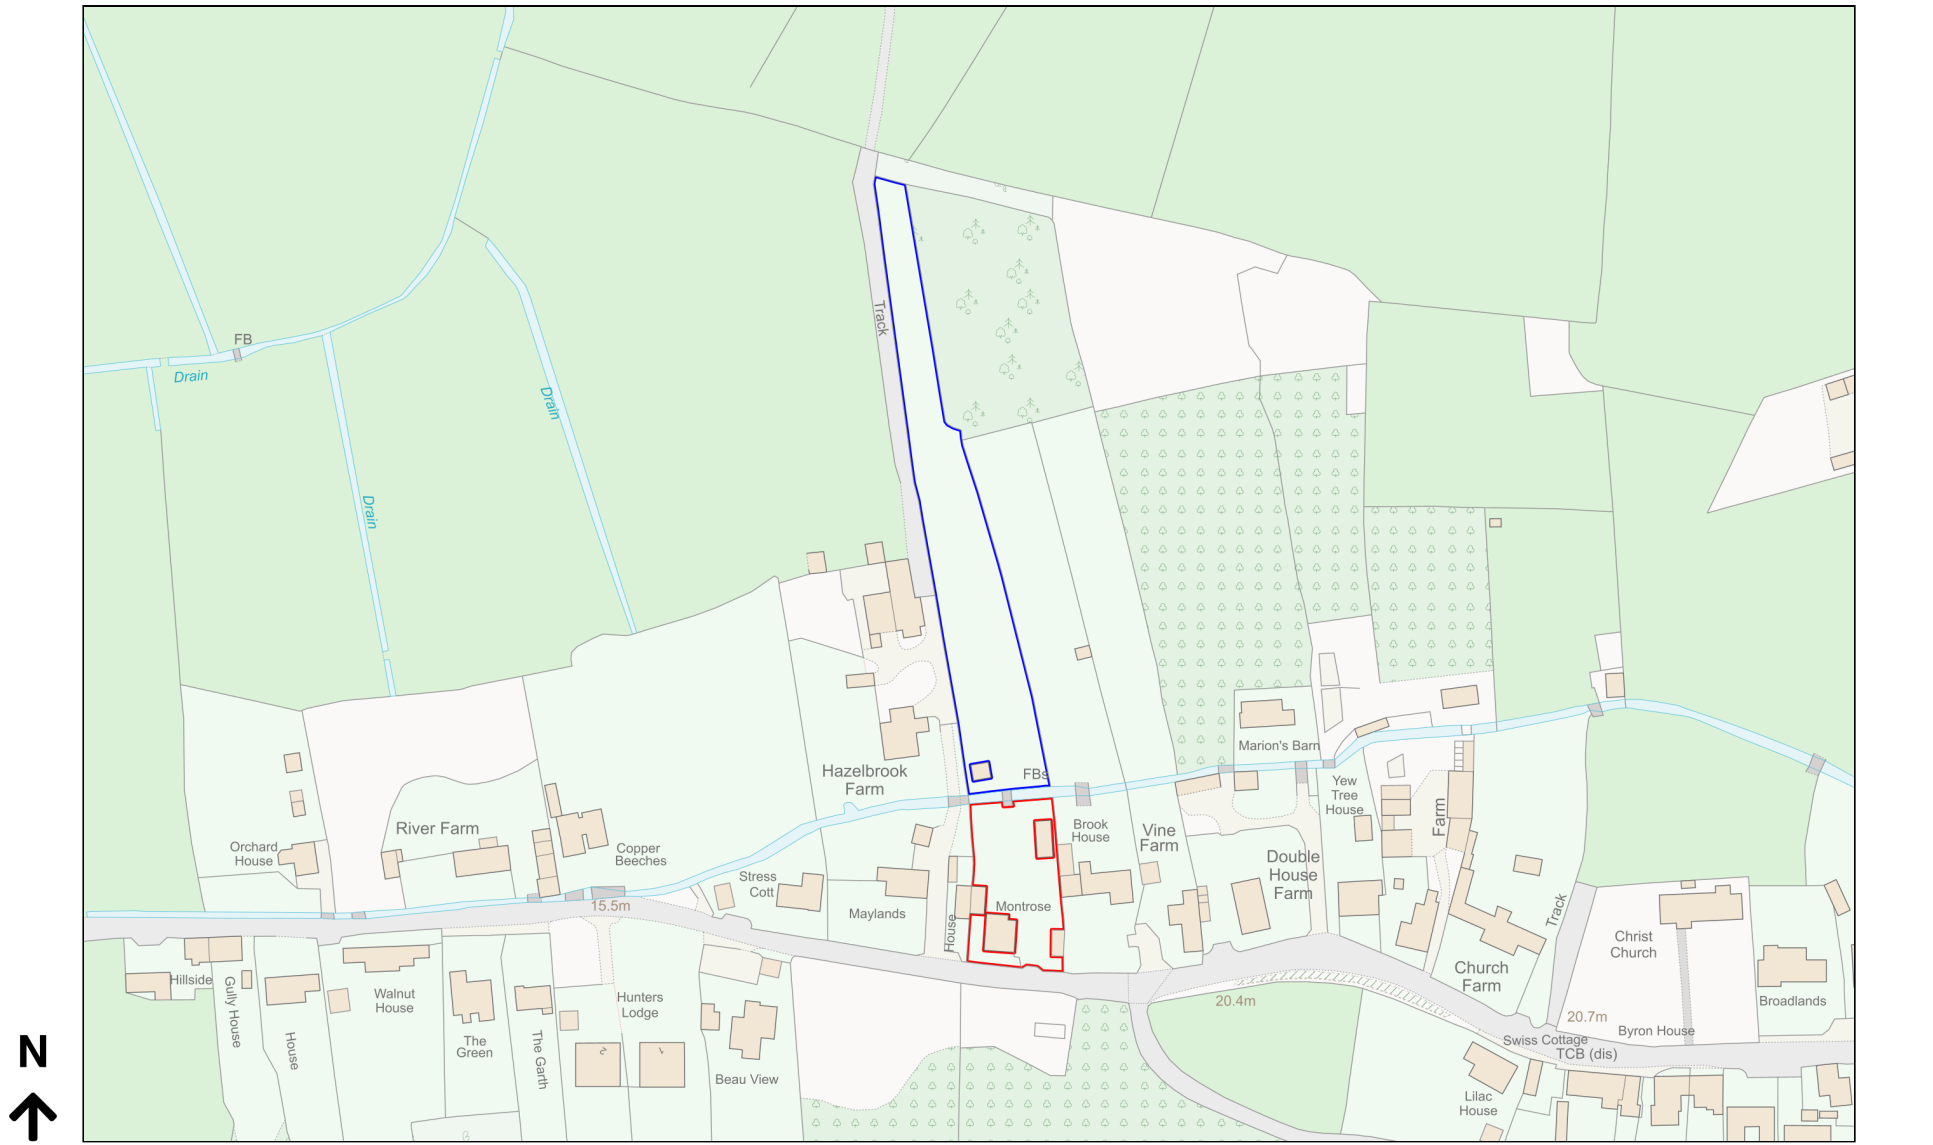

Location Plan

Site Address: Montrose House, Wells Road, Henton, Wells, BA5 1PD

Date Produced: 20-Nov-2023

Scale: 1:2500 @A4

Planning Portal Reference: PP-12575875v1