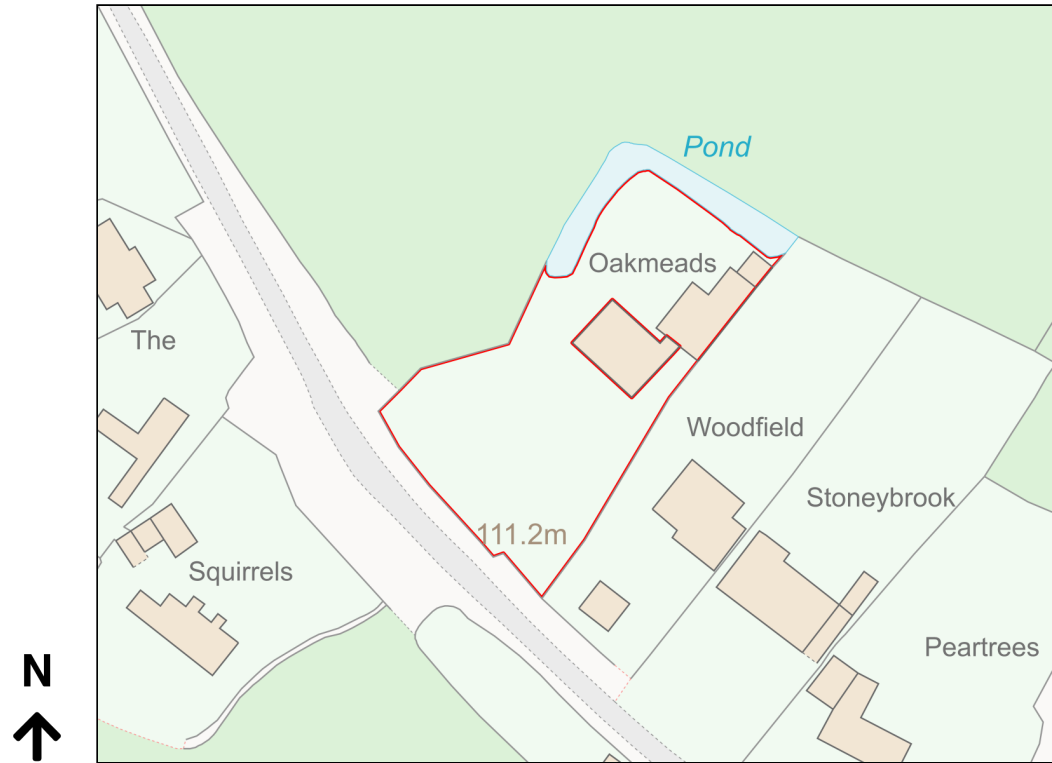

# Location Plan

Site Address: Oakmead, Brick End, Broxton, CM6 2BJ

Date Produced: 04-Dec-2023

Scale: 1:1250 @A4

Planning Portal Reference: PP-12650964v1