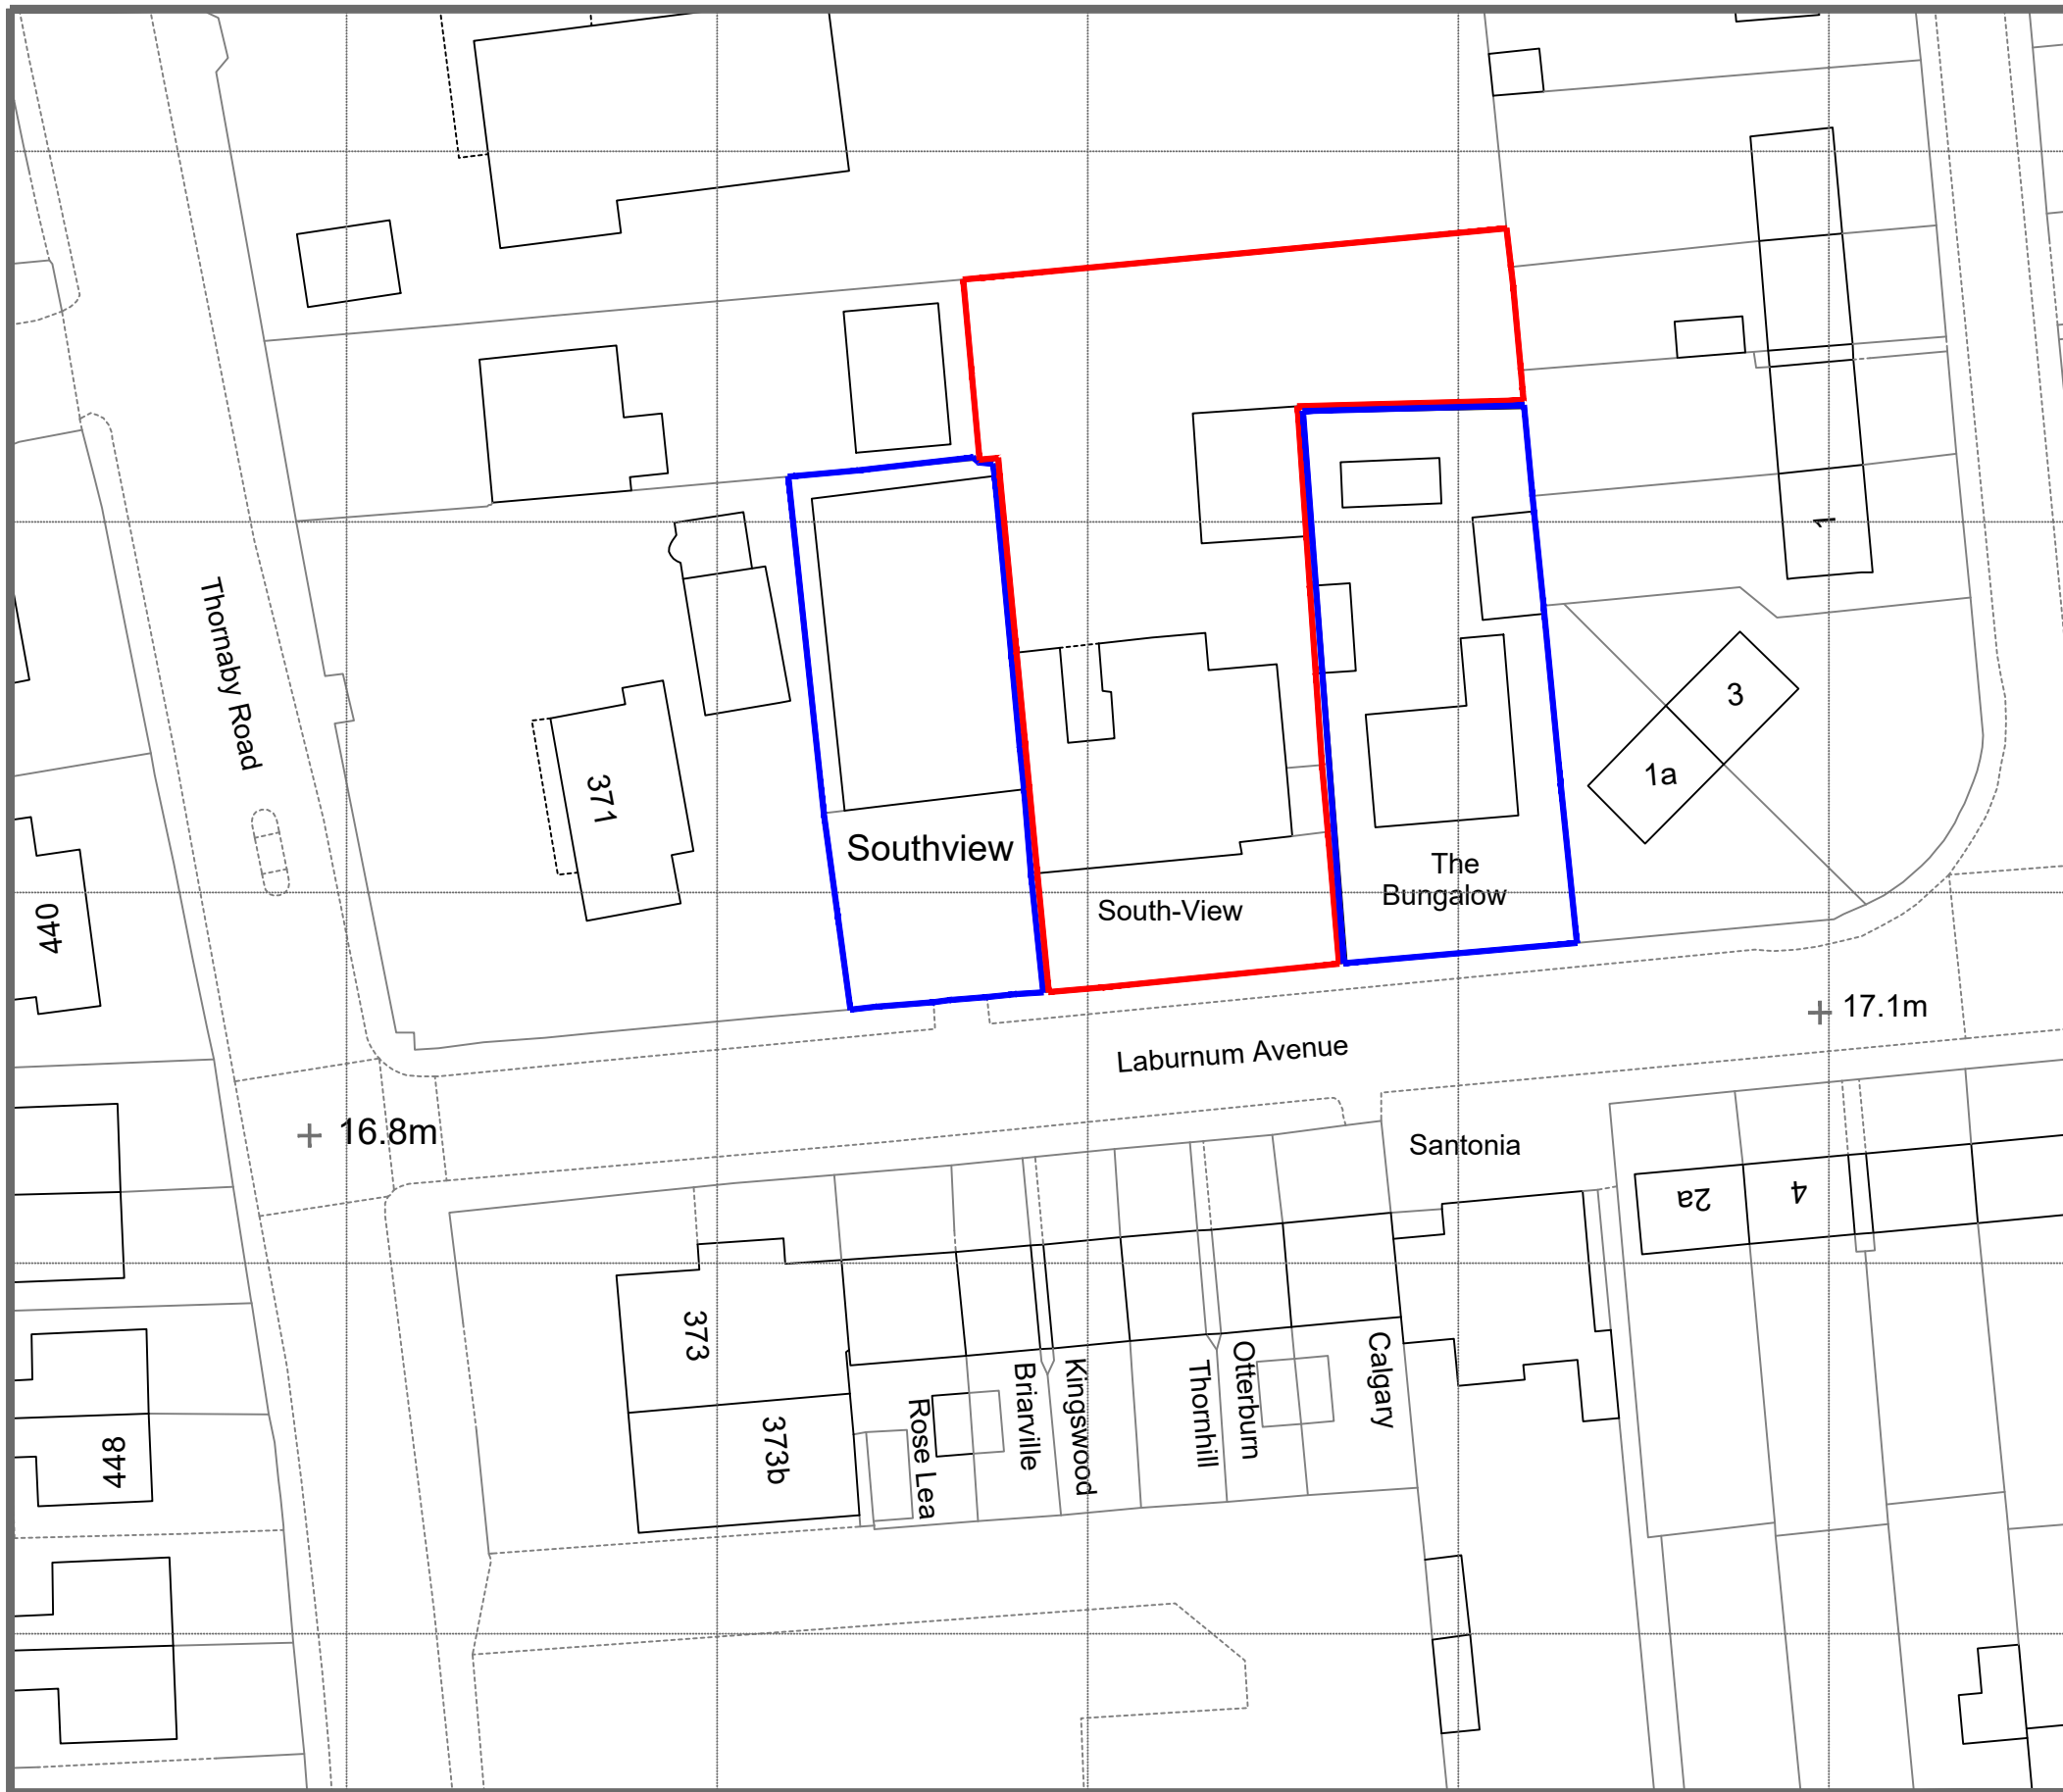

516710

516710

516700

516

516675

516675

516650

516650

516625

516625

516600

516600

info@endeavourdesign.co.uk  
 07716315534  
 www.endeavourdesign.co.uk

**Project title**  
 Southview, Thornaby

**Drawing title**  
 Existing Block Plan

A3 Sheet  
 Scale  
 1:500  
 Date  
 Nov 2023  
 Dwg.  
 60-2