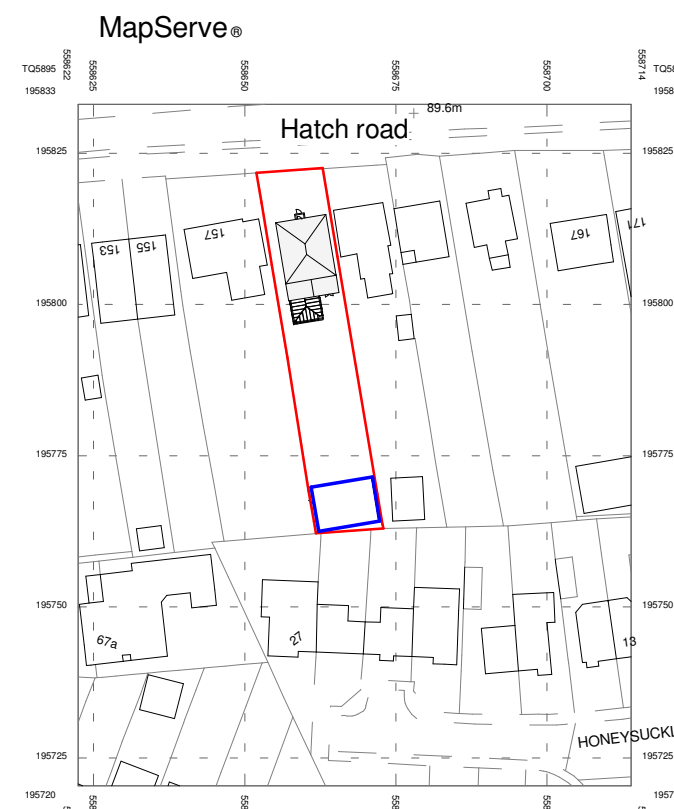

0m 25m 50m 75m 100m 125m

VISUAL SCALE 1:1250 @ A3

0m 10m 20m 30m 40m 50m

VISUAL SCALE 1:500 @ A3

1 Block Plan
1 : 500

2 Location Map
1 : 1250

POLARDESIGN
 Designing the Future
 42 Prince John Road
 Eltham London UK
 SE9 6QA
 tel 0208 859 2299
 mob 0788 145 2203
 email :iselter@yahoo.com

PROJECT Erection of Outbuilding at rear garden for incidental family use /enjoyment of the house and storage area at 159 Hatch road Pilgrins Hatch Brenwood CM15 9QB

SHEET

Block Plan Location Map

CLIENT

Date 29/11/2023	Project number 159HATCH/23	Scale (@ A3) As indicated
Drawn by IS	DRAWING NUMBER	
Checked by IS	701	REV