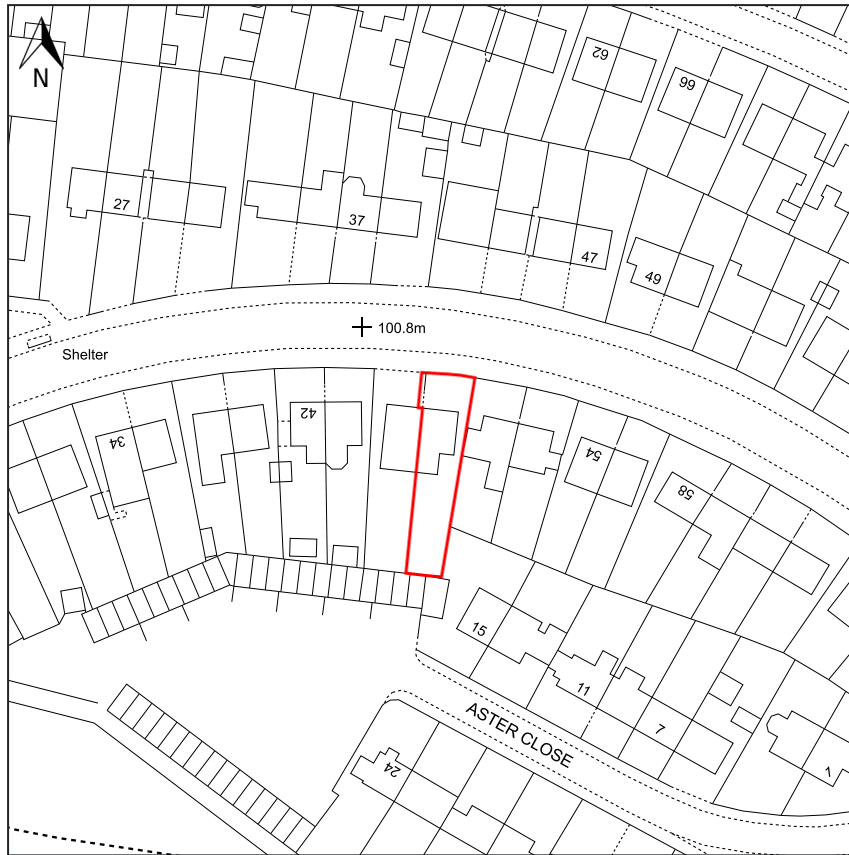

48, ELM DRIVE, RISCA, CAERPHILLY COUNTY BOROUGH, NP11 6HJ

UPRN: 43073029

HMLR Title No: WA397479

© Crown copyright and database rights, 2023. Ordnance Survey  
0100031673 Created using Plans by Emapsite

Scale: 1:1250

Paper Size: A4

**Notes:**

PROPOSED SITE LOCATION PLAN

48 ELM DRIVE

TY-SIGN

RISCA

NP11.6HJ

DRAWING NO : 2023-LPS-277-SLP100