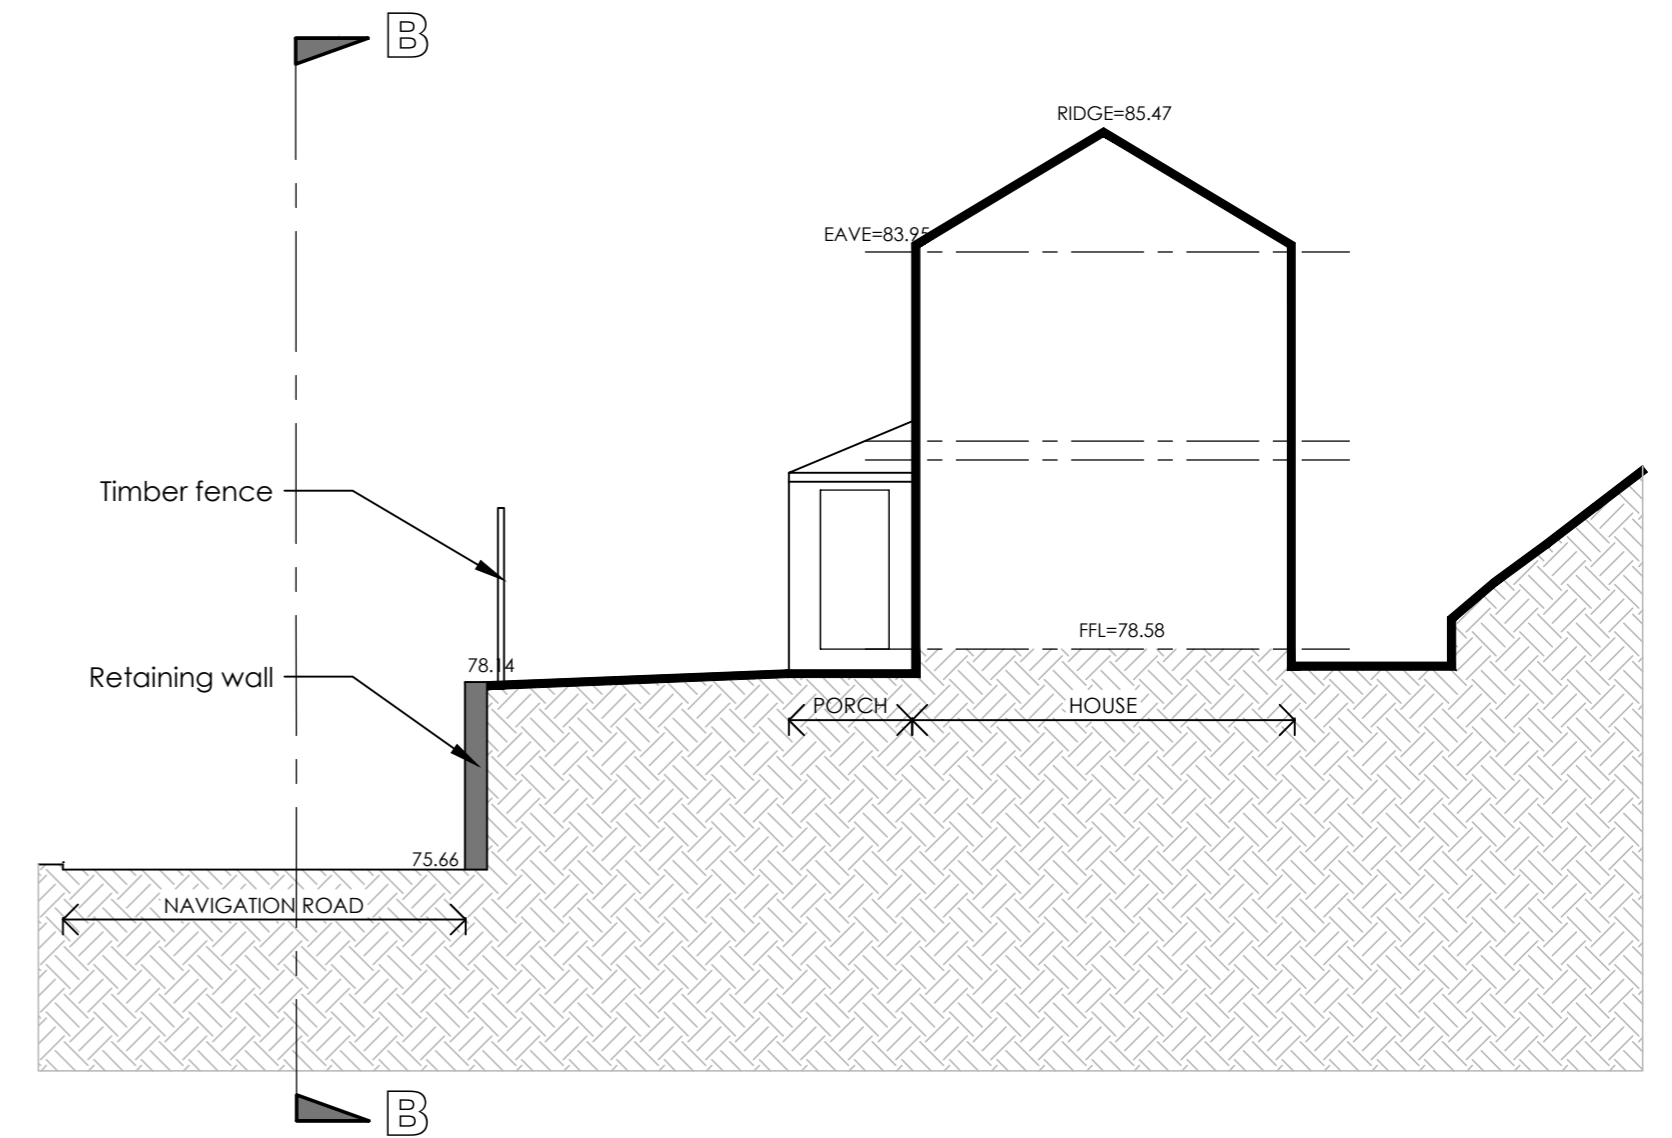

SECTION B-B AS EXISTING

SECTION A-A AS EXISTING

ISSUED FOR:
**PLANNING
PERMISSION USE**

 **Creation Design**
Creation Design - Wales
Tel: 01495 616277 / 07508890294
www.creationdesign-wales.com
E-mail: info@creationdesign-wales.com

PROPOSED NEW DRIVE
21 NAVIGATION ROAD
RISCA
NP11 6FF

SECTIONS AS EXISTING

DATE: December 2023	DRAWN BY: P.P.
SCALE(S): 1:100 @ A2	DRAWING NO.: 23-135/P/03
	REV: