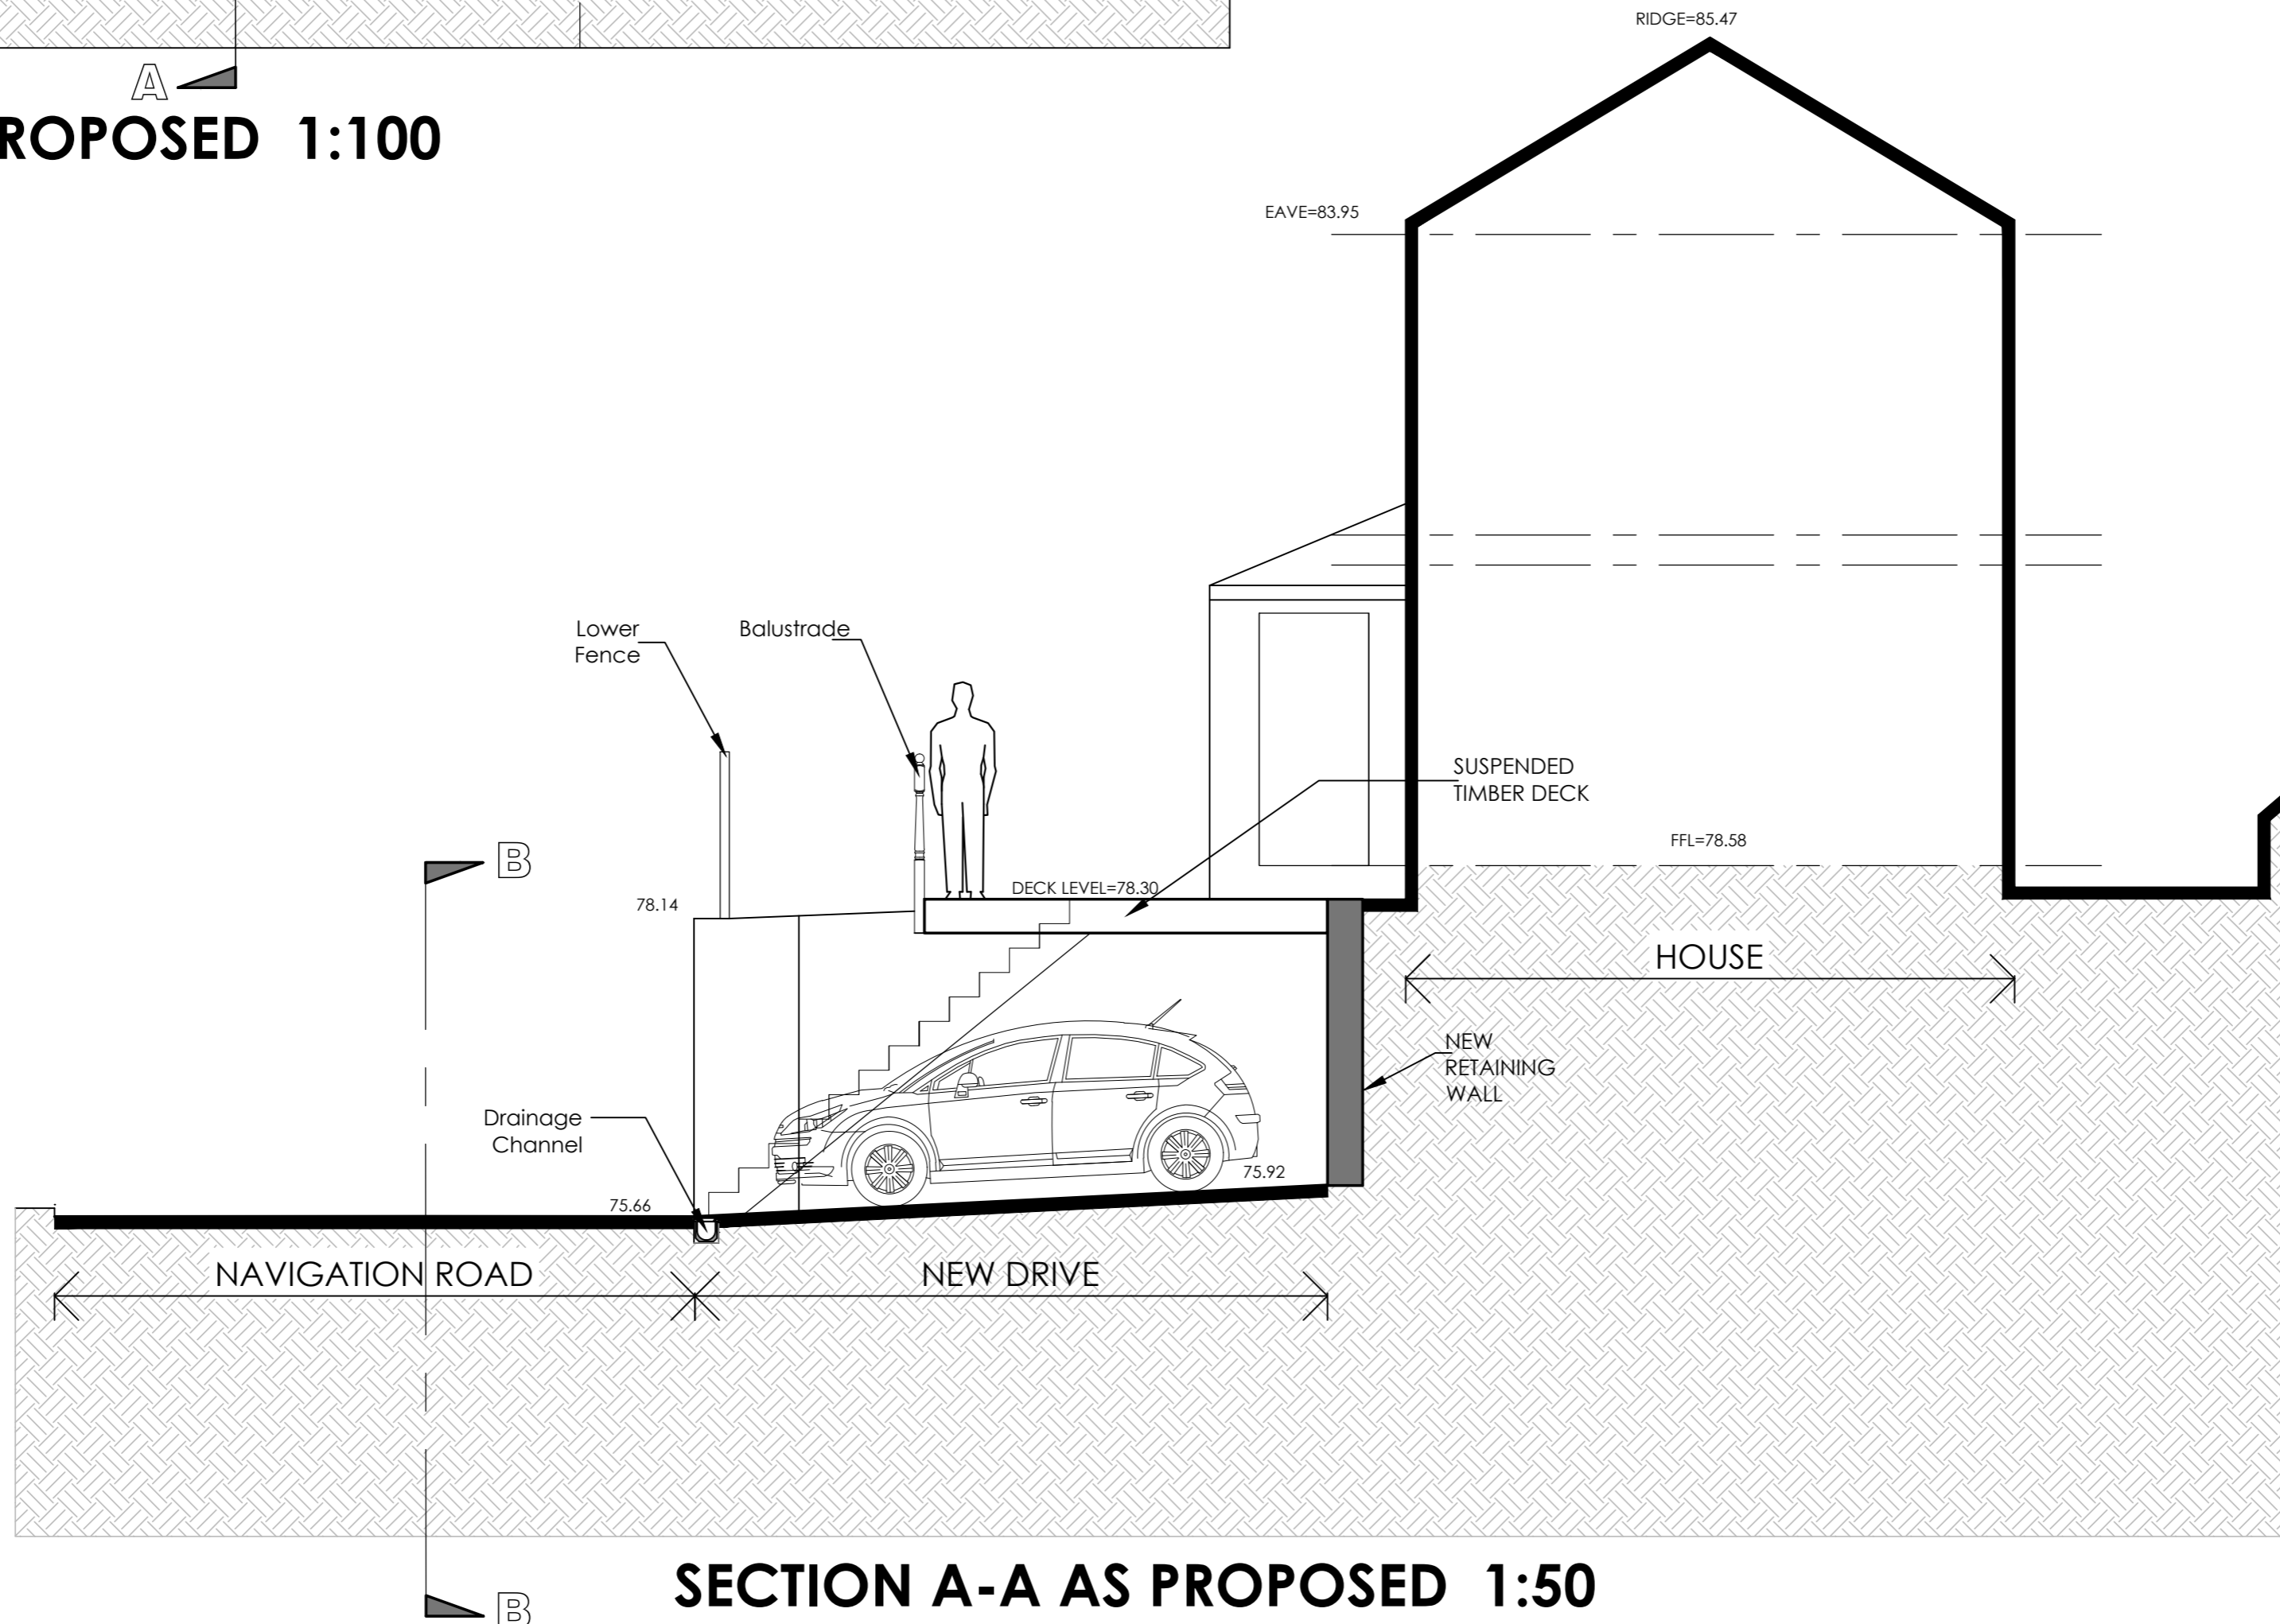

SECTION B-B AS PROPOSED 1:100

SECTION A-A AS PROPOSED 1:50

ISSUED FOR:
PLANNING PERMISSION USE

Creation Design
Creation Design - Wales
Tel: 01495 616277 / 07508890294
www.creationdesign-wales.com
E-mail: info@creationdesign-wales.com

PROPOSED NEW DRIVE
21 NAVIGATION ROAD
RISCA
NP116FF

SECTIONS AS PROPOSED

DATE: **December 2023** DRAWN BY: **P.P.**

SCALE(S): **1:100 / 1:50 @ A2** DRAWING NO: **23-135/P/05** REV: