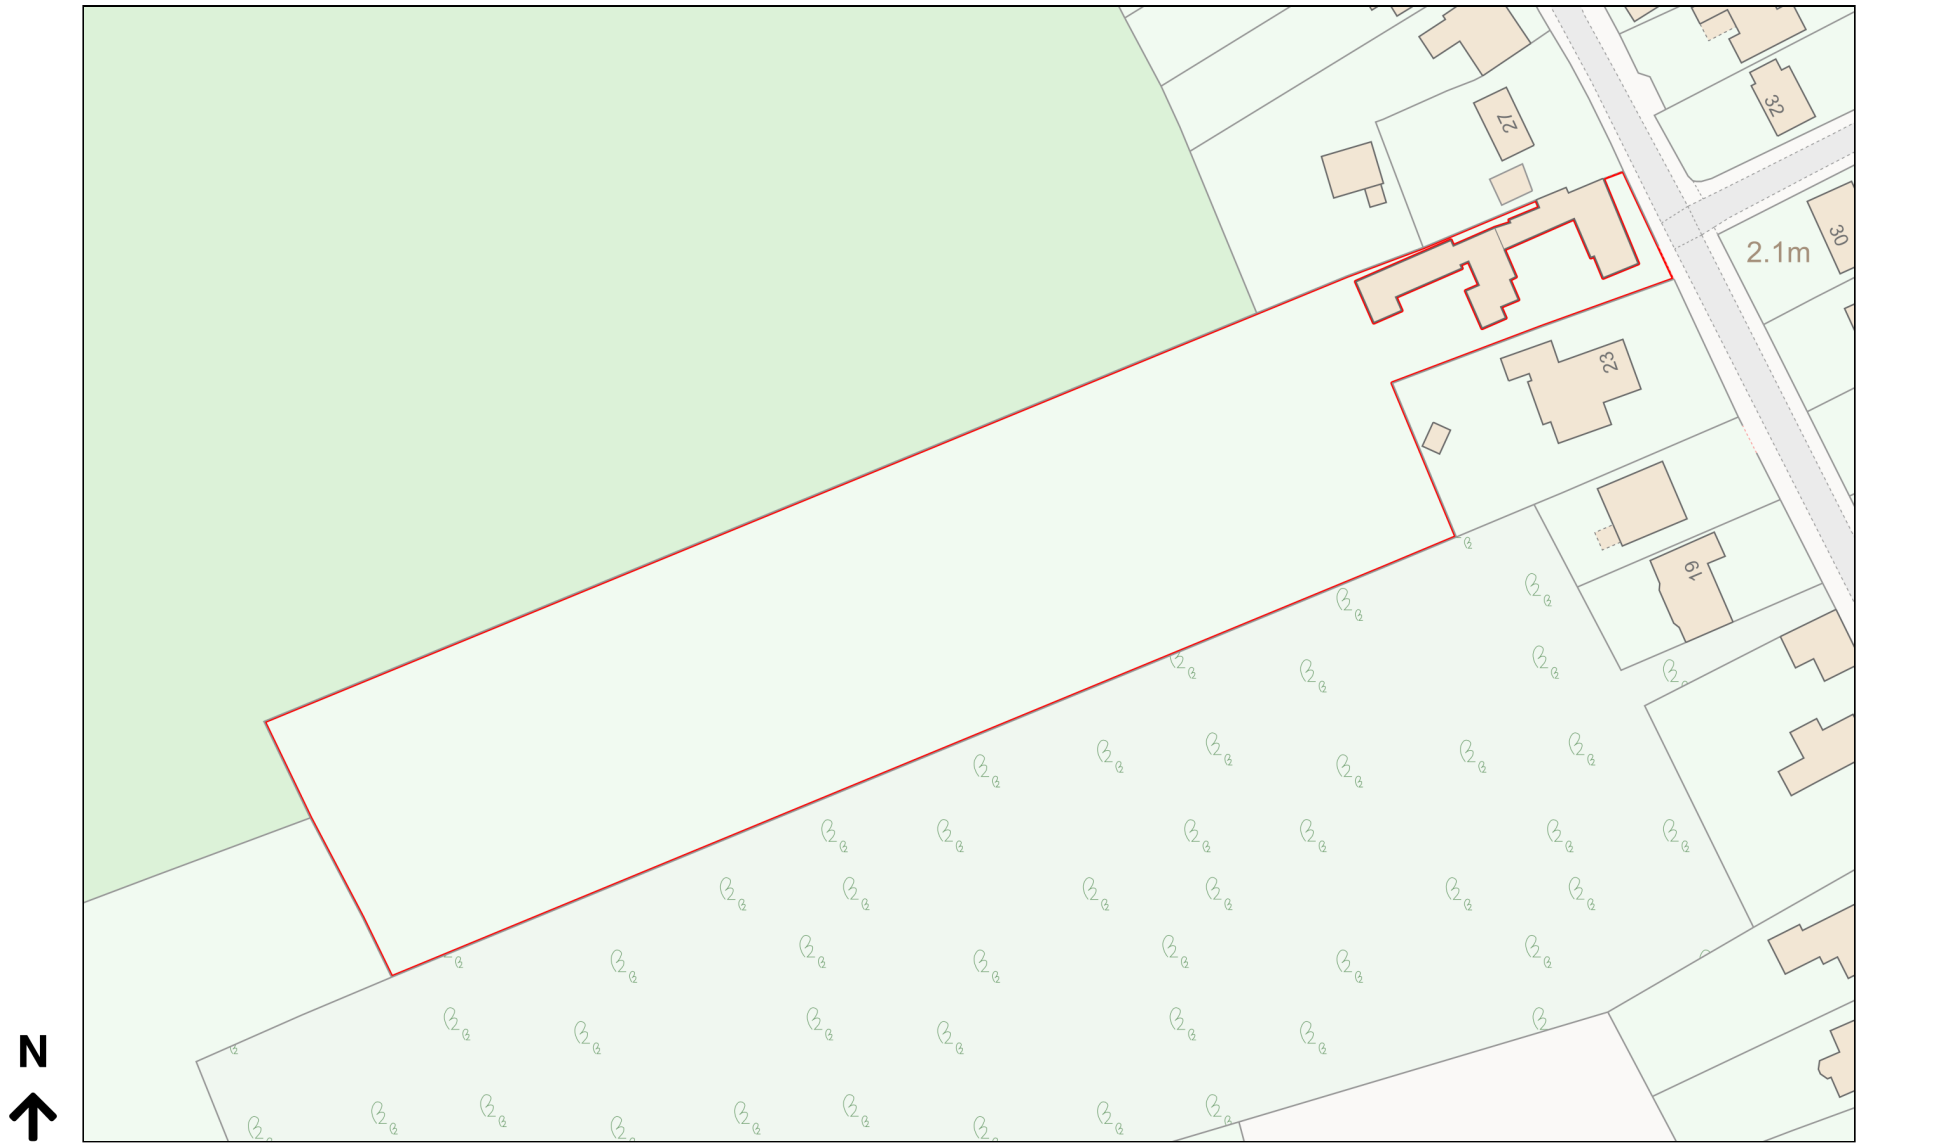

# Location Plan

Site Address: 25, The Street, Surlingham, NR14 7AJ

Date Produced: 05-Dec-2023

Scale: 1:1250 @A4

Planning Portal Reference: PP-12656825v1