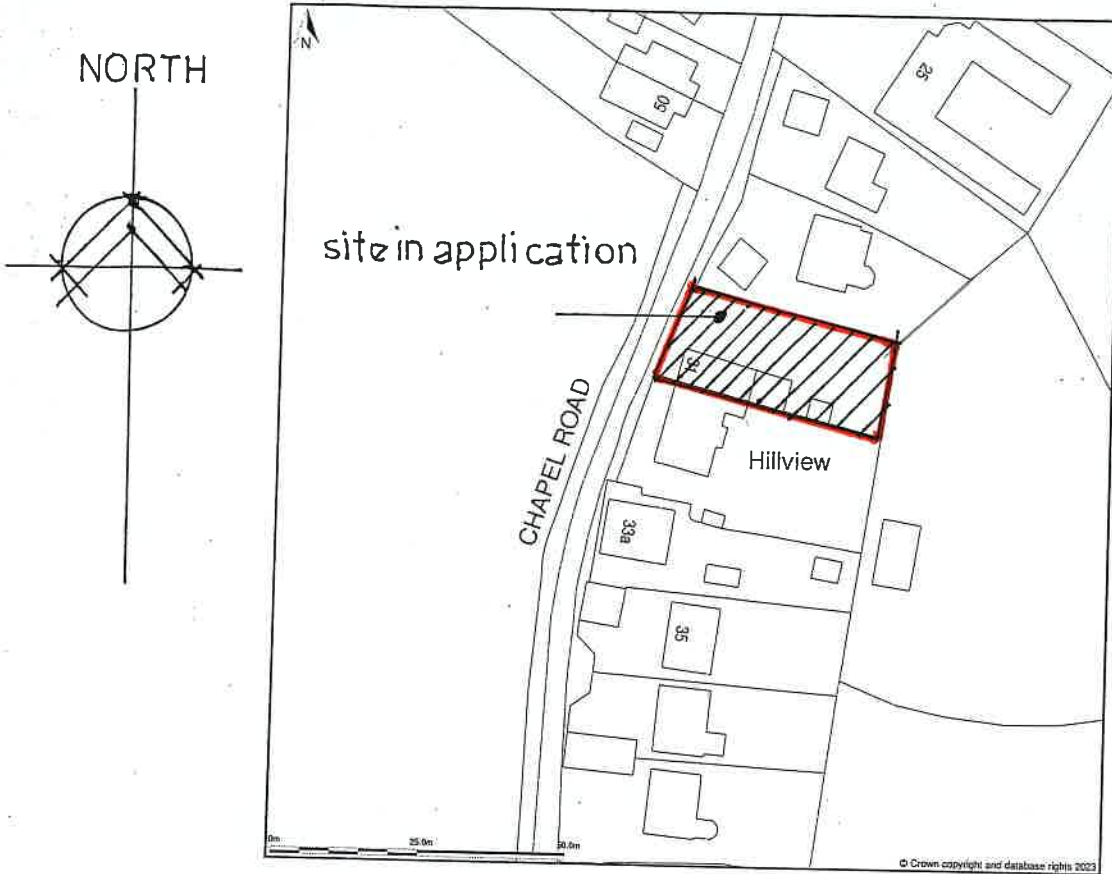

Field View, 31, Chapel Road, Beighton, Norfolk, NR13 3LF

Location Plan shows area bounded by: 638273.95, 307360.83 638415.37, 307502.25 (at a scale of 1:1250), OSGridRef: TG3834 743. The representation of a road, track or path is no evidence of a right of way. The representation of features as lines is no evidence of a property boundary.

Produced on 18th Nov 2023 from the Ordnance Survey National Geographic Database and incorporating surveyed revision available at this date. Reproduction in whole or part is prohibited without the prior permission of Ordnance Survey. © Crown copyright 2023. Supplied by www.buyaplan.co.uk a licensed Ordnance Survey partner (100053143). Unique plan reference: #00861603-BF3164.

SITE LOCATION PLAN · 1:1250

0 20 40 60 80 100 m

SCALE · 1:1250