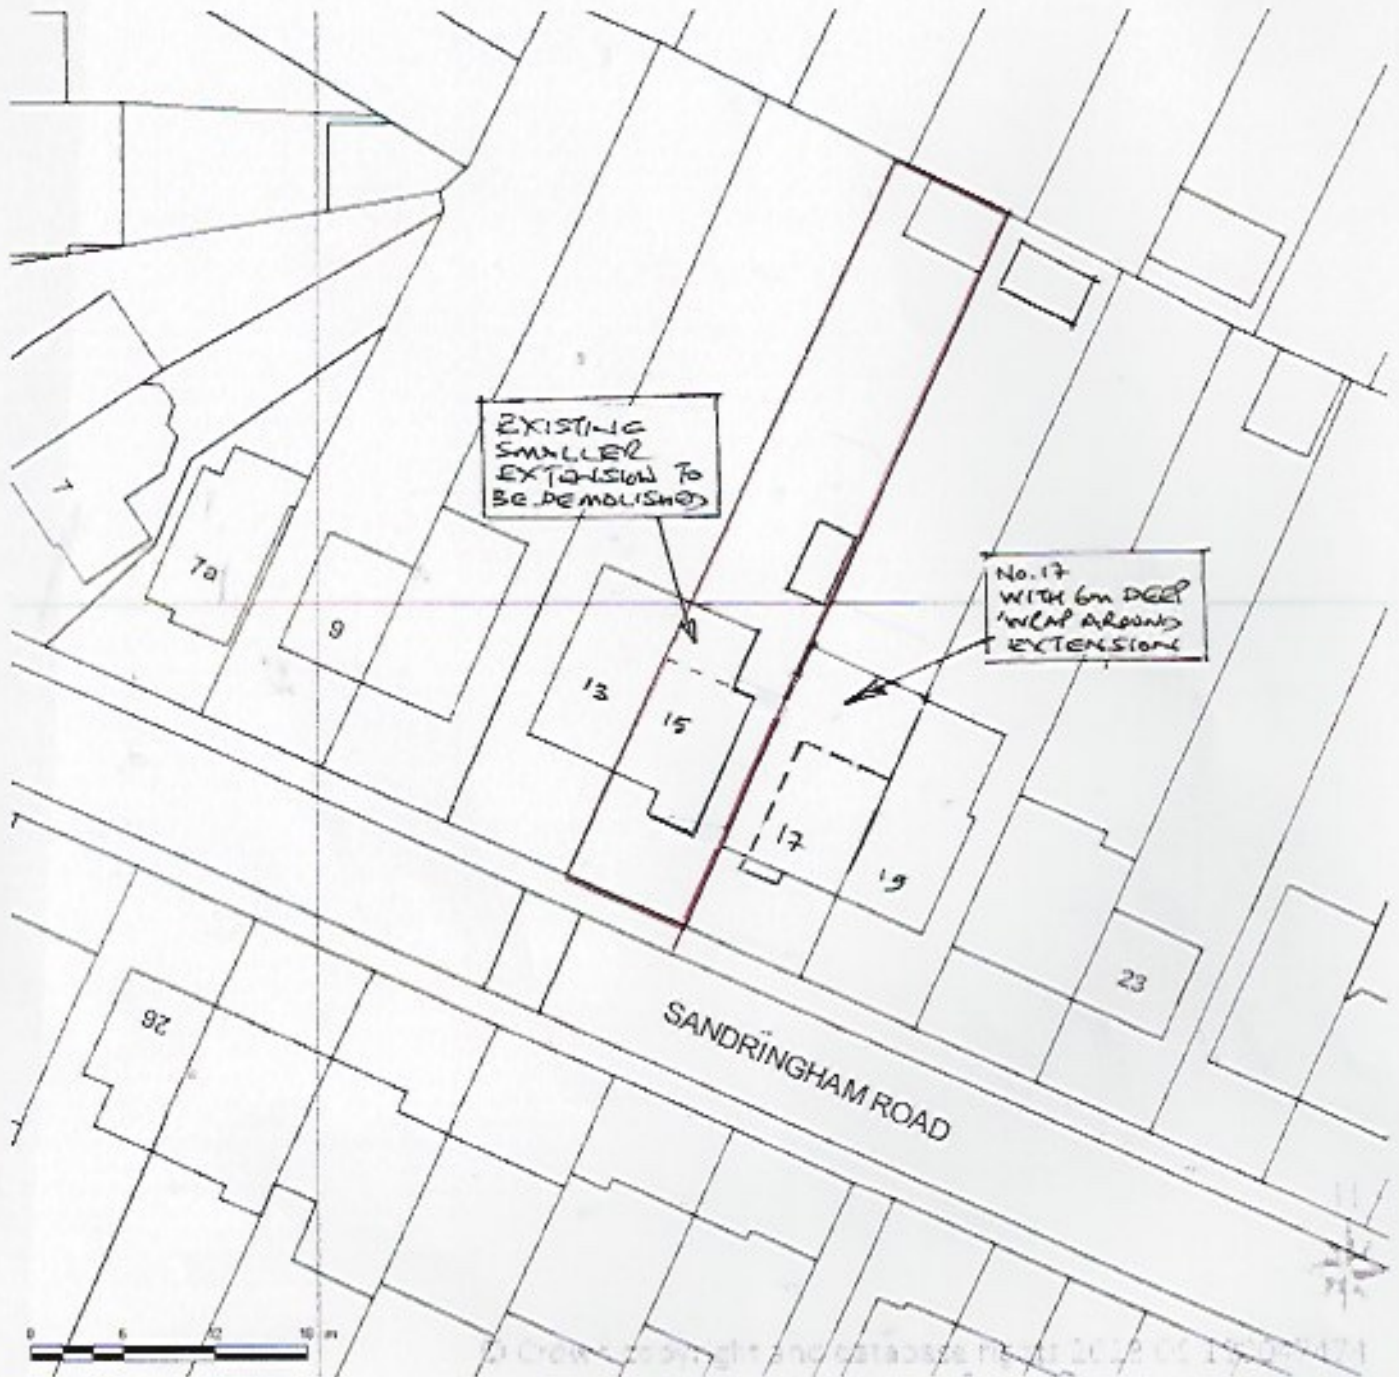

**15 Sandringham Road
BLOCK/SITE PLAN**

AREA 90m x 90m

SCALE 1:500 on A4

CENTRE COORDINATES: 513325, 184294

EXISTING

25/06/2023 16:56:42