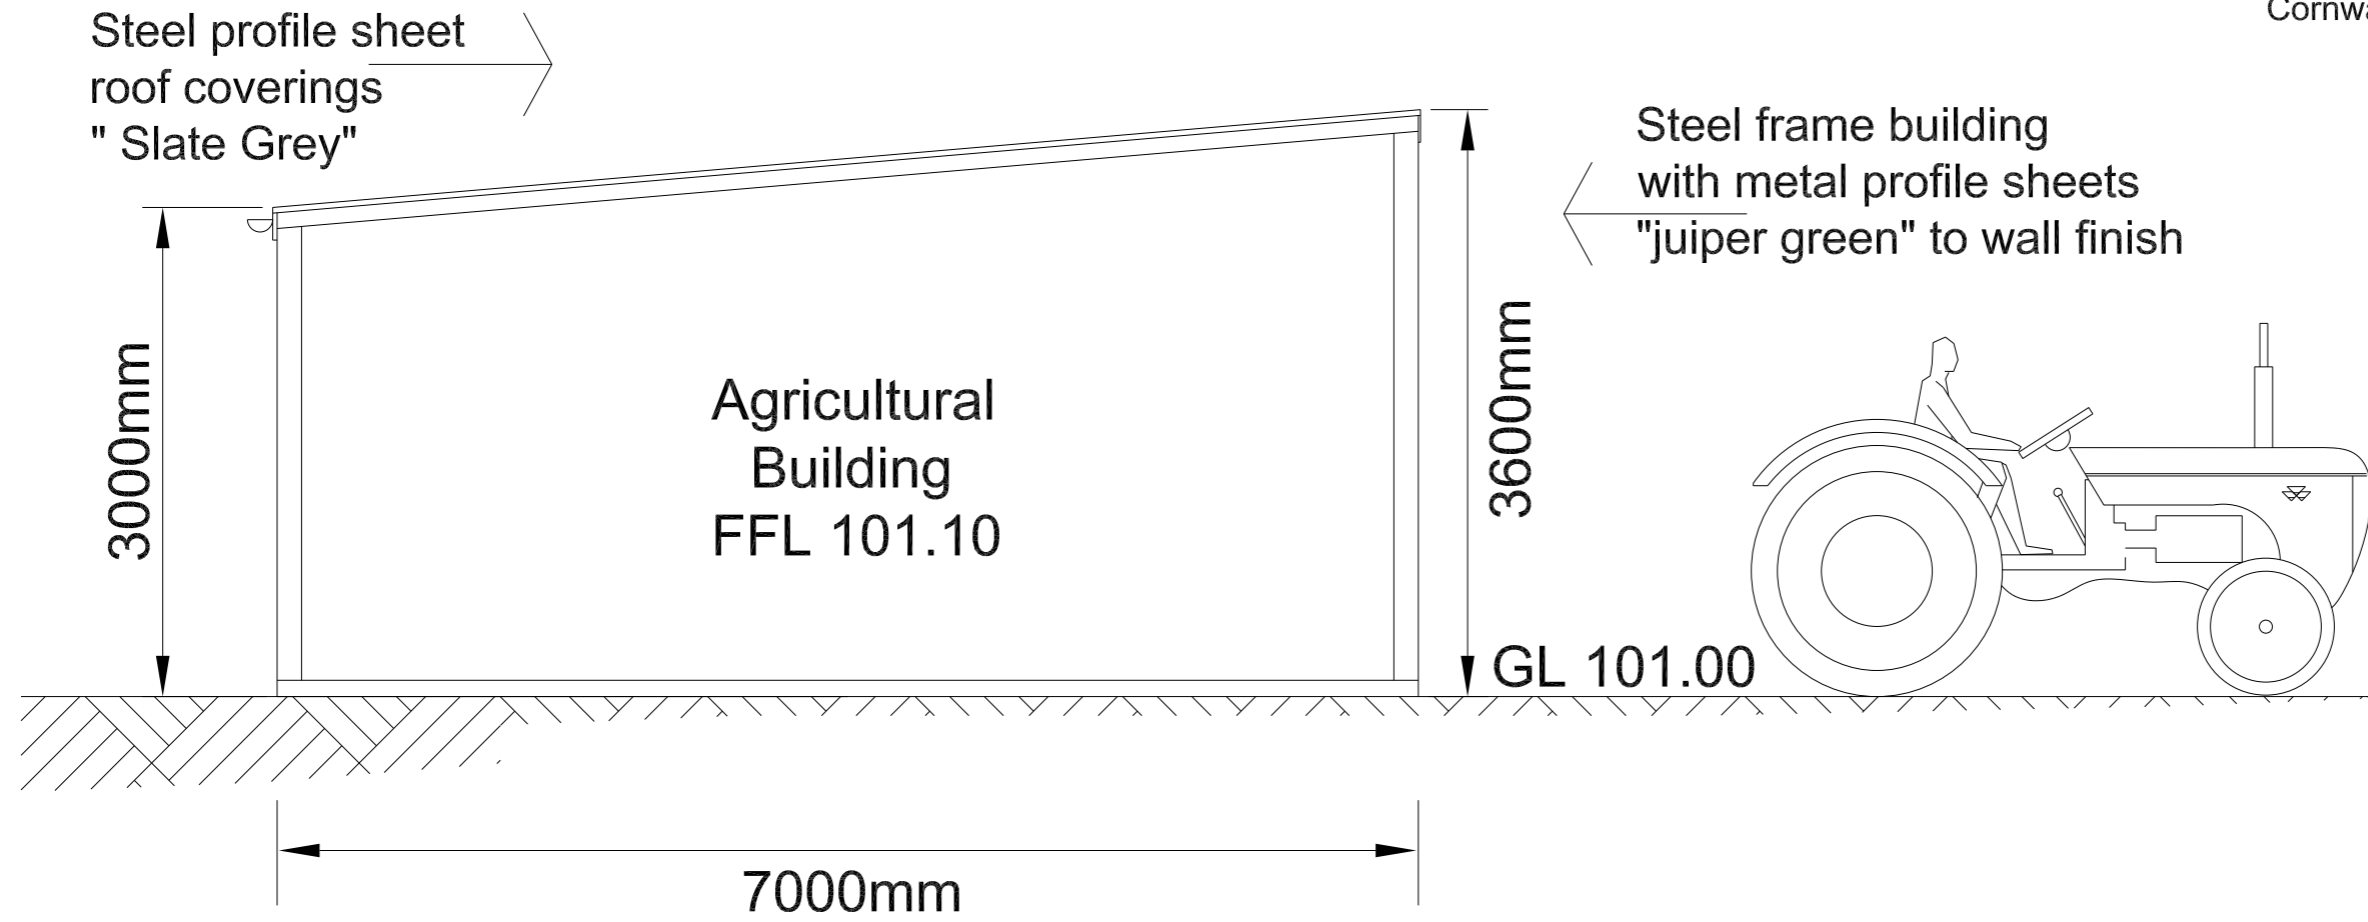

PROPOSED AGRICULTURAL BUILDING
 LOCATED ON LAND AT THE OLD BARN, BOSULVAL, PENZANCE, CORNWALL, TR208XA

03

NOTES

These drawings have been prepared for the purposes of applying for Planning Permission only.

GENERAL NOTE

The proposed works are to erect a steel framed building covered with metal profile sheets colour "juiper green" to the external walls and "slate grey" profile sheets to roof.

The building will create a secure agricultural and general purpose building 8.50 x 7.00m in the paddock of The Old Barn, Bosulval Cornwall.

REVISIONS

No.	Date	Description
a	Nov 23	"do not scale" removed site levels shown

Scheme:
 Proposed Agricultural Building
 located on land at
 The Old Barn
 Bosulval
 Penzance
 Cornwall
 TR20 8XA

Drawing:
 Proposed Section

Job No:	Bos/02	Date:	Oct 23
		Scale:	as shown

Dwg.No: 03a

PROPOSED SECTION

1:50 @ A3