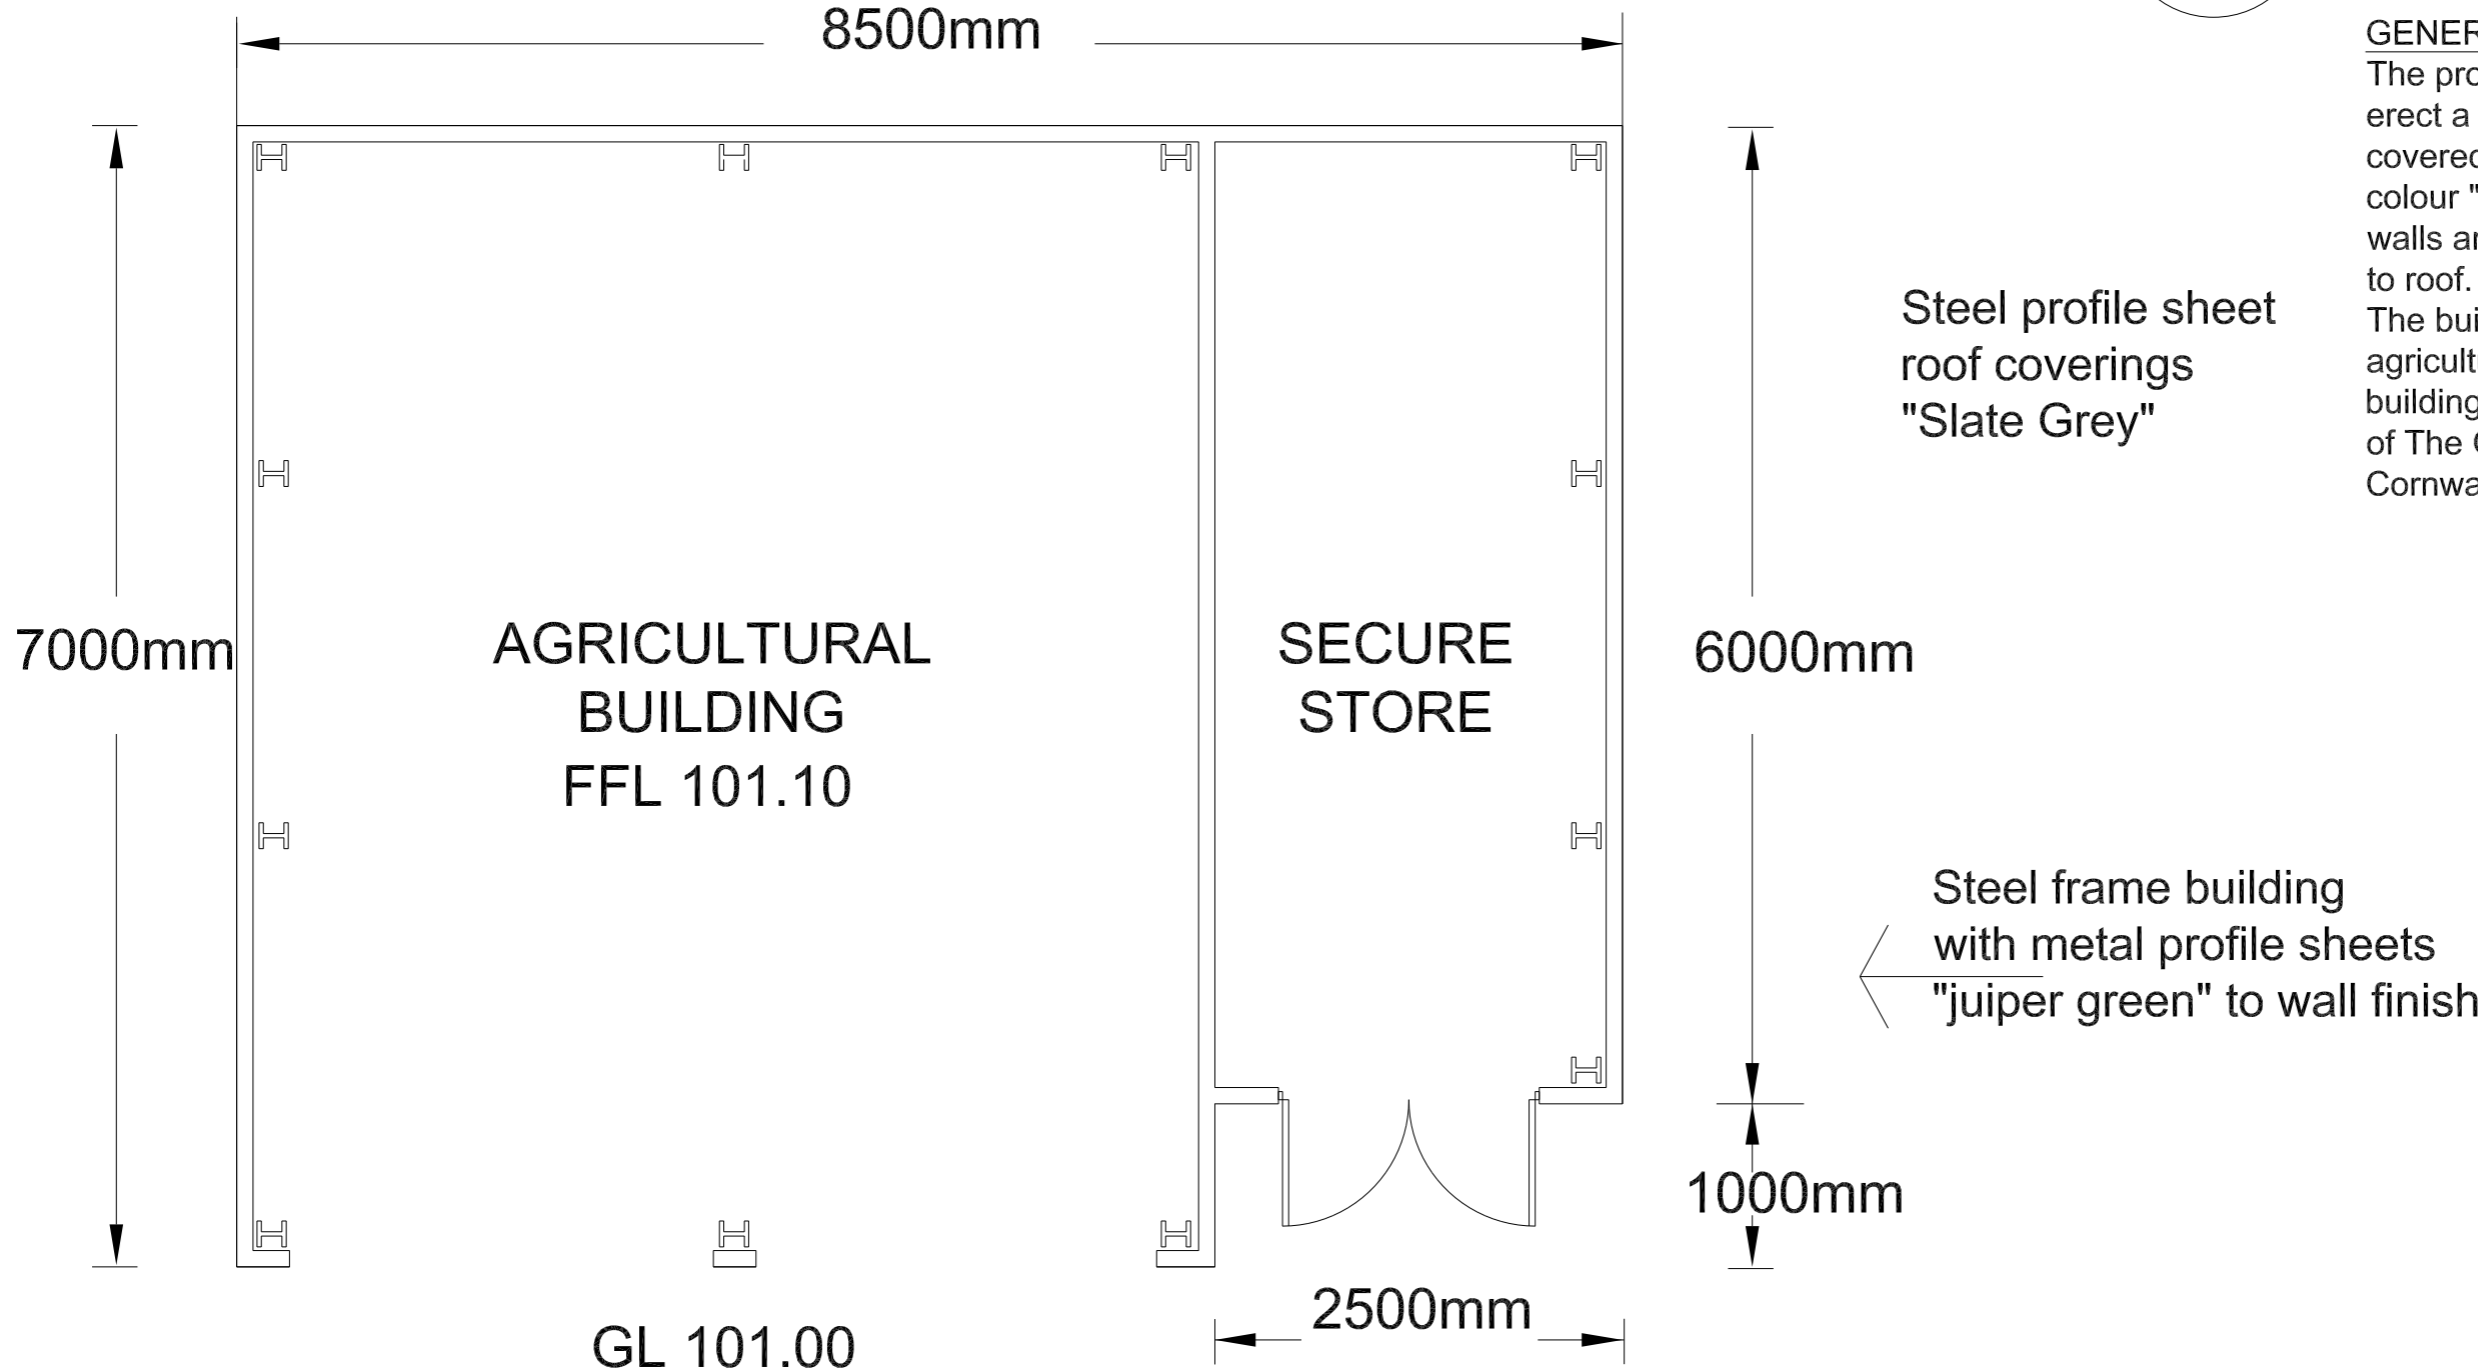

PROPOSED AGRICULTURAL BUILDING
 LOCATED ON LAND AT THE OLD BARN, BOSULVAL, PENZANCE, CORNWALL, TR208XA

02

NOTES

These drawings have been prepared for the purposes of applying for Planning Permission only.

GENERAL NOTE

The proposed works are to erect a steel framed building covered with metal profile sheets colour "juiper green" to the external walls and "slate grey" profile sheets to roof.

The building will create a secure agricultural and general purpose building 8.50 x 7.00m in the paddock of The Old Barn, Bosulval Cornwall.

REVISIONS	
No.	Date.
a	Nov 23

"do not scale" removed site levels shown

Scheme:
 Proposed Agricultural Building
 located on land at
 The Old Barn
 Bosulval
 Penzance
 Cornwall
 TR20 8XA

Drawing:
 Proposed Floor Plan

Job No: Bos/02 Date: Oct 23
 Scale: as shown

Dwg.No: 02a