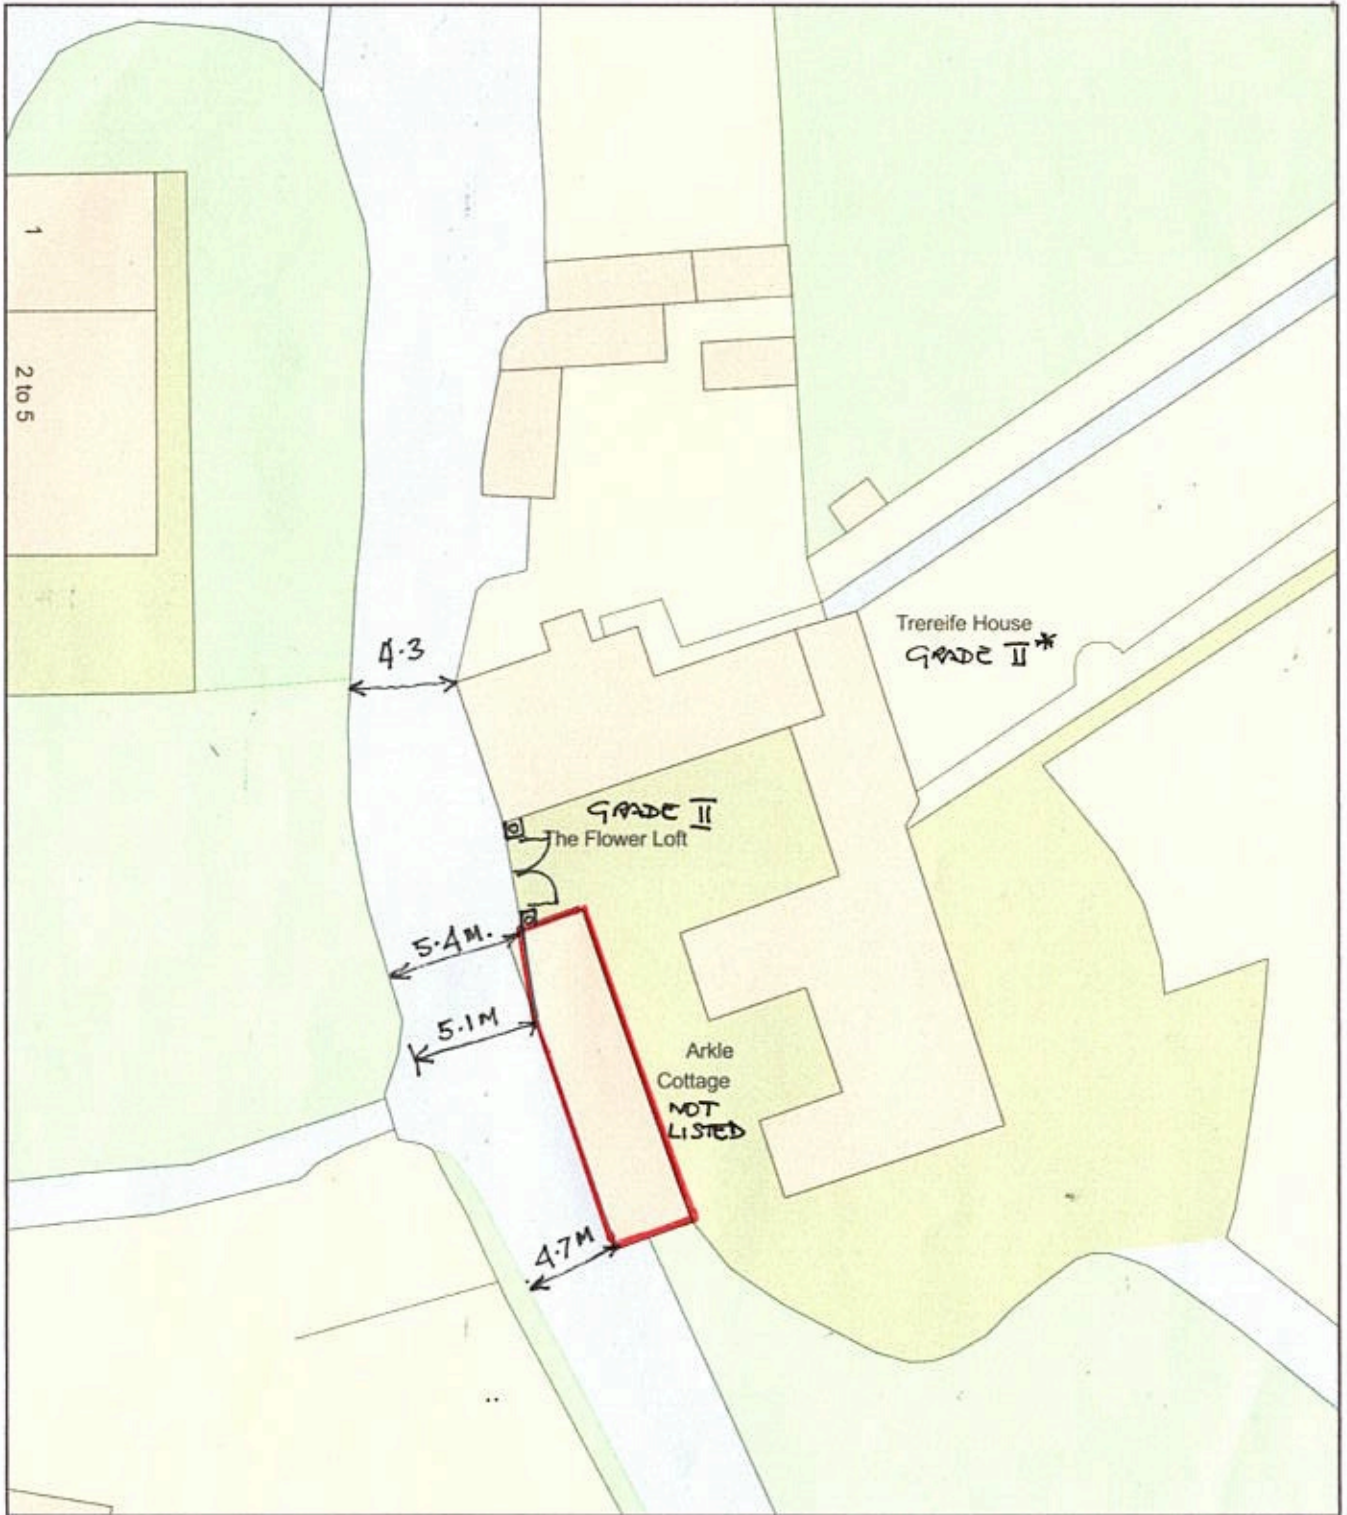

Arkle Cottage Block Plan  
TR20 8TJ

023-00

Plan Produced for: AJ HowesDesign

Date Produced: 18 Jan 2023

Plan Reference Number: TQRQM23018102755579

Scale: 1:500 @ A4

TR20 8TJ