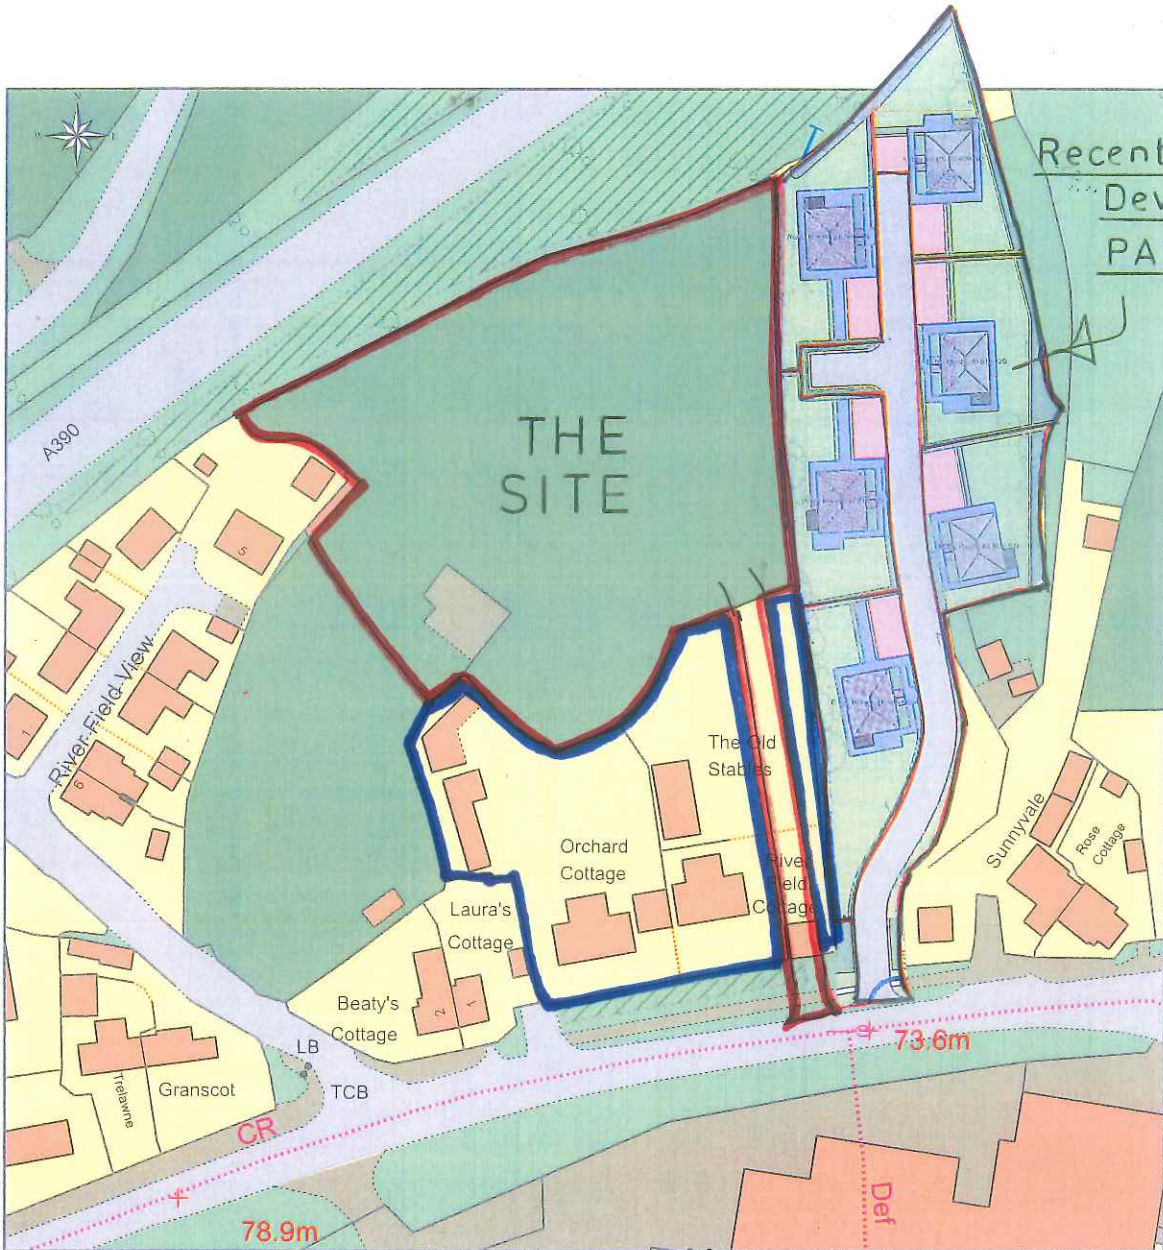

Land North of Orchard Cottage, Hewaswater PL26 7JF

Recently Approved
Development
PA21/08726

This Plan includes the following Licensed Data: OS MasterMap Colour PDF Location Plan by the Ordnance Survey National Geographic Database and incorporating surveyed revision available at the date of production. Reproduction in whole or in part is prohibited without the prior permission of Ordnance Survey. The representation of a road, track or path is no evidence of a right of way. The representation of features, as lines is no evidence of a properly boundary. © Crown copyright and database rights, 2022. Ordnance

Scale: 1:1250, paper size: A4

PROPOSED RESIDENTIAL DEVELOPMENT ON LAND NORTH OF ORCHARD COTTAGE, HEWASWATER, ST AUSTELL FOR MR A. TOMS.

LOCATION PLAN

1:1250

JUNE 22

A.T. 0001

emapsite™
plans