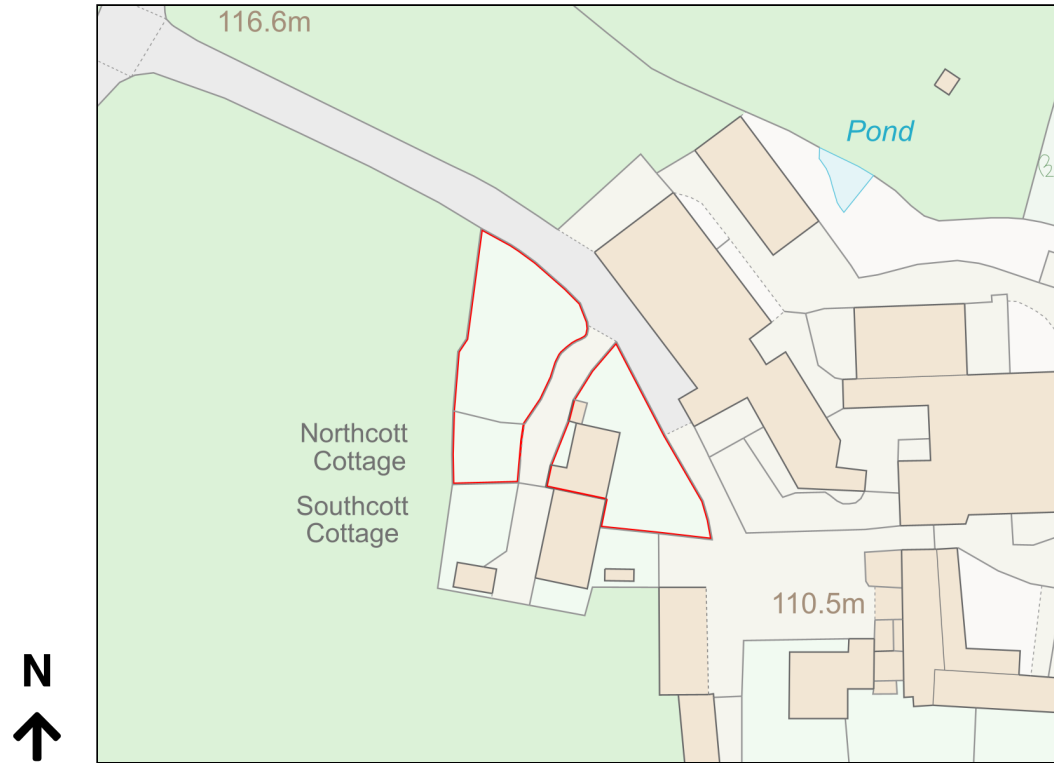

Location Plan

Site Address: Northcott Cottage, Road From Sturt Cottage To Peters Green, Morchard Bishop, EX17 6SJ

Date Produced: 06-Dec-2023

Scale: 1:1250 @A4

Planning Portal Reference: PP-12618147v1