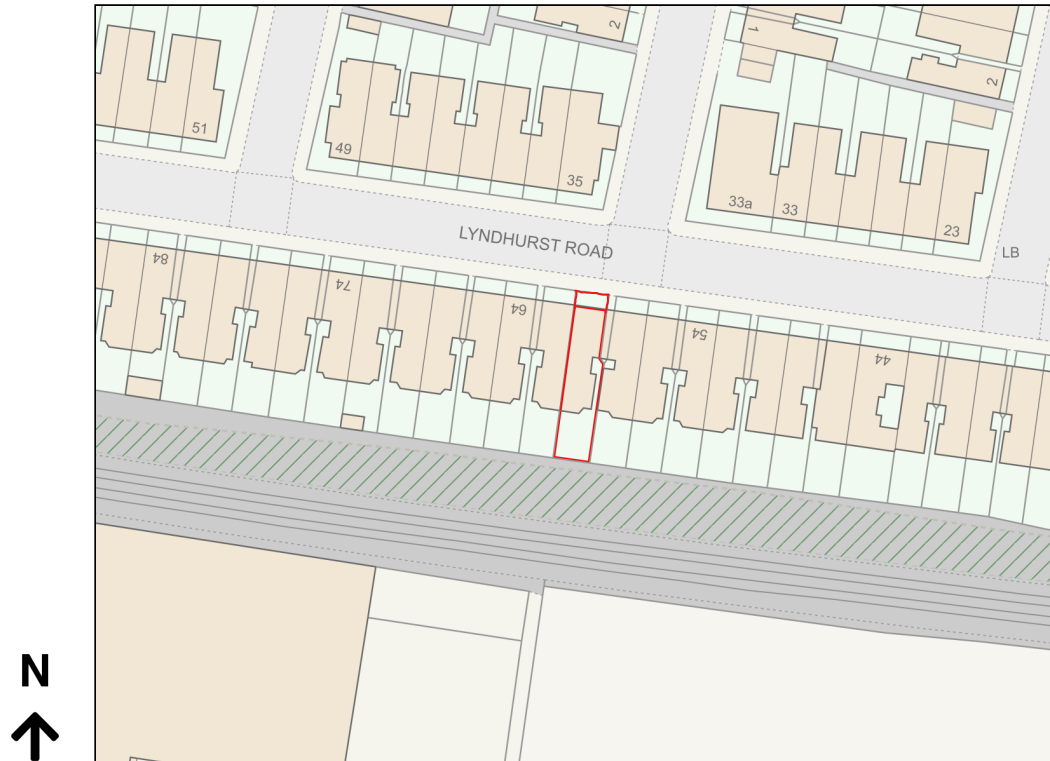

Location Plan

Site Address: Ground Floor Flat, 60, Lyndhurst Road, Hove, BN3 6FB

Date Produced: 23-Nov-2023

Scale: 1:1250 @A4

Planning Portal Reference: PP-12601321v1