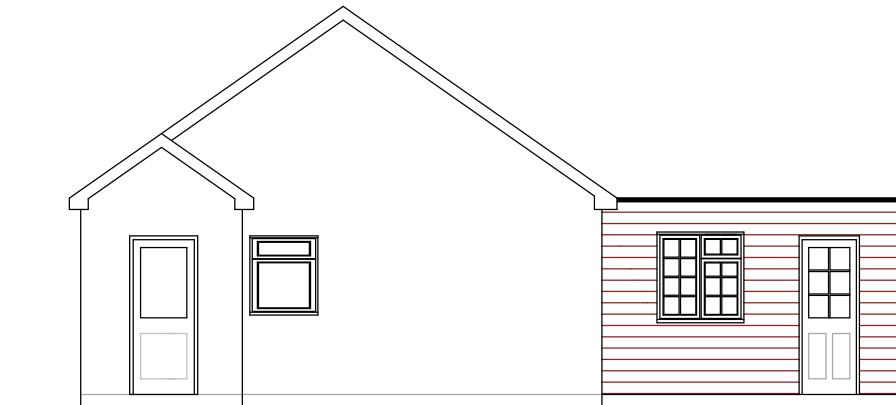

Existing Front Elevation

Proposed Front Elevation

Mr B Baxter
4 Arundel Close
Passfield
Liphook, GU30 7RW

Drawing : FE 1.3
Front Elevations {Rev 23/11/23}

Scale 1:100 on A4

Agent: Yateley Drawing Service Ltd
www.YateleyDrawingService.co.uk