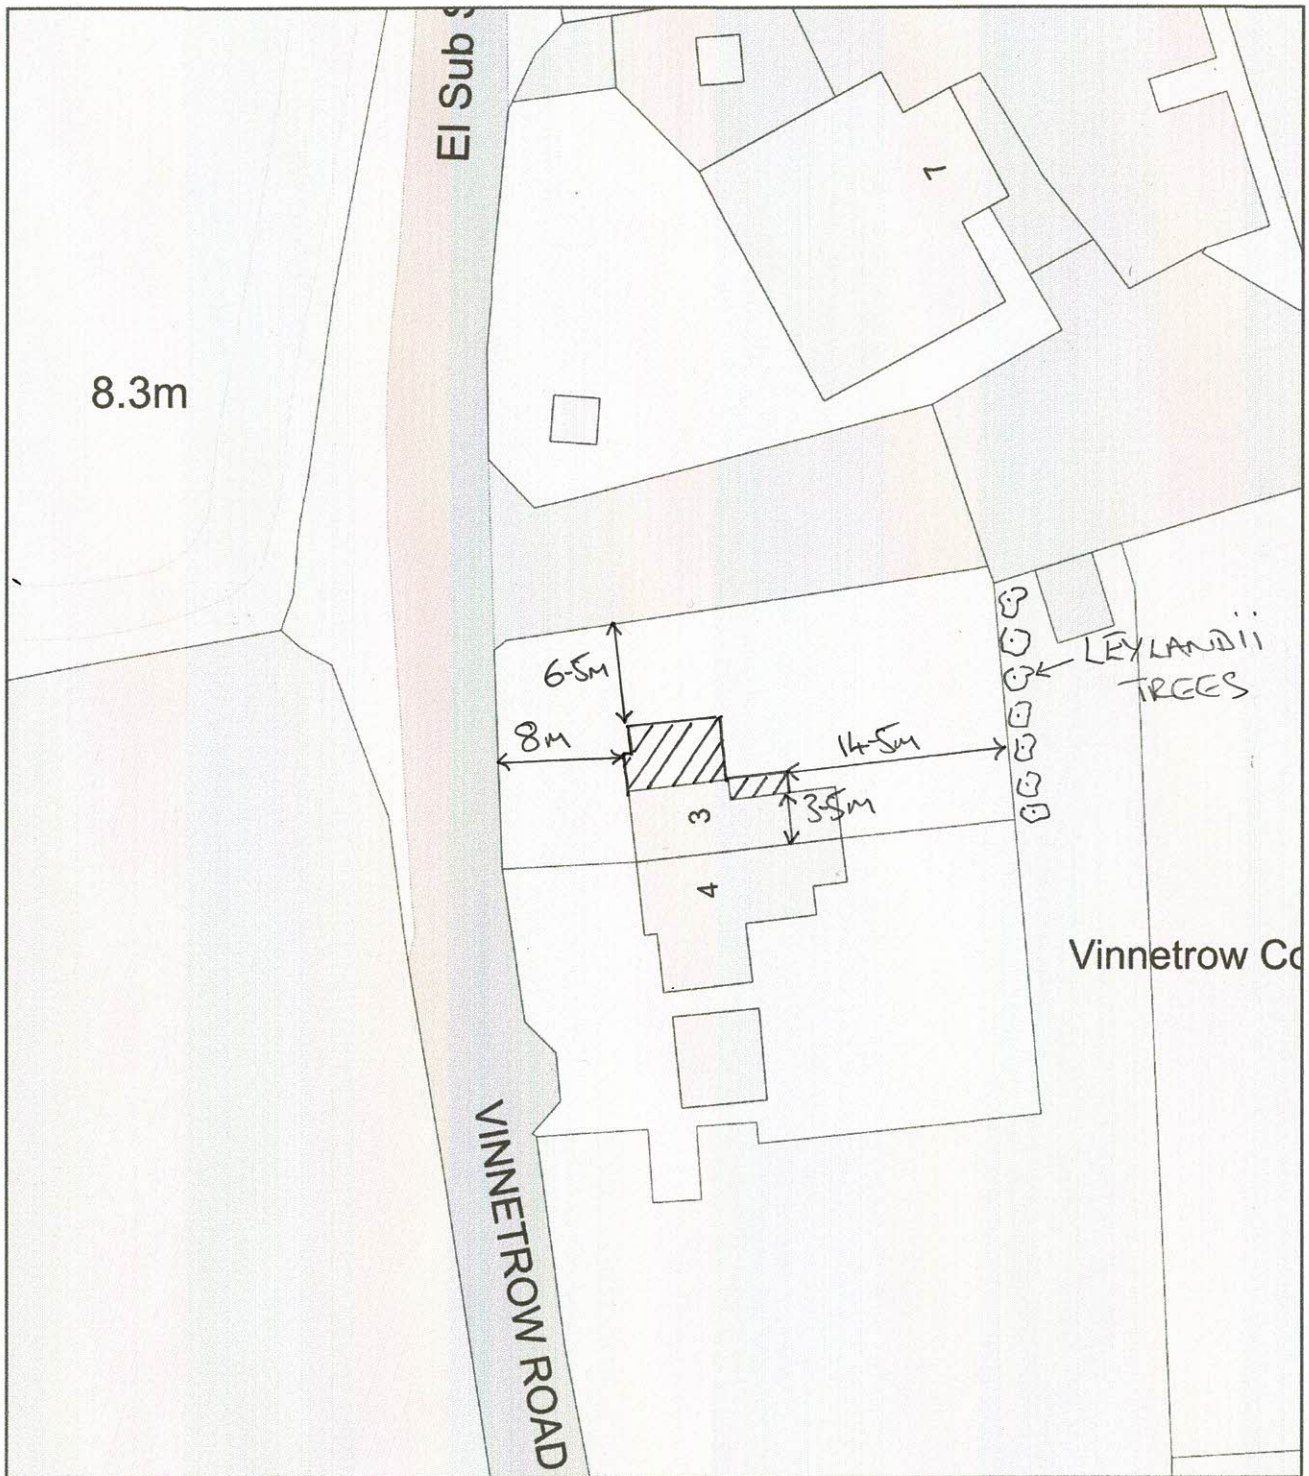

BLOCK PLAN 3 VINNETROW COTTAGES

Plan Produced for: MRS. & MRS. HENSHAW

Date Produced: 18 Sep 2023

Plan Reference Number: TQRQM23261173354892

Scale: 1:500 @ A4