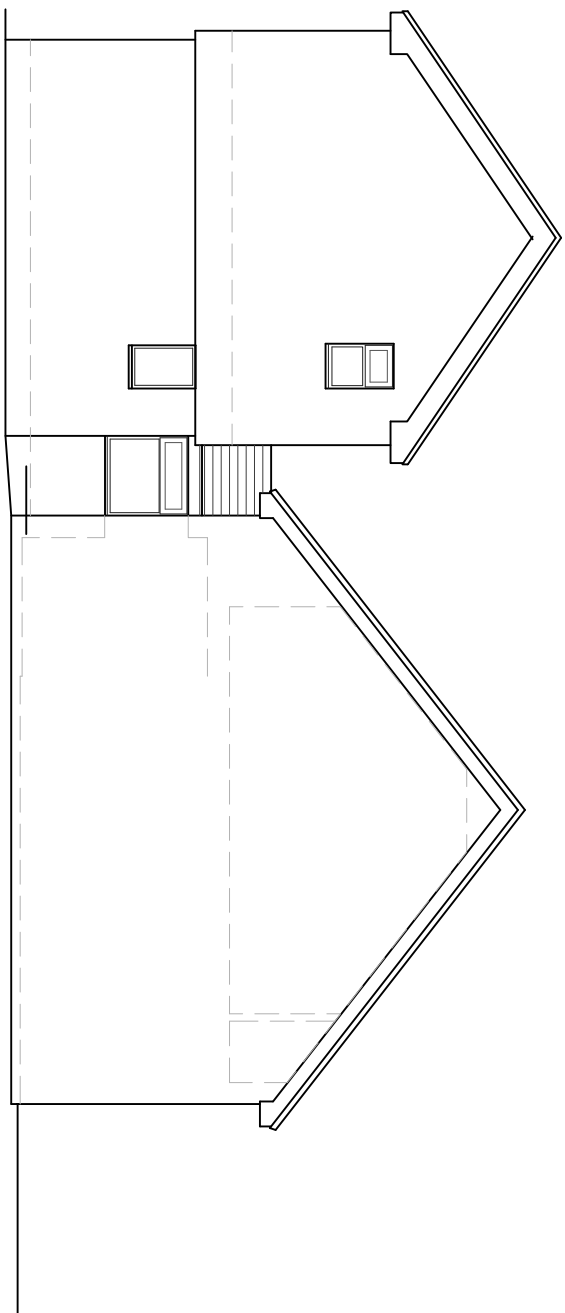

North Elevation

West Elevation

Scale in metres

DRAWING  
As Existing  
North and West Elevations

NUMBER 202317.Exg 04  
REVISION  
SCALE 1:100 @ A3  
DATE November 2023

PROJECT  
Proposed extensions and alterations at Shore House  
West Strand, West Wittering, Chichester PO20 8AU

CLIENT  
Lucy and Justin Eede

**Benjamin Favier Architects**

23 Twitten Way Worthing BN14 7JU T. 01903 209635 M. 07946 380099