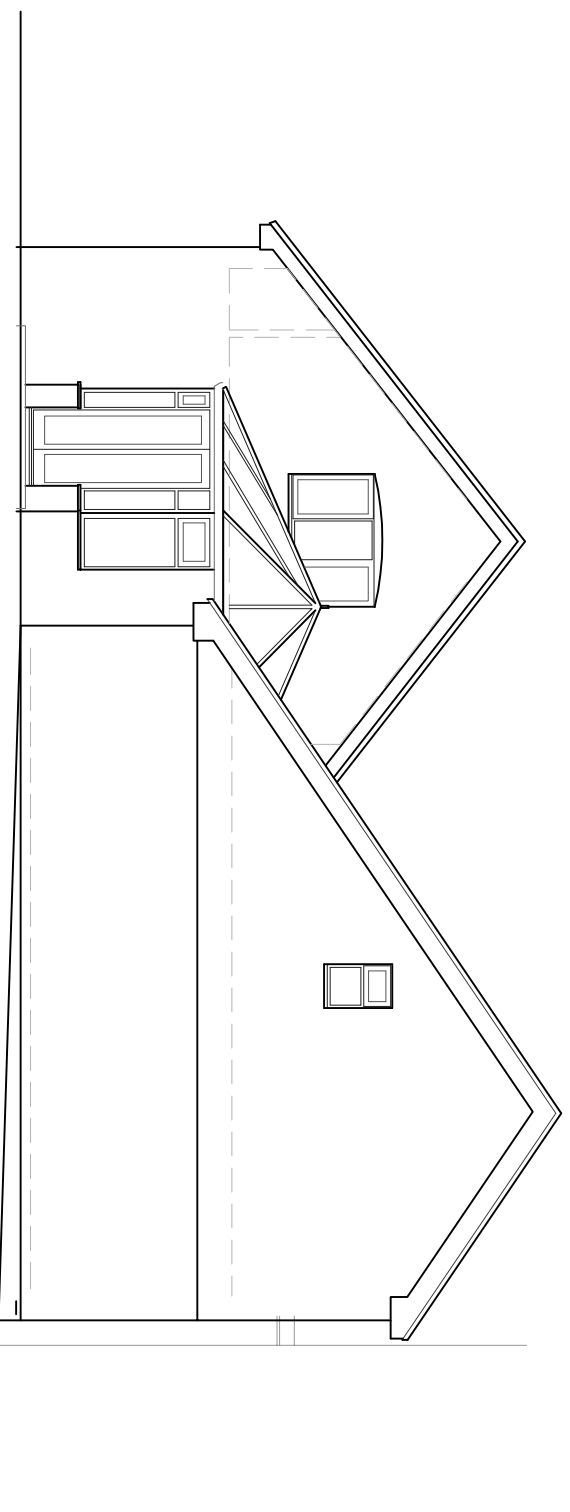

South Elevation

East Elevation

Scale in metres

DRAWING NUMBER 202317.Exg 03
As Existing REVISION
South and East Elevations SCALE 1:100 @ A3
DATE November 2023

PROJECT
Proposed extensions and alterations of Shore House
West Strand, West Wittering, Chichester PO20 8AU

CLIENT
Lucy and Justin Eede

Benjamin Favier Architects

23 Twitten Way Worthing BN14 7JU T. 01903 209635 M. 07946 380099