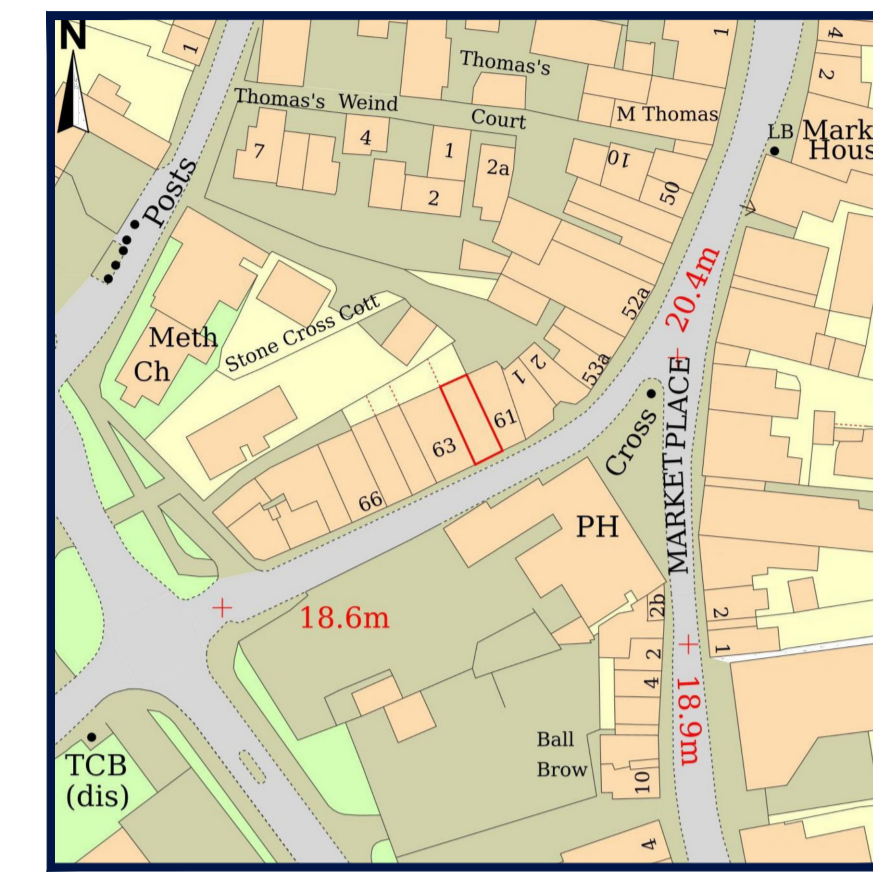

BLOCK PLAN - 1:500

SIGNAGE KEY:

- Fascia Sign
- Projecting Sign
- Statutory Signage
- ATM Surround

LOCATION PLAN - 1:1250

- 500mm Projecting Sign
- ATM Surround
- Statutory Signage
- Fascia Sign

REVISIONS	LETTER	DESCRIPTION	DATE