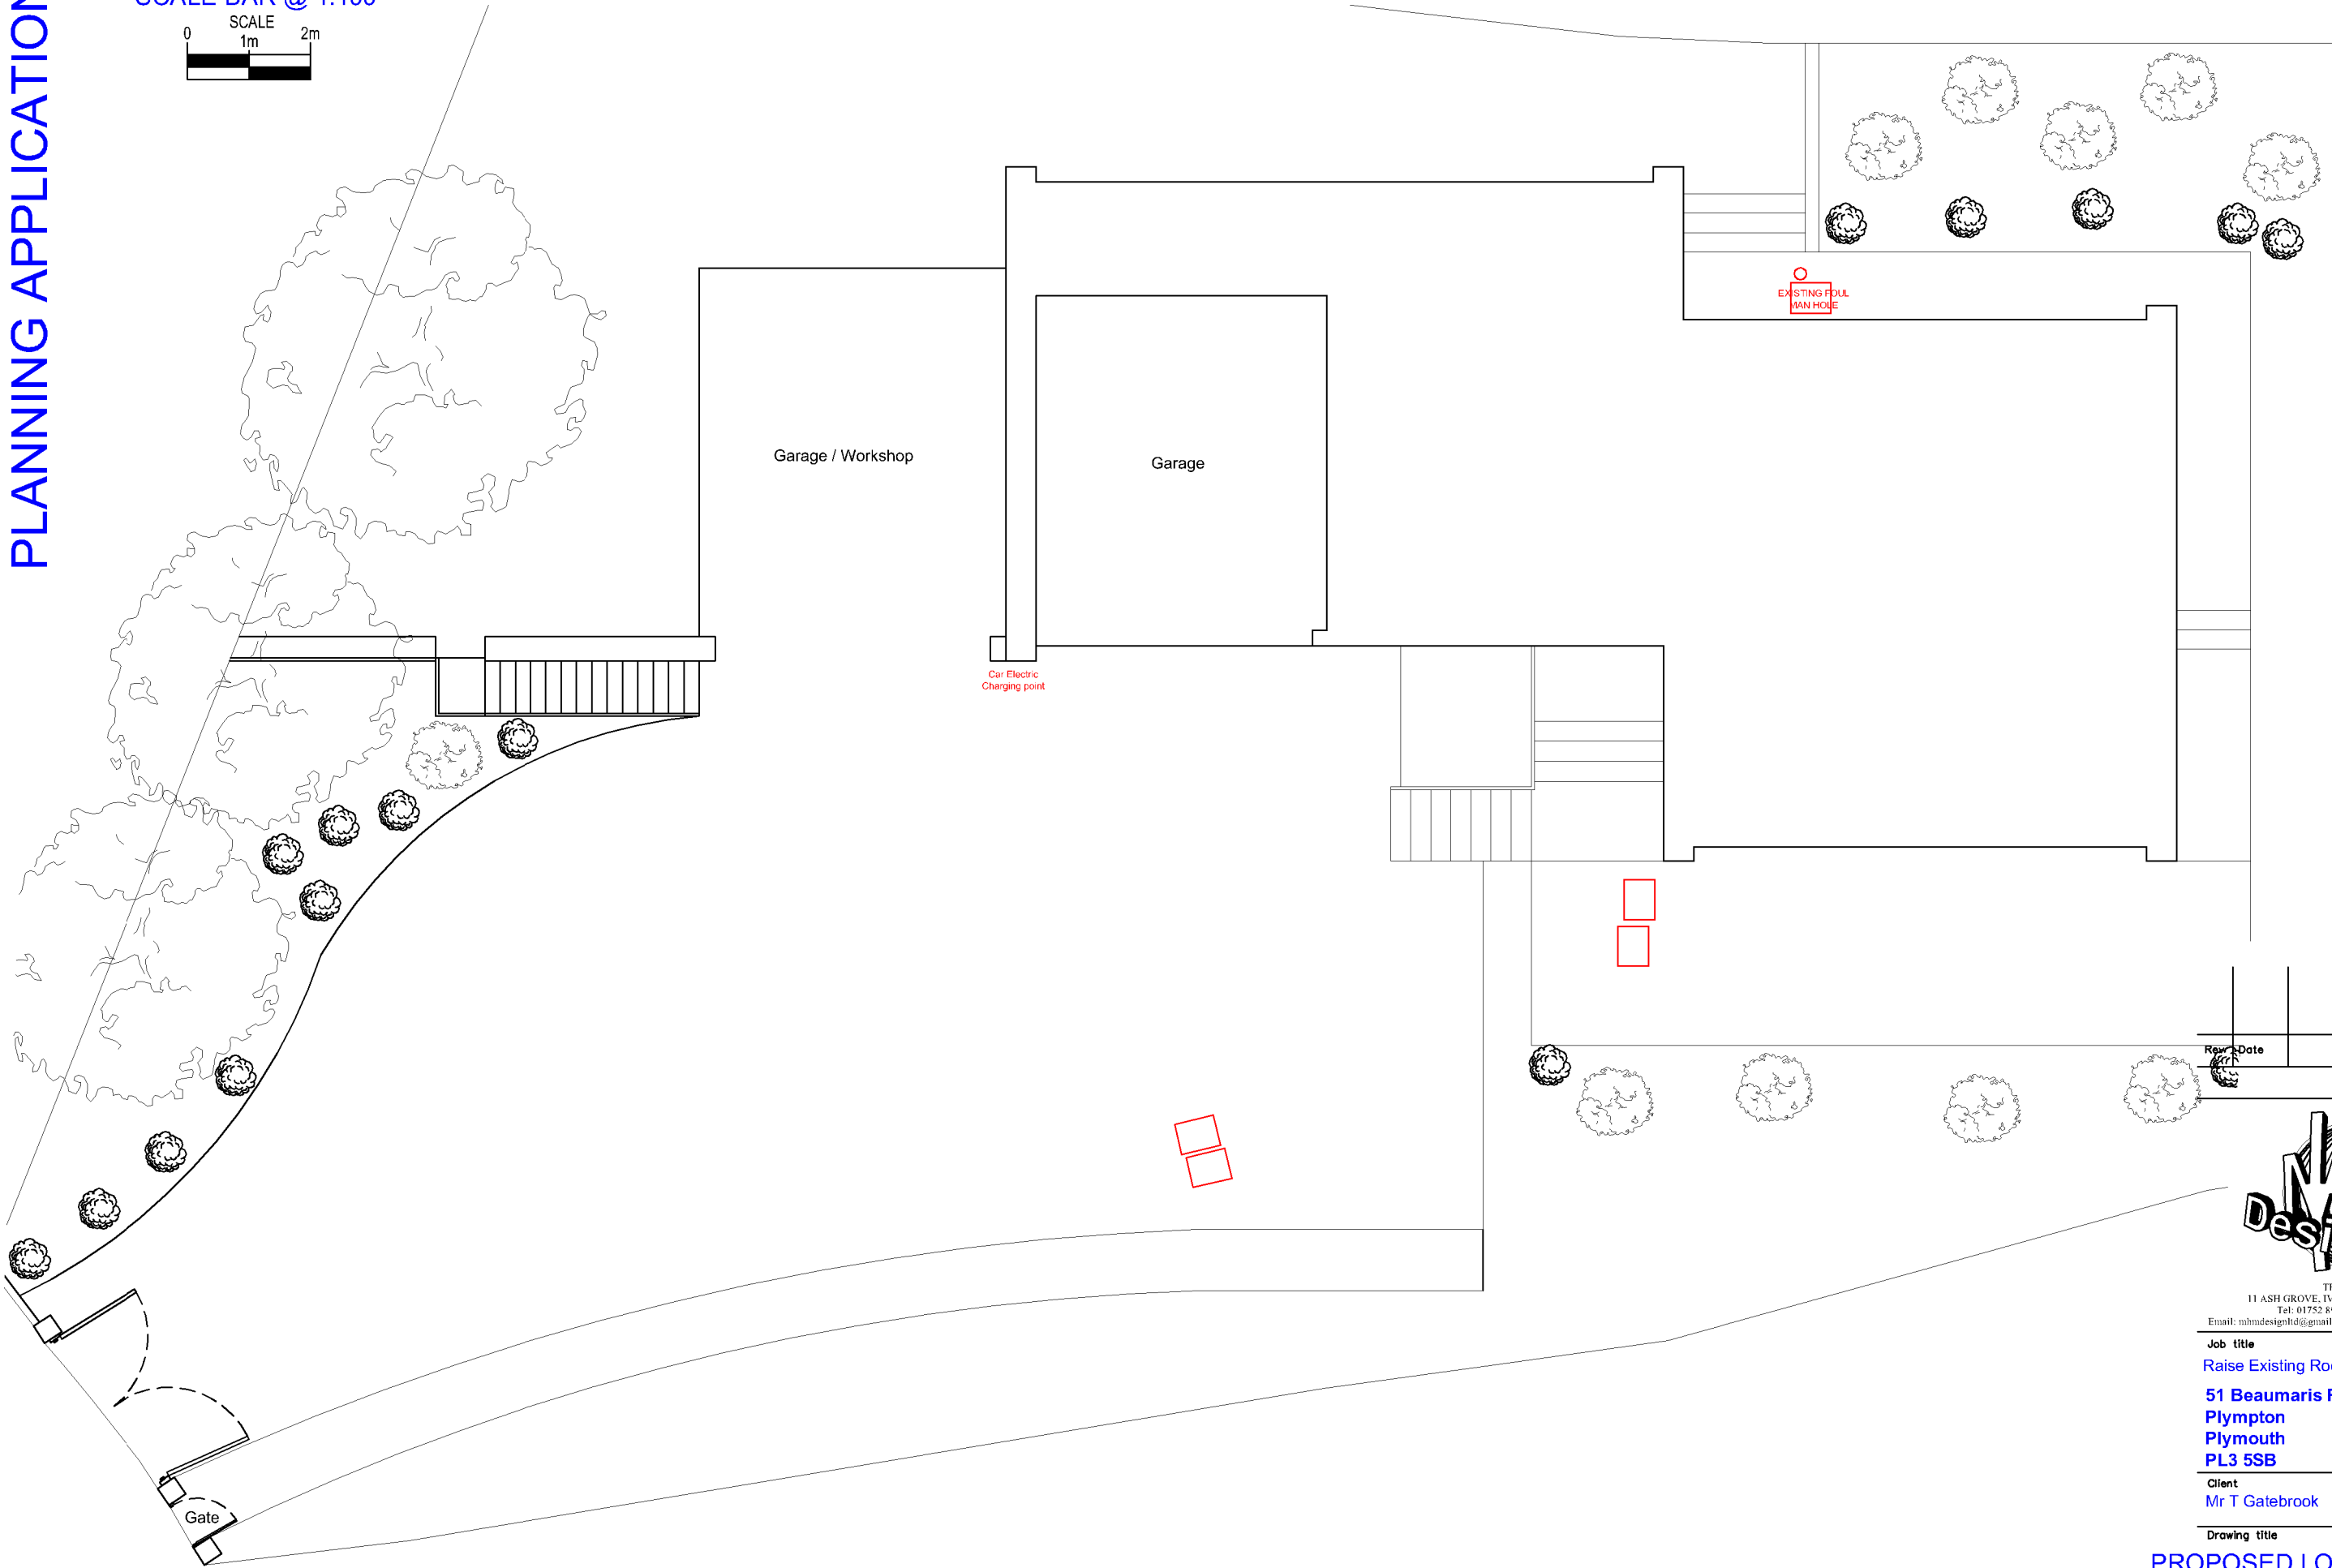

SCALE BAR @ 1:100

Rev	Date	Description

THE MEADOW  
11 ASH GROVE, IVYBRIDGE, DEVON, PL21 0HX  
Tel: 01752 893088 Mob: 07866 802745  
Email: mhmdesignltd@gmail.com Web: http://www.mhmdesignltd.co.uk

Job title  
**Raise Existing Roof for a New First Floor**  
**51 Beaumaris Road**  
**Plympton**  
**Plymouth**  
**PL3 5SB**

Client  
**Mr T Gatebrook**

Drawing title  
**PROPOSED LOWER GROUND FLOOR PLAN**

PLANNING APPLICATION

Scale	Date	Drawn	Checked
A3 1:100	Dec 2023	MHM	
Drawing Number		Revision	

**D2307A - 008**

**PROPOSED LOWER GROUND FLOOR PLAN SCALE 1:100**