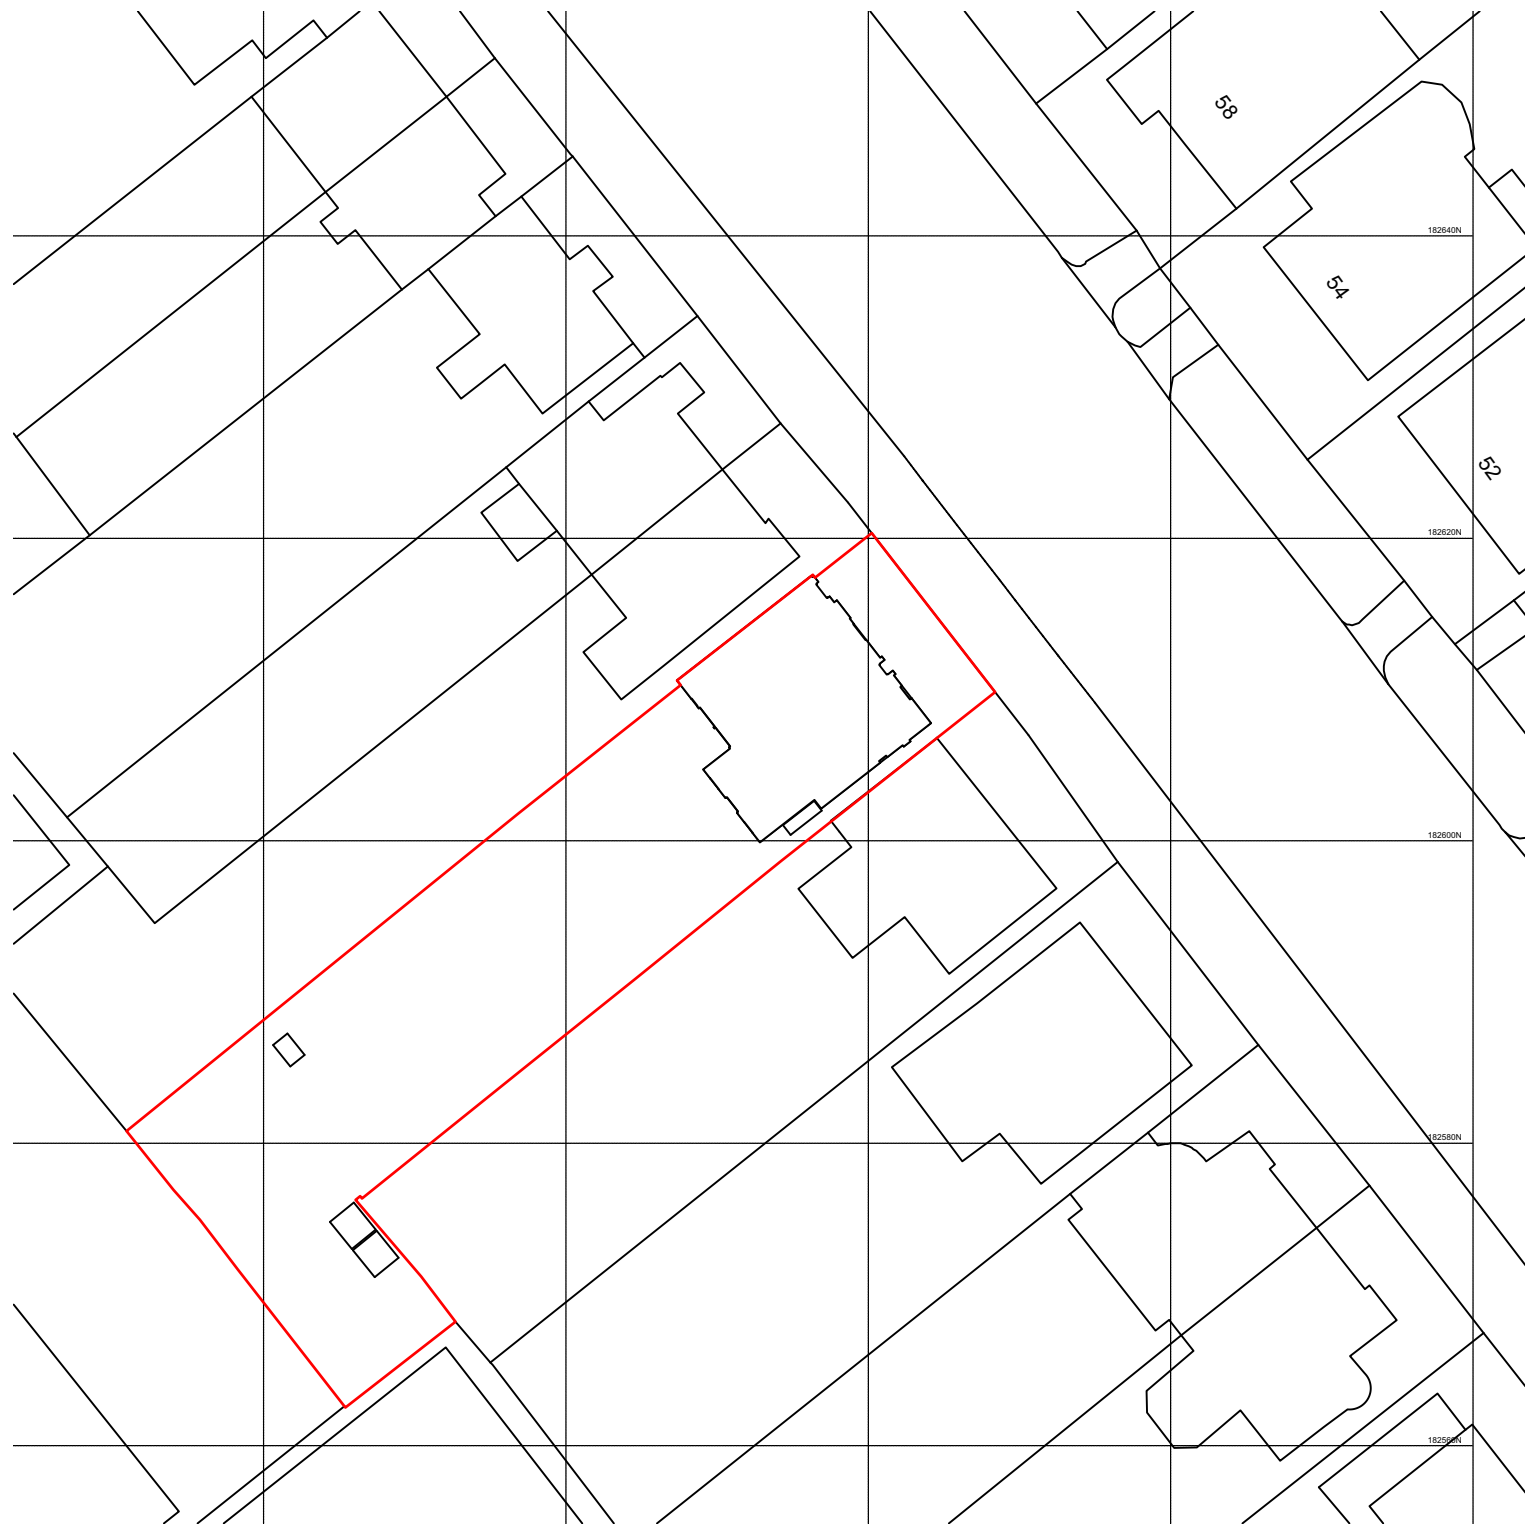

© This drawing is the property of Miltiadou Cook Mitzman architects. No disclosure or copy of it may be made without the written permission of Miltiadou Cook Mitzman architects.

1. **For construction purposes:**
2. Do not scale this drawing.
   - All dimensions and levels to be checked on site.
   - Discrepancies to be reported to Miltiadou Cook Mitzman architects before proceeding.
   - If in any doubt about information on this drawing contact Miltiadou Cook Mitzman architects.

REVISION NUMBER	DATE	BY	NOTES
P1	10/11/2023	ME	Issued for planning

(c) Crown Copyright and Database Rights 2023 OS 100060020

MILTADOU COOK MITZMAN architects llp
MCMa

020 7722 8525 Unit 1 Primrose Mews
office@mcma.design Sharpleshall Street
www.mcma.design London NW1 8YW

CLIENT
Mr & Mrs Edgar

PROJECT
45 Hamilton Terrace,
London NW8 9RG

SHEET TITLE
OS Map

SCALE
1:500

DATE CREATED 07/08/2023 **FILE REFERENCE**

DRAWING NUMBER	REVISION
403-DWG-000	P1