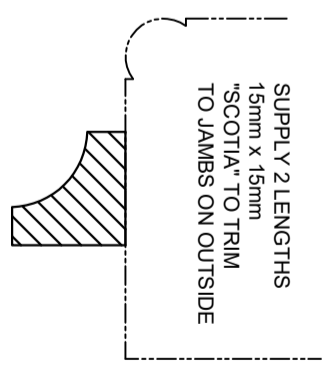

EVERYTHING IN DOORS FROM GLASS LINE IN "CLEAR" FINISH, S. AMERICAN MAHOGANAY

| | | | | | |
|---|--|--|--|--|--|
|  Bespoke Joinery | | Title: PORTMAN SQUARE DRAWING ROOM DOOR SECTIONS | | Created by: Grzegorz Jasnoch | |
|  BUILDING SERVICES LTD | | Comments: SURVEY 14. NOV. 2022. | | Date: 13.01.2023 | |
| | | | | Scale: 1:1 | |