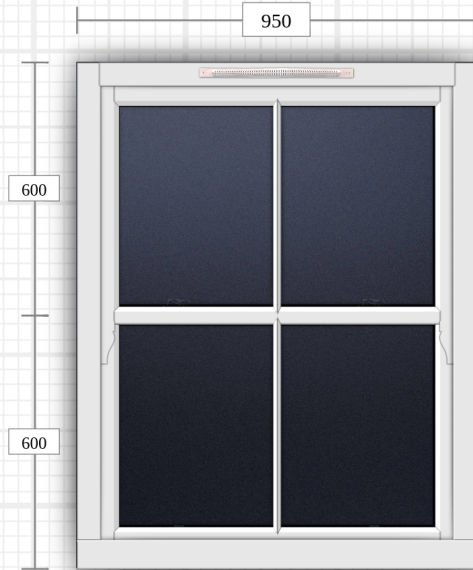

Technical detail: 5 - Bedroom 2 - Supply & Fit - Sash box removal

Quantity: 1

☀ **Viewed from outside**