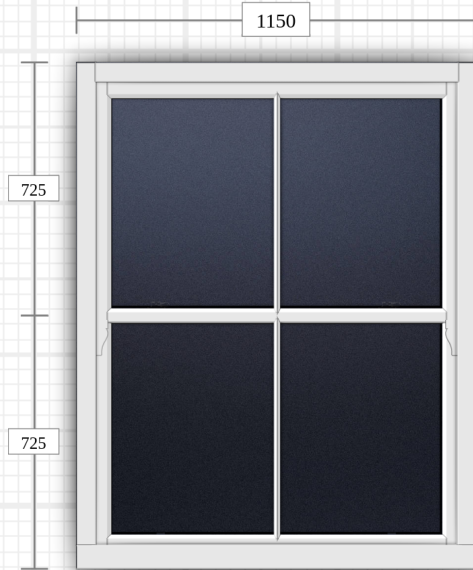

Technical detail: 1 - Front Kitchen - Supply & Fit - Sash box removal

Quantity: 1

☀ Viewed from outside

💡 Viewed from inside

Traditional Sliding Sash Spiral Balance

Species:	Redwood FJ
Frame Bottom:	Trad SS SB 168mm Outer Frame Cill
Frame LR:	Trad SS SB 168mm Outer Frame Jamb
Frame Top:	Trad SS SB 168mm Outer Frame Head
Sash Bottom Rail:	Trad SS SB Sash B Rail 56mm
Sash Lower Meeting Rail:	Trad SS SB Sash T Rail (Mtg) Inner 56mm
Sash Sides:	Trad SS SB Sash Stiles 56mm
Sash Top Rail:	Trad SS SB Sash T Rail 56mm
Sash Upper Meeting Rail:	Trad SS SB Sash B (Mtg) Outer 56mm
Bead:	Trad CMT 24mm Bead
Astragal bar:	16mm Lambs Tongue