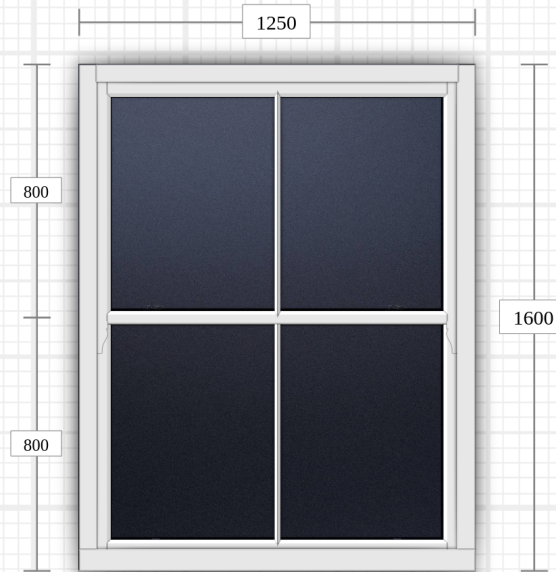

Quantity: 1

☀ Viewed from outside

💡 Viewed from inside

Traditional Sliding Sash Spiral Balance

Species:	Redwood FJ
Frame Bottom:	Trad SS SB 168mm Outer Frame Cill
Frame LR:	Trad SS SB 168mm Outer Frame Jamb
Frame Top:	Trad SS SB 168mm Outer Frame Head
Sash Bottom Rail:	Trad SS SB Sash B Rail 56mm
Sash Lower Meeting Rail:	Trad SS SB Sash T Rail (Mtg) Inner 56mm
Sash Sides:	Trad SS SB Sash Stiles 56mm
Sash Top Rail:	Trad SS SB Sash T Rail 56mm
Sash Upper Meeting Rail:	Trad SS SB Sash B (Mtg) Outer 56mm
Bead:	Trad CMT 24mm Bead
Astragal bar:	16mm Lambs Tongue