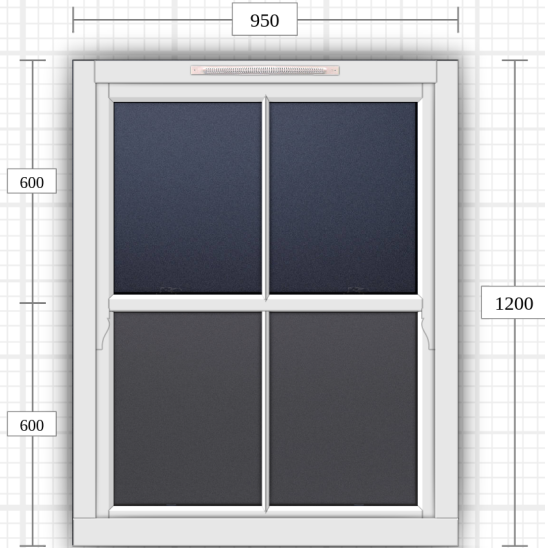

Technical detail: 7 - Bathroom - Supply & Fit - Sash box removal

Quantity: 1

☀ **Viewed from outside**