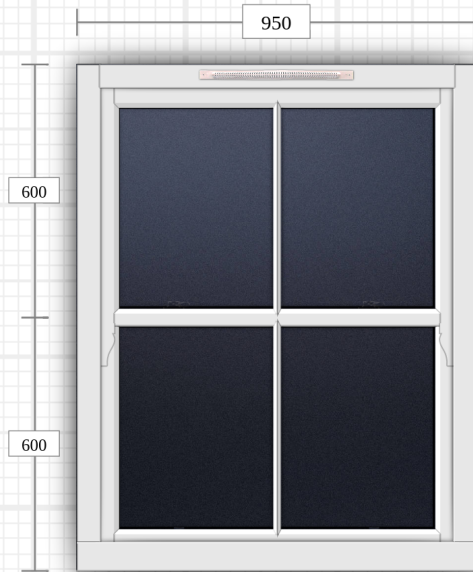

Quantity: 1

☀ **Viewed from outside**

💡 **Viewed from inside**

Traditional Sliding Sash Spiral Balance

Species:	Redwood FJ
Frame Bottom:	Trad SS SB 168mm Outer Frame Cill
Frame LR:	Trad SS SB 168mm Outer Frame Jamb
Frame Top:	Trad SS SB 168mm Outer Frame Head
Sash Bottom Rail:	Trad SS SB Sash B Rail 56mm
Sash Lower Meeting Rail:	Trad SS SB Sash T Rail (Mtg) Inner 56mm
Sash Sides:	Trad SS SB Sash Stiles 56mm
Sash Top Rail:	Trad SS SB Sash T Rail 56mm
Sash Upper Meeting Rail:	Trad SS SB Sash B (Mtg) Outer 56mm
Bead:	Trad CMT 24mm Bead
Astragal bar:	16mm Lambs Tongue