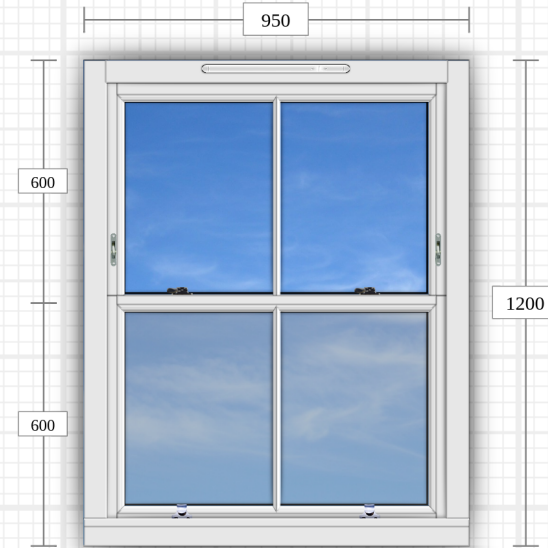

Traditional Sliding Sash Spiral Balance

Species:	Redwood FJ
Frame Bottom:	Trad SS SB 168mm Outer Frame Cill
Frame LR:	Trad SS SB 168mm Outer Frame Jamb
Frame Top:	Trad SS SB 168mm Outer Frame Head
Sash Bottom Rail:	Trad SS SB Sash B Rail 56mm
Sash Lower Meeting Rail:	Trad SS SB Sash T Rail (Mtg) Inner 56mm
Sash Sides:	Trad SS SB Sash Stiles 56mm
Sash Top Rail:	Trad SS SB Sash T Rail 56mm
Sash Upper Meeting Rail:	Trad SS SB Sash B (Mtg) Outer 56mm
Bead:	Trad CMT 24mm Bead
Astragal bar:	16mm Lambs Tongue