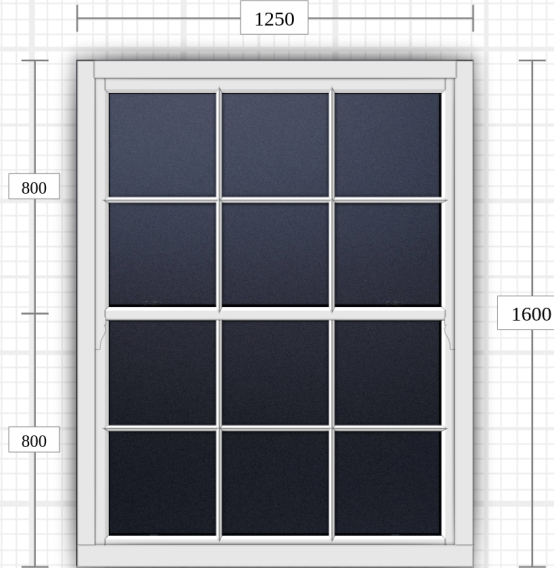

Quantity: 1

☀ Viewed from outside

💡 Viewed from inside

Traditional Sliding Sash Spiral Balance

Species:	Redwood FJ
Frame Bottom:	Trad SS SB 168mm Outer Frame Cill
Frame LR:	Trad SS SB 168mm Outer Frame Jamb
Frame Top:	Trad SS SB 168mm Outer Frame Head
Sash Bottom Rail:	Trad SS SB Sash B Rail 56mm
Sash Lower Meeting Rail:	Trad SS SB Sash T Rail (Mtg) Inner 56mm
Sash Sides:	Trad SS SB Sash Stiles 56mm
Sash Top Rail:	Trad SS SB Sash T Rail 56mm
Sash Upper Meeting Rail:	Trad SS SB Sash B (Mtg) Outer 56mm
Bead:	Trad CMT 24mm Bead
Astragal bar:	16mm Lambs Tongue