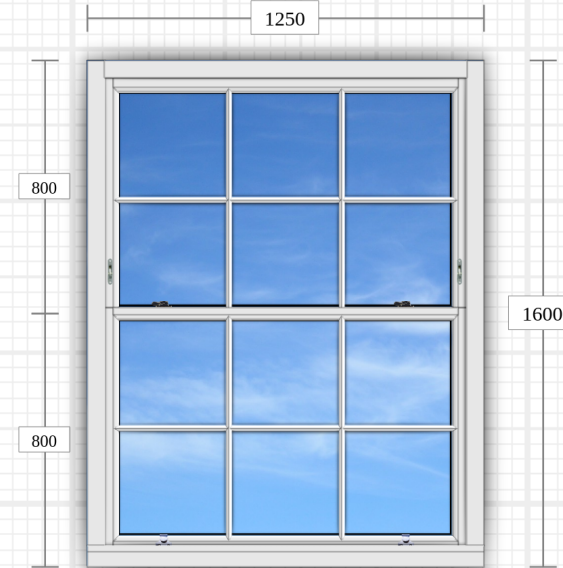

Quantity: 1

☀ Viewed from outside

💡 Viewed from inside

Traditional Sliding Sash Spiral Balance

Species:	Redwood FJ
Frame Bottom:	Trad SS SB 168mm Outer Frame Cill
Frame LR:	Trad SS SB 168mm Outer Frame Jamb
Frame Top:	Trad SS SB 168mm Outer Frame Head
Sash Bottom Rail:	Trad SS SB Sash B Rail 56mm
Sash Lower Meeting Rail:	Trad SS SB Sash T Rail (Mtg) Inner 56mm
Sash Sides:	Trad SS SB Sash Stiles 56mm
Sash Top Rail:	Trad SS SB Sash T Rail 56mm
Sash Upper Meeting Rail:	Trad SS SB Sash B (Mtg) Outer 56mm
Bead:	Trad CMT 24mm Bead
Astragal bar:	16mm Lambs Tongue