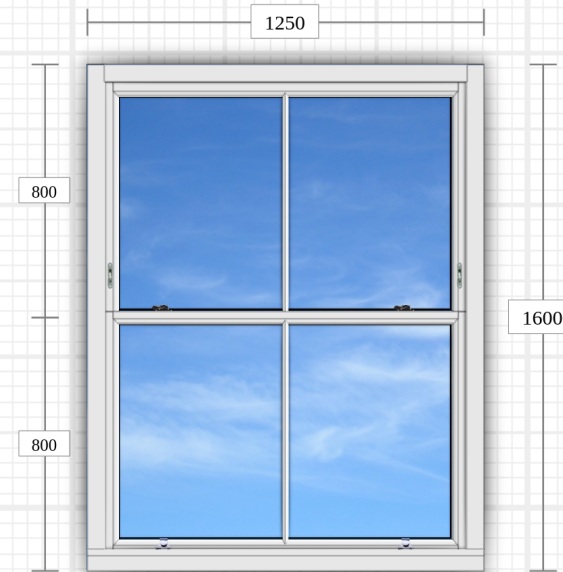

Quantity: 1

☀ Viewed from outside

💡 Viewed from inside

Traditional Sliding Sash Spiral Balance

Species:	Redwood FJ
Frame Bottom:	Trad SS SB 168mm Outer Frame Cill
Frame LR:	Trad SS SB 168mm Outer Frame Jamb
Frame Top:	Trad SS SB 168mm Outer Frame Head
Sash Bottom Rail:	Trad SS SB Sash B Rail 56mm
Sash Lower Meeting Rail:	Trad SS SB Sash T Rail (Mtg) Inner 56mm
Sash Sides:	Trad SS SB Sash Stiles 56mm
Sash Top Rail:	Trad SS SB Sash T Rail 56mm
Sash Upper Meeting Rail:	Trad SS SB Sash B (Mtg) Outer 56mm
Bead:	Trad CMT 24mm Bead
Astragal bar:	16mm Lambs Tongue