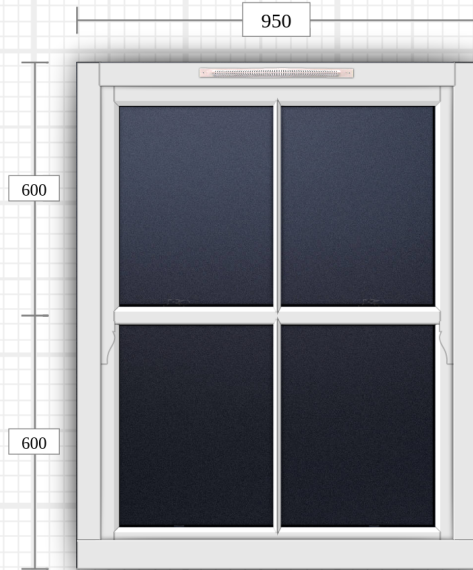

Technical detail: 6 - Bedroom 3 - Supply & Fit - Sash box removal

Quantity: 1

☀ **Viewed from outside**