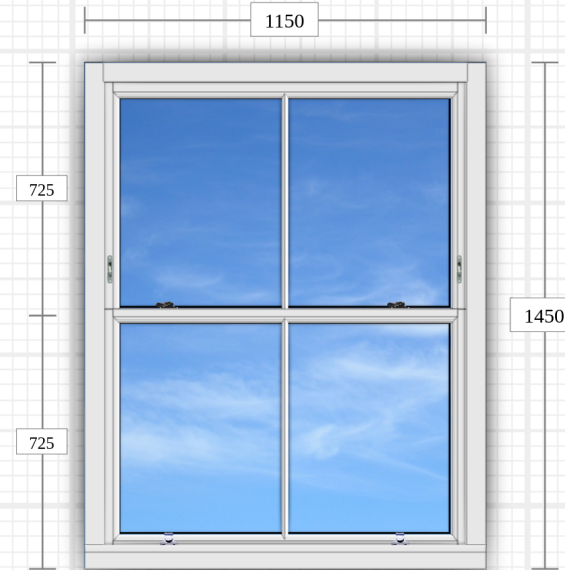

Technical detail: 1 - Front Kitchen - Supply & Fit - Sash box removal

Quantity: 1

☀ **Viewed from outside**

💡 **Viewed from inside**

Traditional Sliding Sash Spiral Balance

Species:	Redwood FJ
Frame Bottom:	Trad SS SB 168mm Outer Frame Cill
Frame LR:	Trad SS SB 168mm Outer Frame Jamb
Frame Top:	Trad SS SB 168mm Outer Frame Head
Sash Bottom Rail:	Trad SS SB Sash B Rail 56mm
Sash Lower Meeting Rail:	Trad SS SB Sash T Rail (Mtg) Inner 56mm
Sash Sides:	Trad SS SB Sash Stiles 56mm
Sash Top Rail:	Trad SS SB Sash T Rail 56mm
Sash Upper Meeting Rail:	Trad SS SB Sash B (Mtg) Outer 56mm
Bead:	Trad CMT 24mm Bead
Astragal bar:	16mm Lambs Tongue