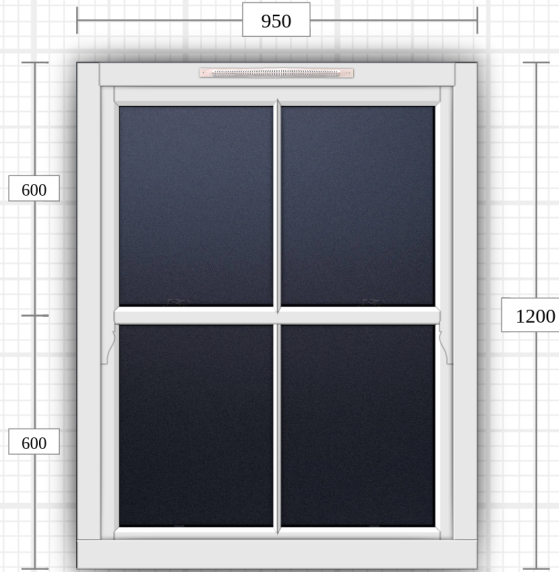

Technical detail: 5 - Bedroom 2 - Supply & Fit - Sash box removal

Quantity: 1

☀ Viewed from outside