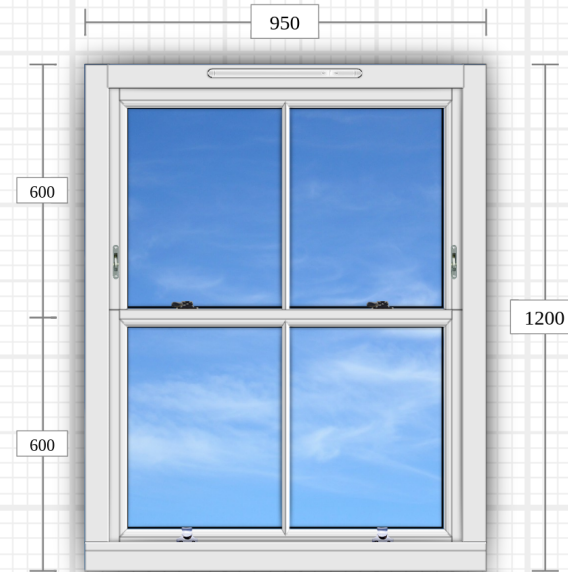

Traditional Sliding Sash Spiral Balance

Species:	Redwood FJ
Frame Bottom:	Trad SS SB 168mm Outer Frame Cill
Frame LR:	Trad SS SB 168mm Outer Frame Jamb
Frame Top:	Trad SS SB 168mm Outer Frame Head
Sash Bottom Rail:	Trad SS SB Sash B Rail 56mm
Sash Lower Meeting Rail:	Trad SS SB Sash T Rail (Mtg) Inner 56mm
Sash Sides:	Trad SS SB Sash Stiles 56mm
Sash Top Rail:	Trad SS SB Sash T Rail 56mm
Sash Upper Meeting Rail:	Trad SS SB Sash B (Mtg) Outer 56mm
Bead:	Trad CMT 24mm Bead
Astragal bar:	16mm Lambs Tongue