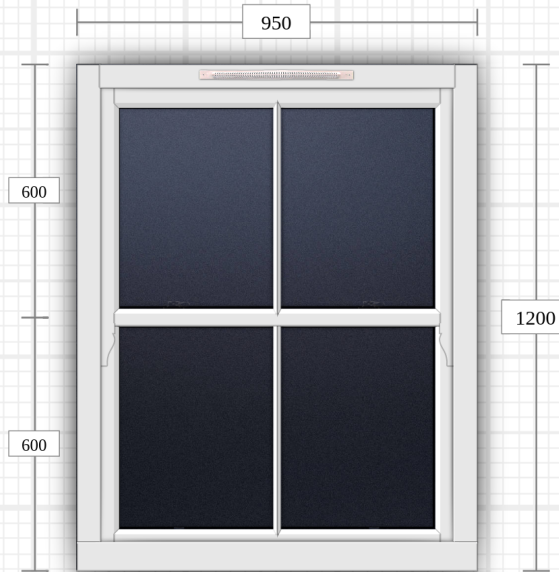

Technical detail: 6 - Bedroom 3 - Supply & Fit - Sash box removal

Quantity: 1

☀ **Viewed from outside**