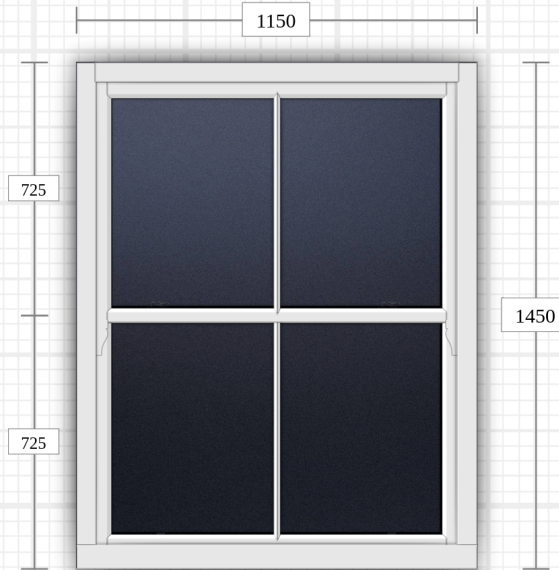

Technical detail: 1 - Front Kitchen - Supply & Fit - Sash box removal

Quantity: 1

☀ **Viewed from outside**

💡 **Viewed from inside**

Traditional Sliding Sash Spiral Balance

Species:	Redwood FJ
Frame Bottom:	Trad SS SB 168mm Outer Frame Cill
Frame LR:	Trad SS SB 168mm Outer Frame Jamb
Frame Top:	Trad SS SB 168mm Outer Frame Head
Sash Bottom Rail:	Trad SS SB Sash B Rail 56mm
Sash Lower Meeting Rail:	Trad SS SB Sash T Rail (Mtg) Inner 56mm
Sash Sides:	Trad SS SB Sash Stiles 56mm
Sash Top Rail:	Trad SS SB Sash T Rail 56mm
Sash Upper Meeting Rail:	Trad SS SB Sash B (Mtg) Outer 56mm
Bead:	Trad CMT 24mm Bead
Astragal bar:	16mm Lambs Tongue