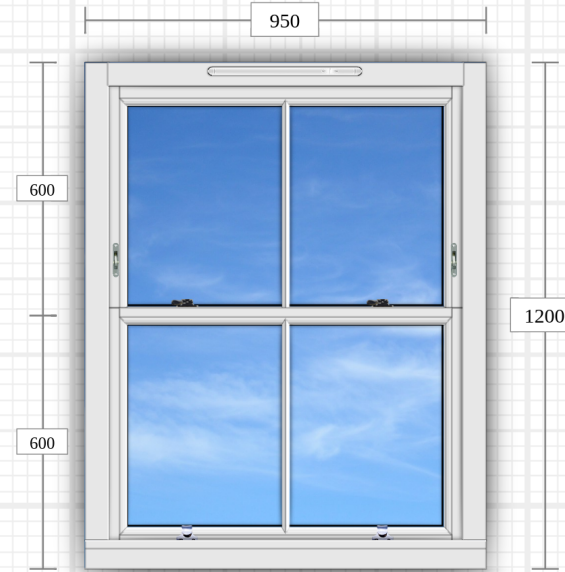

Glass: 31dB Std Float 4/16Ar/4T - Aluminium Silver - back to back spacer - Clear

Technical detail: 5 - Bedroom 2 - Supply & Fit - Sash box removal

Quantity: 1

☀ Viewed from outside

💡 Viewed from inside

Traditional Sliding Sash Spiral Balance