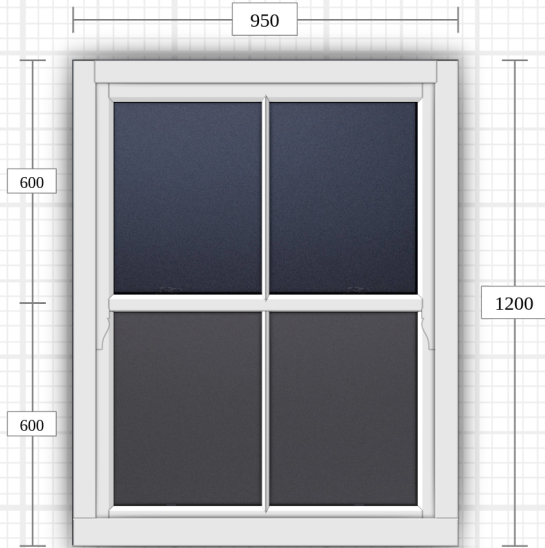

Technical detail: 7 - Bathroom - Supply & Fit - Sash box removal

Quantity: 1

☀ **Viewed from outside**