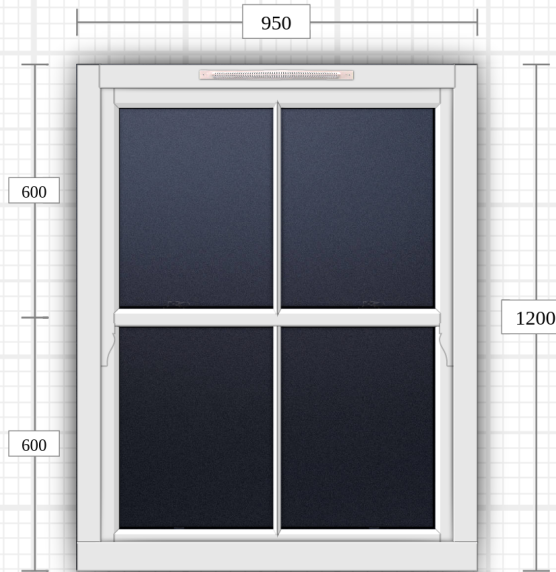

Quantity: 1

☀ **Viewed from outside**

💡 **Viewed from inside**

Traditional Sliding Sash Spiral Balance

Species:	Redwood FJ
Frame Bottom:	Trad SS SB 168mm Outer Frame Cill
Frame LR:	Trad SS SB 168mm Outer Frame Jamb
Frame Top:	Trad SS SB 168mm Outer Frame Head
Sash Bottom Rail:	Trad SS SB Sash B Rail 56mm
Sash Lower Meeting Rail:	Trad SS SB Sash T Rail (Mtg) Inner 56mm
Sash Sides:	Trad SS SB Sash Stiles 56mm
Sash Top Rail:	Trad SS SB Sash T Rail 56mm
Sash Upper Meeting Rail:	Trad SS SB Sash B (Mtg) Outer 56mm
Bead:	Trad CMT 24mm Bead
Astragal bar:	16mm Lambs Tongue