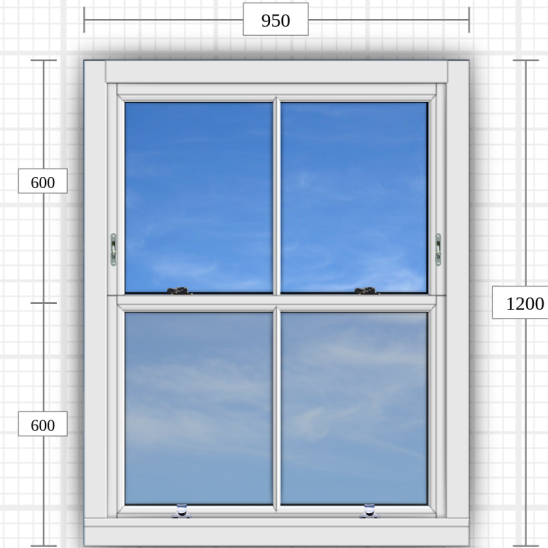

Traditional Sliding Sash Spiral Balance

Species:	Redwood FJ
Frame Bottom:	Trad SS SB 168mm Outer Frame Cill
Frame LR:	Trad SS SB 168mm Outer Frame Jamb
Frame Top:	Trad SS SB 168mm Outer Frame Head
Sash Bottom Rail:	Trad SS SB Sash B Rail 56mm
Sash Lower Meeting Rail:	Trad SS SB Sash T Rail (Mtg) Inner 56mm
Sash Sides:	Trad SS SB Sash Stiles 56mm
Sash Top Rail:	Trad SS SB Sash T Rail 56mm
Sash Upper Meeting Rail:	Trad SS SB Sash B (Mtg) Outer 56mm
Bead:	Trad CMT 24mm Bead
Astragal bar:	16mm Lambs Tongue