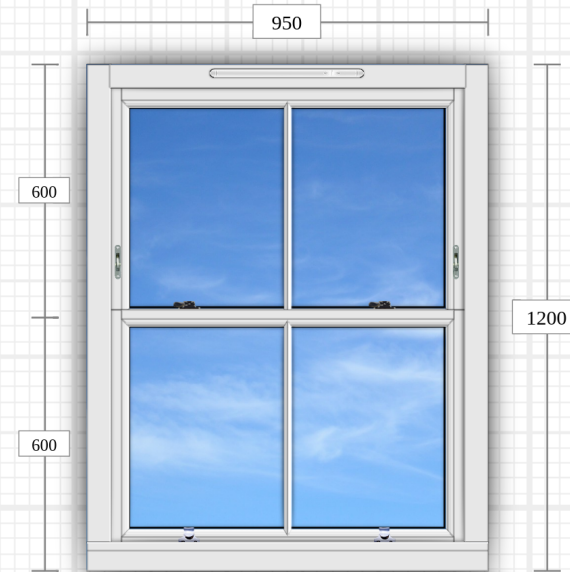

Quantity: 1

☀ **Viewed from outside**

💡 **Viewed from inside**

Traditional Sliding Sash Spiral Balance

Species:	Redwood FJ
Frame Bottom:	Trad SS SB 168mm Outer Frame Cill
Frame LR:	Trad SS SB 168mm Outer Frame Jamb
Frame Top:	Trad SS SB 168mm Outer Frame Head
Sash Bottom Rail:	Trad SS SB Sash B Rail 56mm
Sash Lower Meeting Rail:	Trad SS SB Sash T Rail (Mtg) Inner 56mm
Sash Sides:	Trad SS SB Sash Stiles 56mm
Sash Top Rail:	Trad SS SB Sash T Rail 56mm
Sash Upper Meeting Rail:	Trad SS SB Sash B (Mtg) Outer 56mm
Bead:	Trad CMT 24mm Bead
Astragal bar:	16mm Lambs Tongue