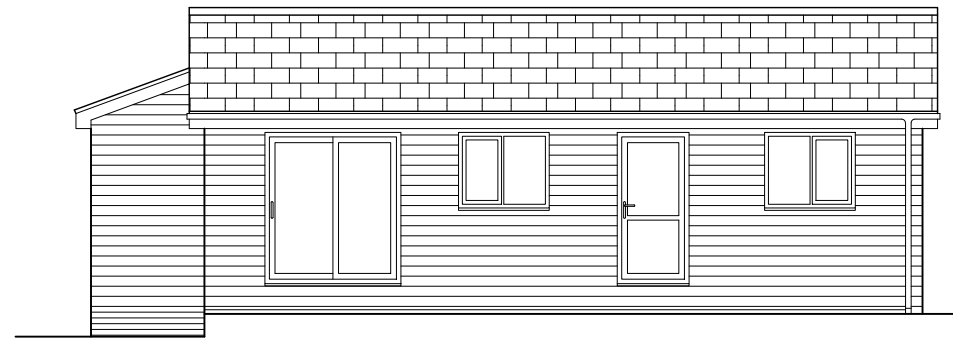

Floor Plan

West Elevation

South Elevation

East Elevation

North Elevation

Revision Date

**Building Consultancy Department**  
 1 Tollgate East, Stanway, Colchester CO3 8RS  
 Tel. 01206 216565 Fax. 01206 216540  
 Email. buildingconsultancy@fennwright.co.uk

Contract

**Star Carr Lakes  
 Brandesburton  
 Yorkshire**

drawing title

**Managers Dwelling**

client

c/o TJG

name

CB