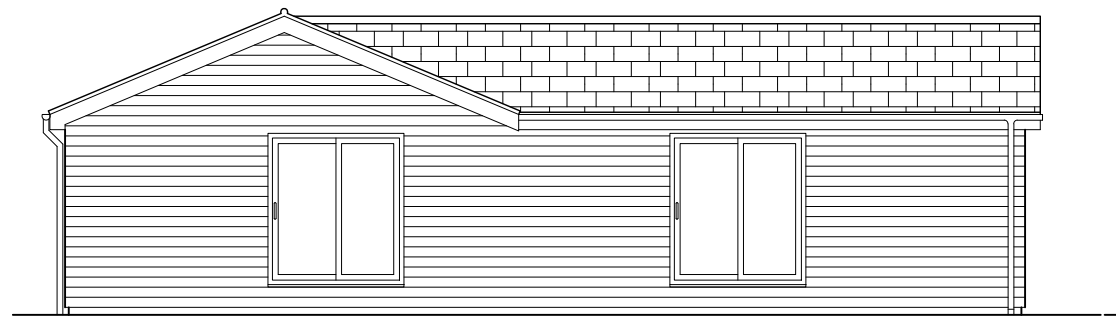

Floor Plan

West Elevation

South Elevation

East Elevation

North Elevation

Revision Date

**Building Consultancy Department**  
 1 Tollgate East, Stanway, Colchester CO3 8RS  
 Tel. 01206 216565 Fax. 01206 216540  
 Email. buildingconsultancy@fennwright.co.uk