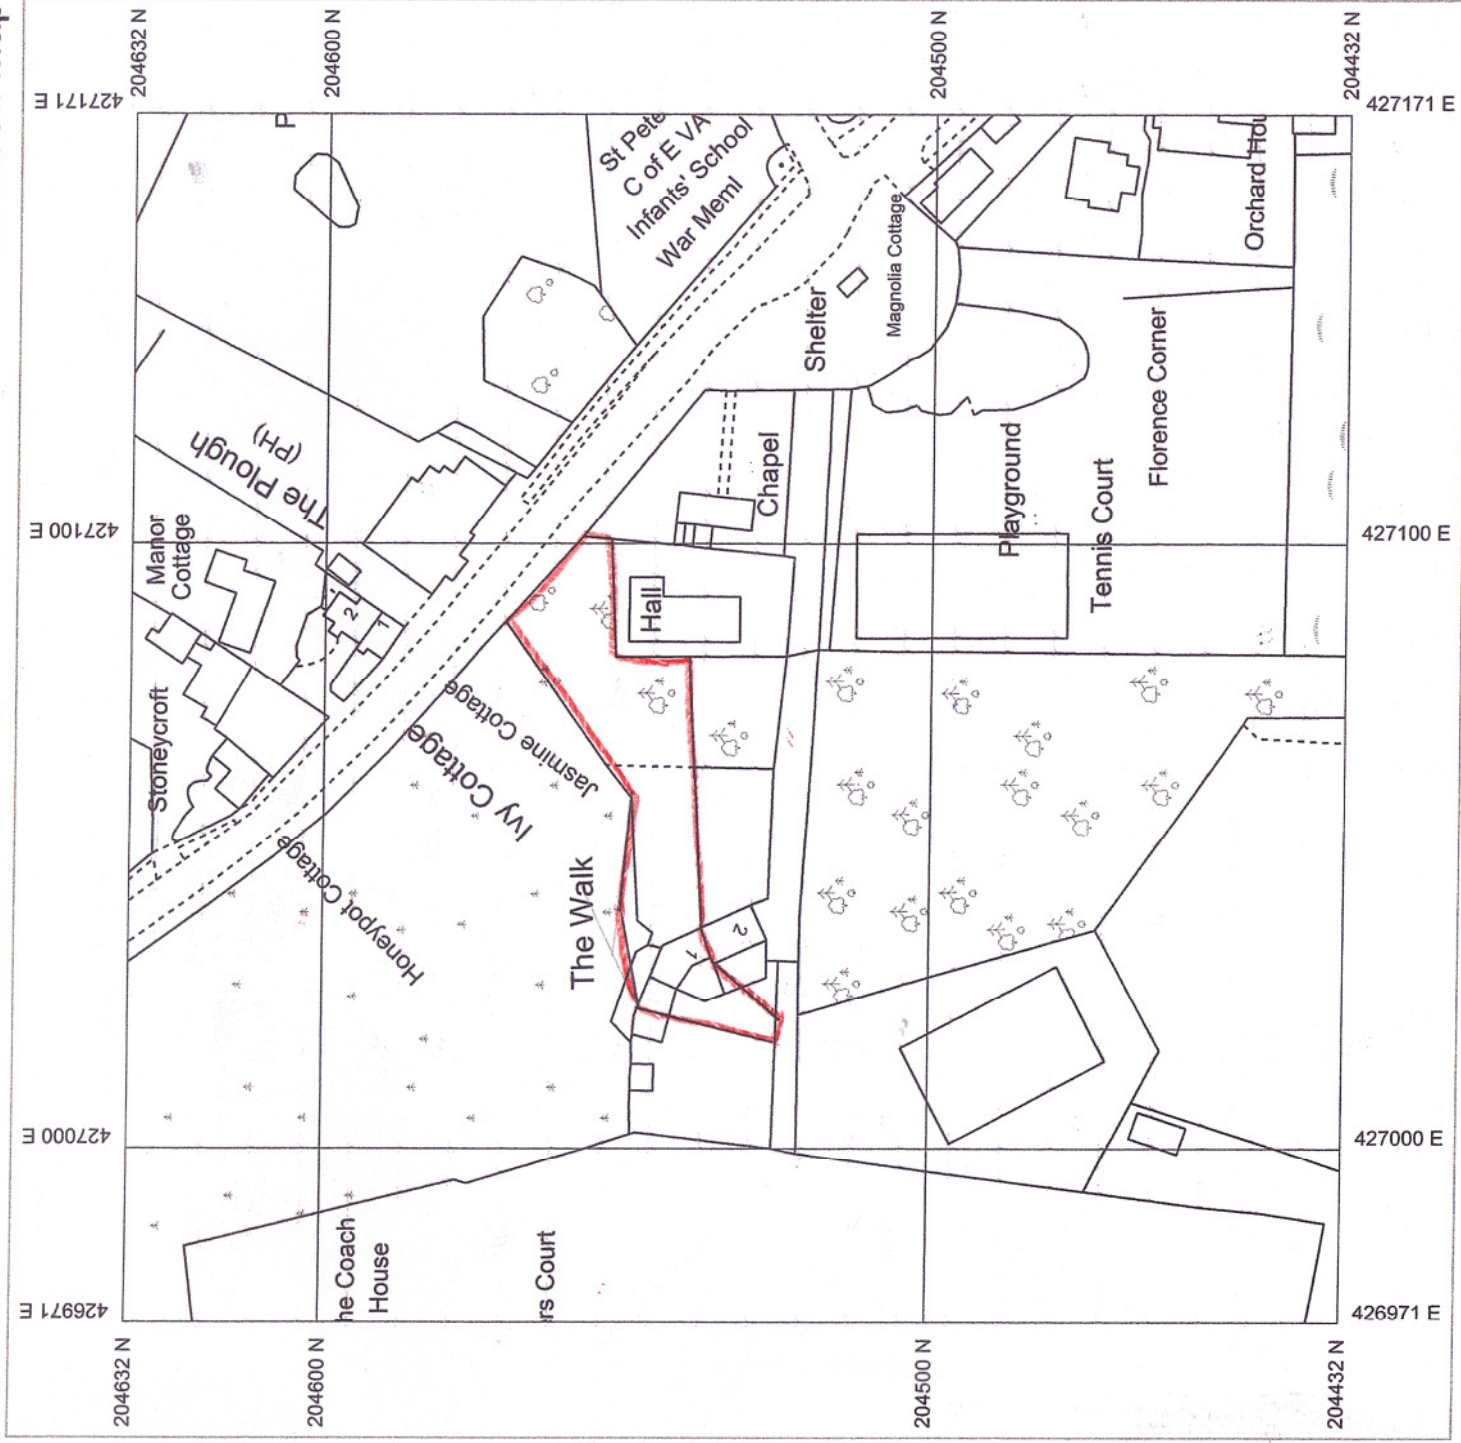

Location Map

2 The Walk

Alvescot
Bampton
Oxon.
OX18 2PU

Scale 1:1250

Produced 31/03/2014 from the Ordnance Survey National Geographic Database and incorporating surveyed revision available at this date. © Crown Copyright 2014

The representation of a road, track or path is no evidence of a right of way.

The representation of features as lines is no evidence of a property boundary.

Supplied By: **National Map Centre Kent**
Serial number: 001139066

Plot Centre Coordinates: 427071, 204532