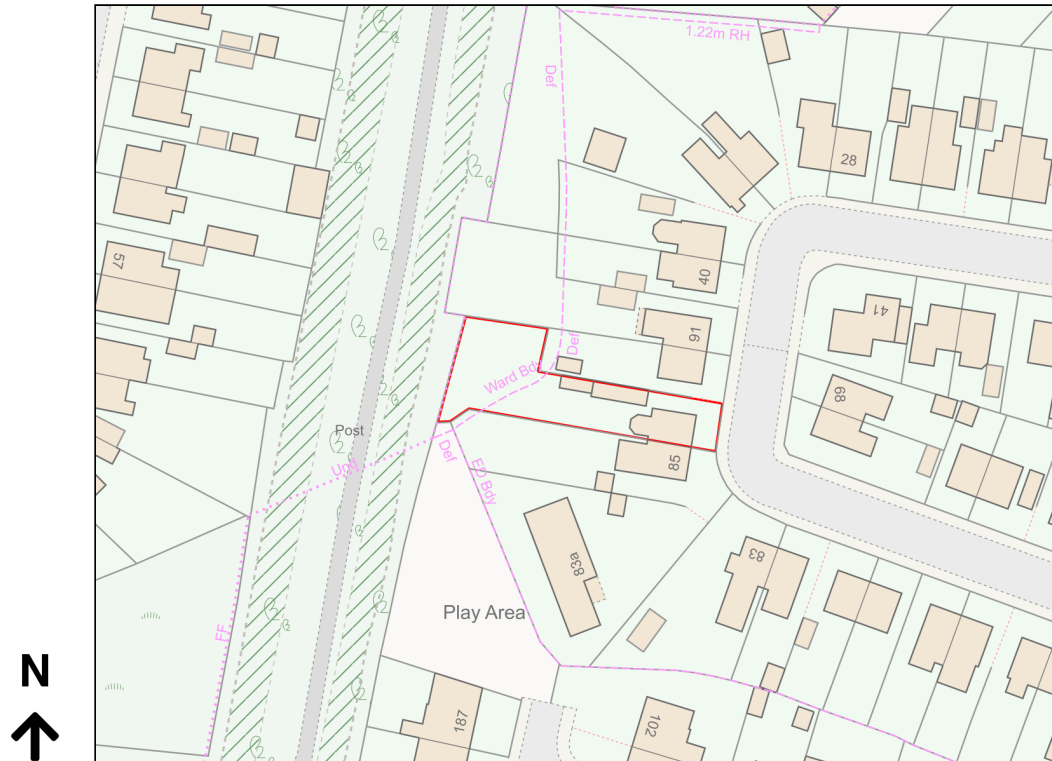

Location Plan

Site Address: 87, Milton Street, Balderton, NG24 3AP

Date Produced: 03-Dec-2023

Scale: 1:1250 @A4

Planning Portal Reference: PP-12649316v1