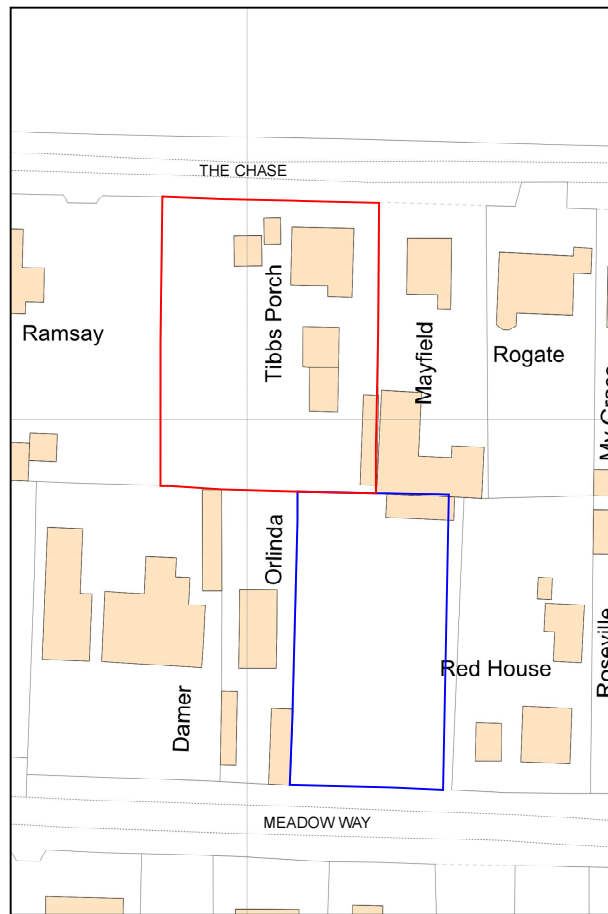

SITE PLAN, ISSUE 1.0
TIBBS PORCH, THE CHASE, WICKFORD,
SS12 9EX, AREA 100X150m, SCALE 1:1250 @A4
(DRAWING NUMBER: TISS129EX_SP1.0)

Scale:

GPO DESIGNS  Planning for your property

Copyright 2023 GPO Designs Limited.
Telephone: 01245 835855

Ordnance Survey Map supplied by Centre Maps
under licence number 10001998.
This map is only to be used in accordance with the
terms and conditions given at:
<http://www.centremapslive.co.uk>.
Do not copy or print without permission.