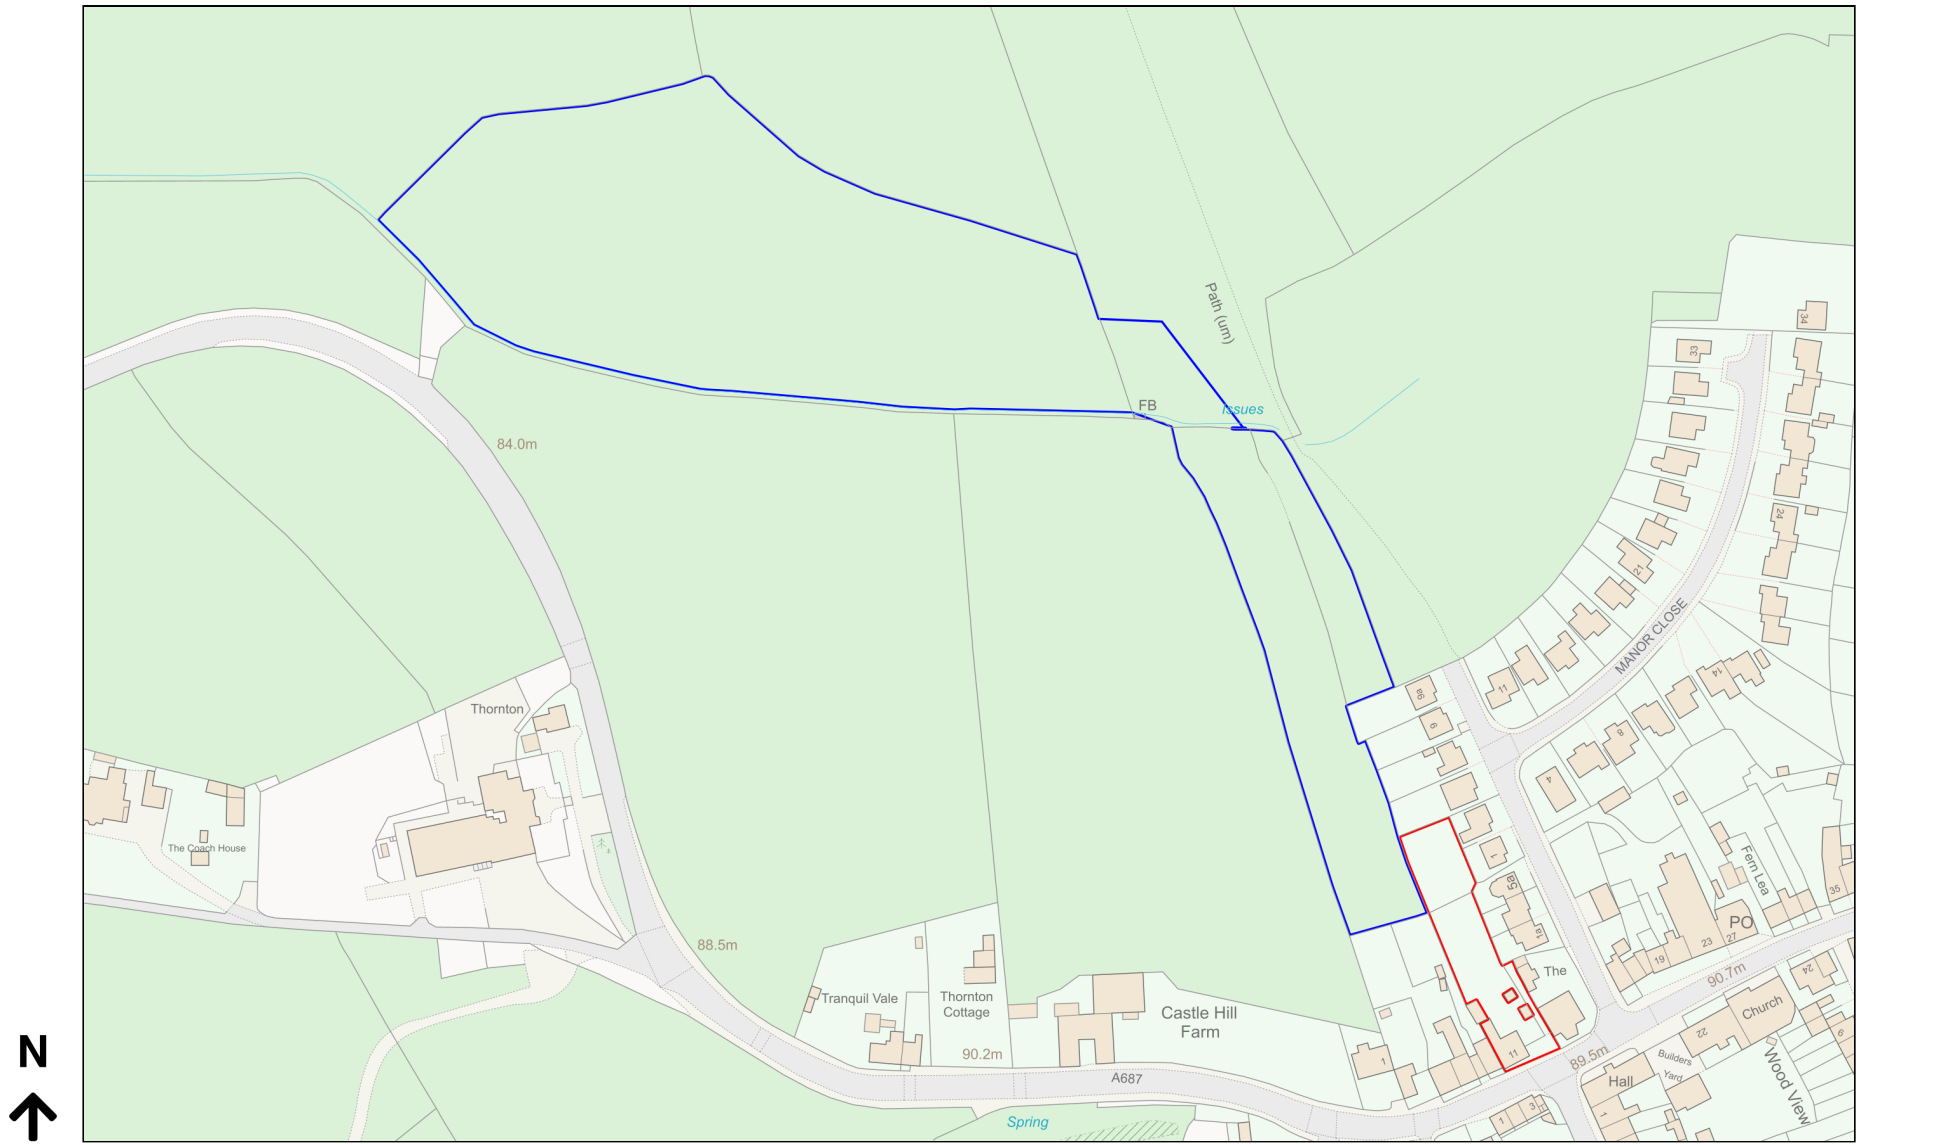

# Location Plan

Site Address: 11, High Street, Burton In Lonsdale, Carnforth, LA6 3JU

Date Produced: 12-Dec-2023

Scale: 1:2500 @A4

Planning Portal Reference: PP-12666378v1