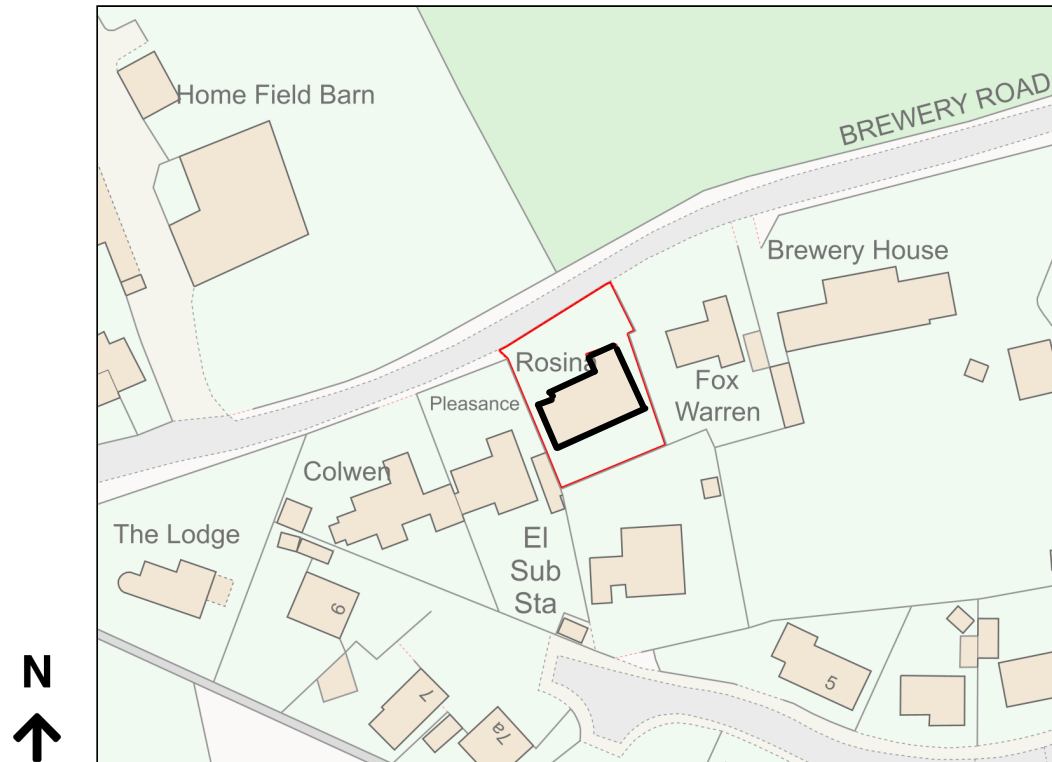

Location Plan

Site Address: Rosina, Brewery Road, Trunch, NR28 0PU

Date Produced: 23-Nov-2023

Scale: 1:1250 @A4

Planning Portal Reference: PP-12625452v1