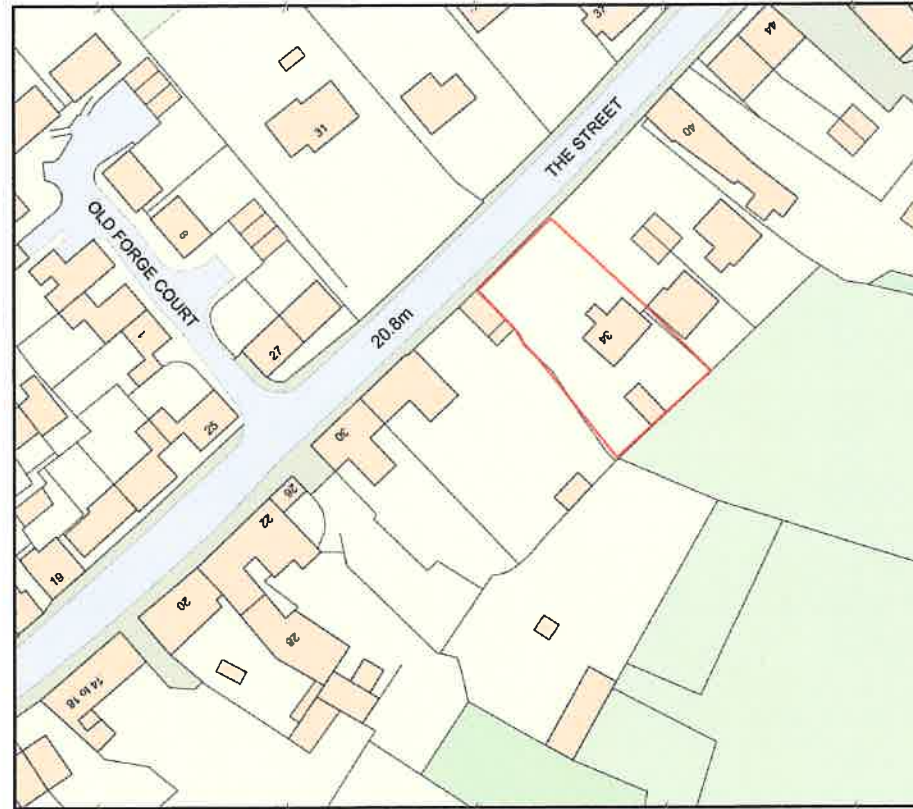

2. Location plan Willow Tree House, 34 The Street, Brockdish,

Plan Produced for: Robert Elliott

Date Produced: 05 Dec 2023

Plan Reference Number: TQRQM23339101856818

Scale: 1:1250 @ A4