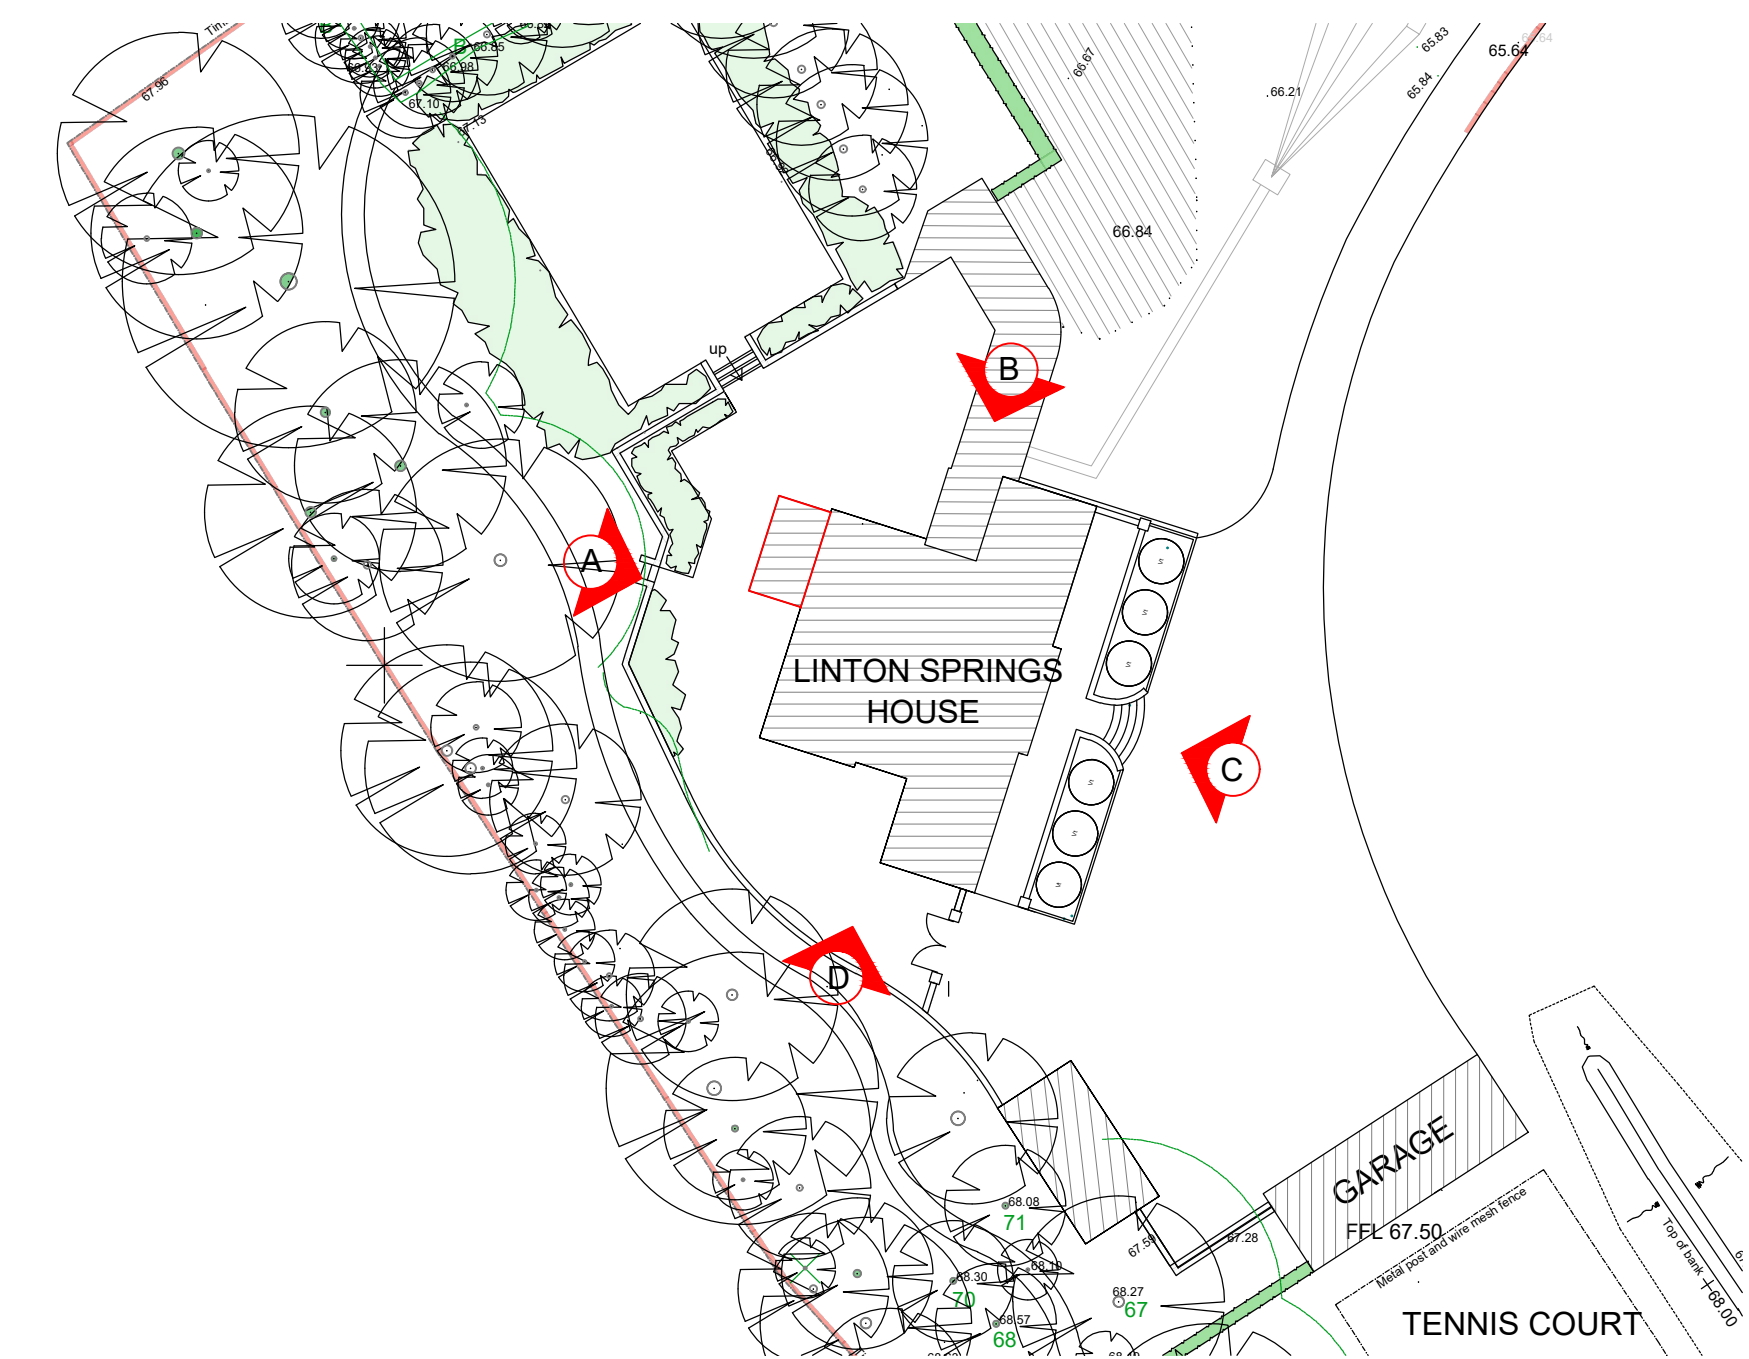

Existing Elevation A - NW

Existing Elevation B - NE

Existing Elevation C - SE

Existing Elevation D - SW

Elevation Key

0003 - Existing Elevations

Replacement Dining Room Extension
Linton Springs House, Sicklinghall Road,
Wetherby, LS22 4AF.