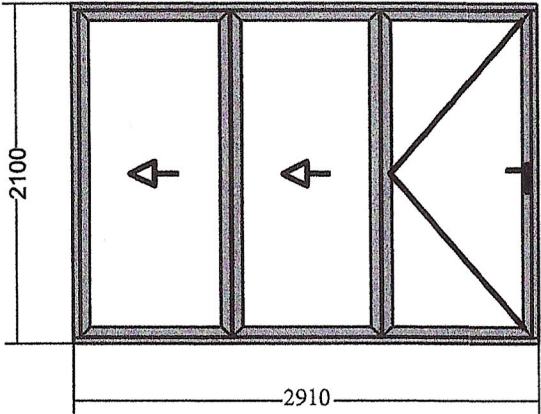

Right First Time, On Time!

Korniche Bi-Folding Door

DATE:	01/08/2022
CUSTOMER NAME:	Craig Conley
QUOTE REF:	10 Manor Court
FRAME COLOUR:	GREY 7016M
OPEN IN/OUT:	OPEN OUT
THRESHOLD:	150 INTEGRATED CILL
CILL:	NO CILL
GLAZED:	PLANITHERM ONE
PAS 24:	AVAILABLE
HANDLE COLOUR:	BLACK
HINGE COLOUR:	BLACK
TRICKLE VENT(S):	WHITE X 3
DELIVER IN KIT FORM:	NO

Viewed From Outside
Hinges & mullions not shown - for illustration purposes only

WIDTH inc. Add ons

HEIGHT inc. Add ons & cill

PLEASE READ CAREFULLY

We strongly recommend you check that the details and specifications on this form are correct to your requirements. Please sign below to indicate that you understand and accept our terms and conditions and the specification on this form.