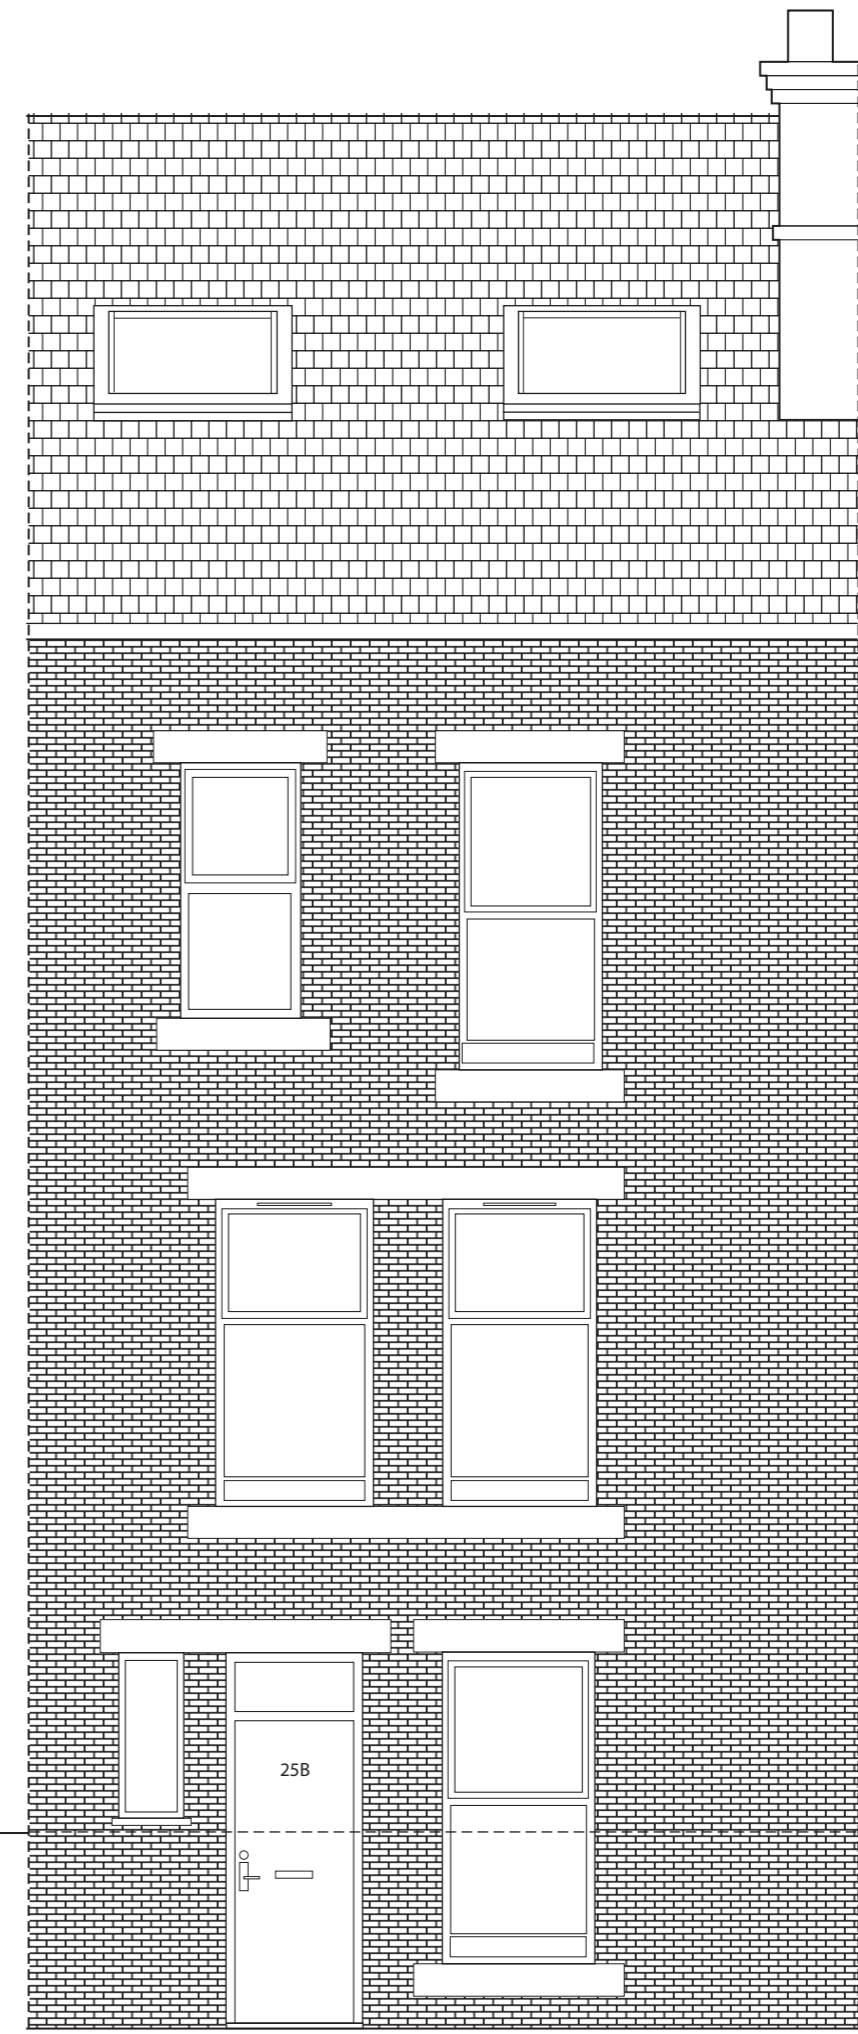

25 Brudenell Mount
Existing Elevations

Ground level

Ground level

Leeds Property Group
224 Burley Road
Leeds, LS4 2EU
Tel: 0113 3680000

Project:
25 Brudenell Mount, Leeds LS6 1HT

Title:
Existing Elevations

Scale:
1:50 @A3

Drawn By: JG

01/12/23

Checked By: JW/PT