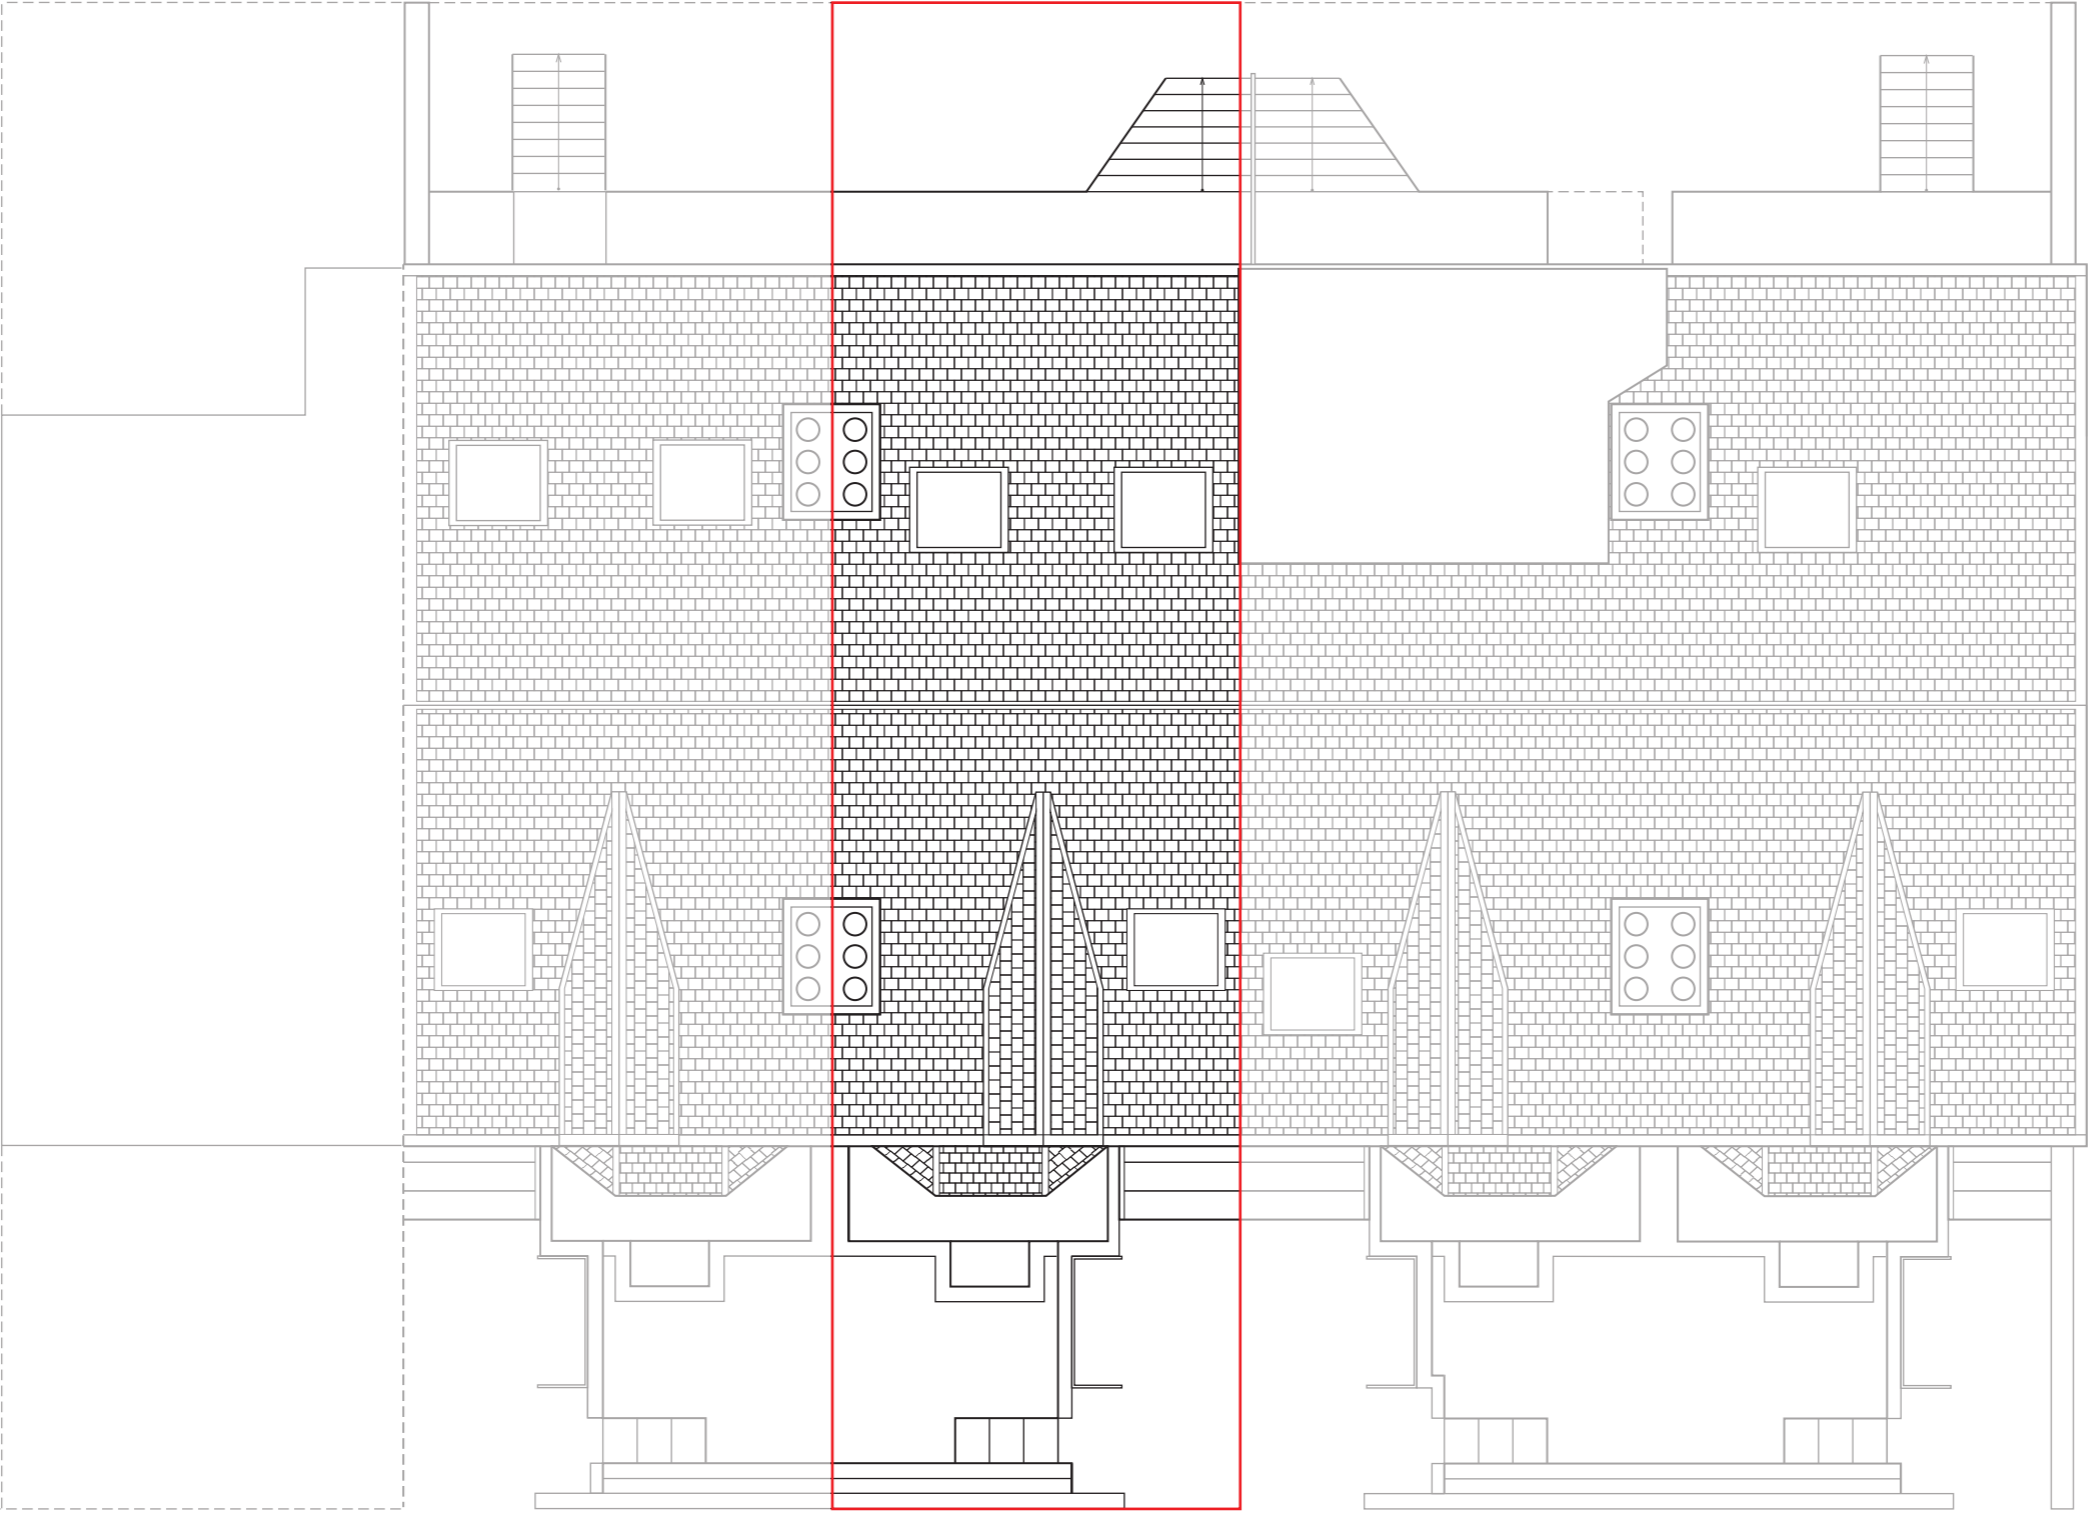

25 Brudenell Mount
Existing Site & Roof Plan

— Site Boundary

Leeds Property Group
224 Burley Road
Leeds, LS4 2EU
Tel: 0113 3680000

Project:
25 Brudenell Mount, Leeds LS6 1HT

Title:
Existing Site/Roof Plan

Scale:
1:100 @A3

Drawn By: JG

01/12/23

Checked By: JW/PT