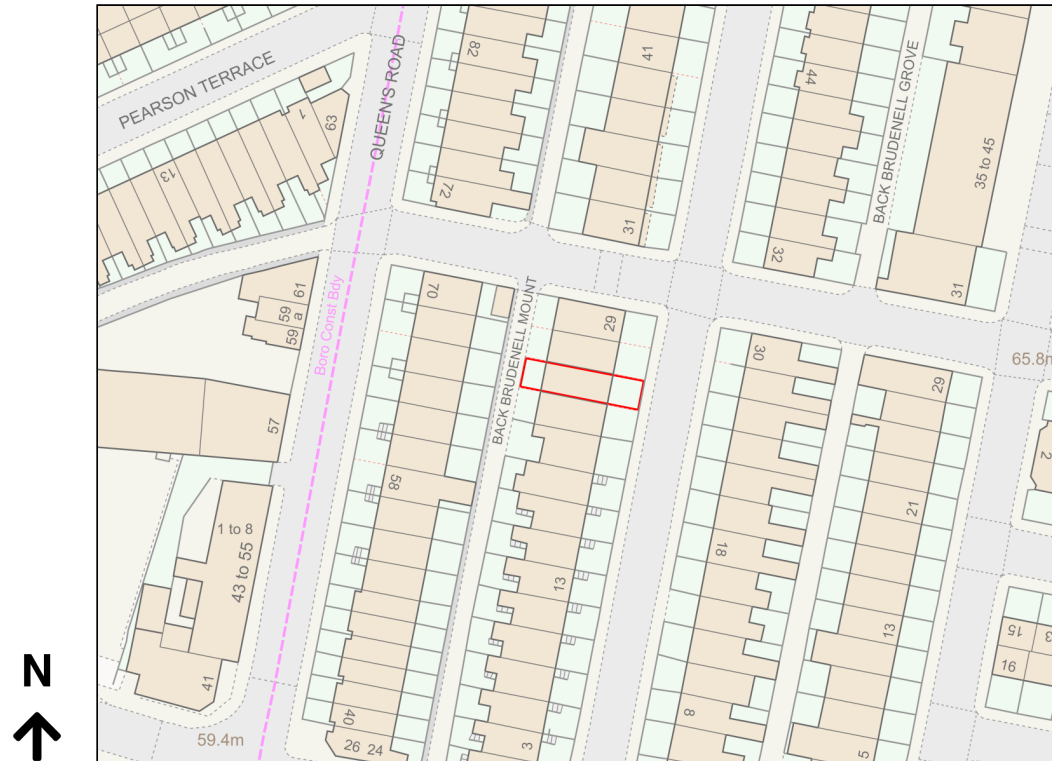

Location Plan

Site Address: 25, Brudenell Mount, Hyde Park, Leeds, LS6 1HT

Date Produced: 05-Dec-2023

Scale: 1:1250 @A4

Planning Portal Reference: PP-12654164v1