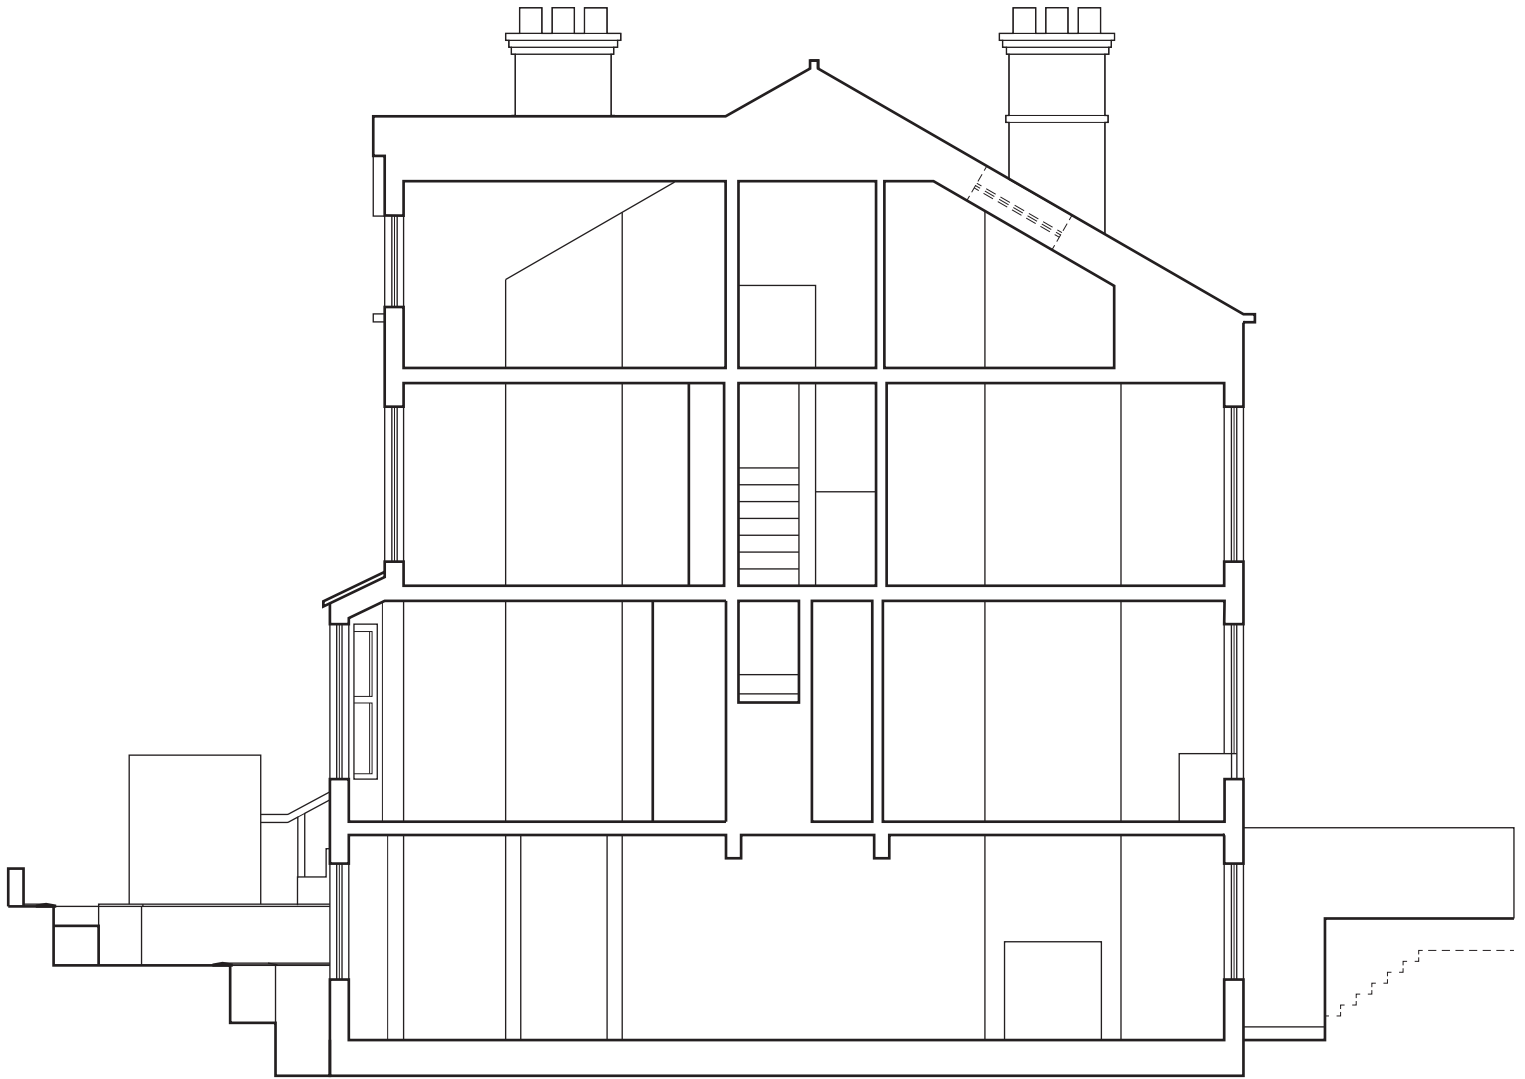

25 Brudenell Mount
Existing Section AA

Second Floor

First Floor

Ground Floor

Basement (Flat 25B)

(ALL PLANS ON THIS PAGE ARE NOT TO SCALE - FOR REFERENCE ONLY)

NOTE:
Proposed changes do not affect basement flat 25B.

Leeds Property Group
224 Burley Road
Leeds, LS4 2EU
Tel: 0113 3680000

Project:
25 Brudenell Mount, Leeds LS6 1HT

Title:
Existing Section

Scale:
1:100 @A3

Drawn By: JG

01/12/23

Checked By: JW/PT